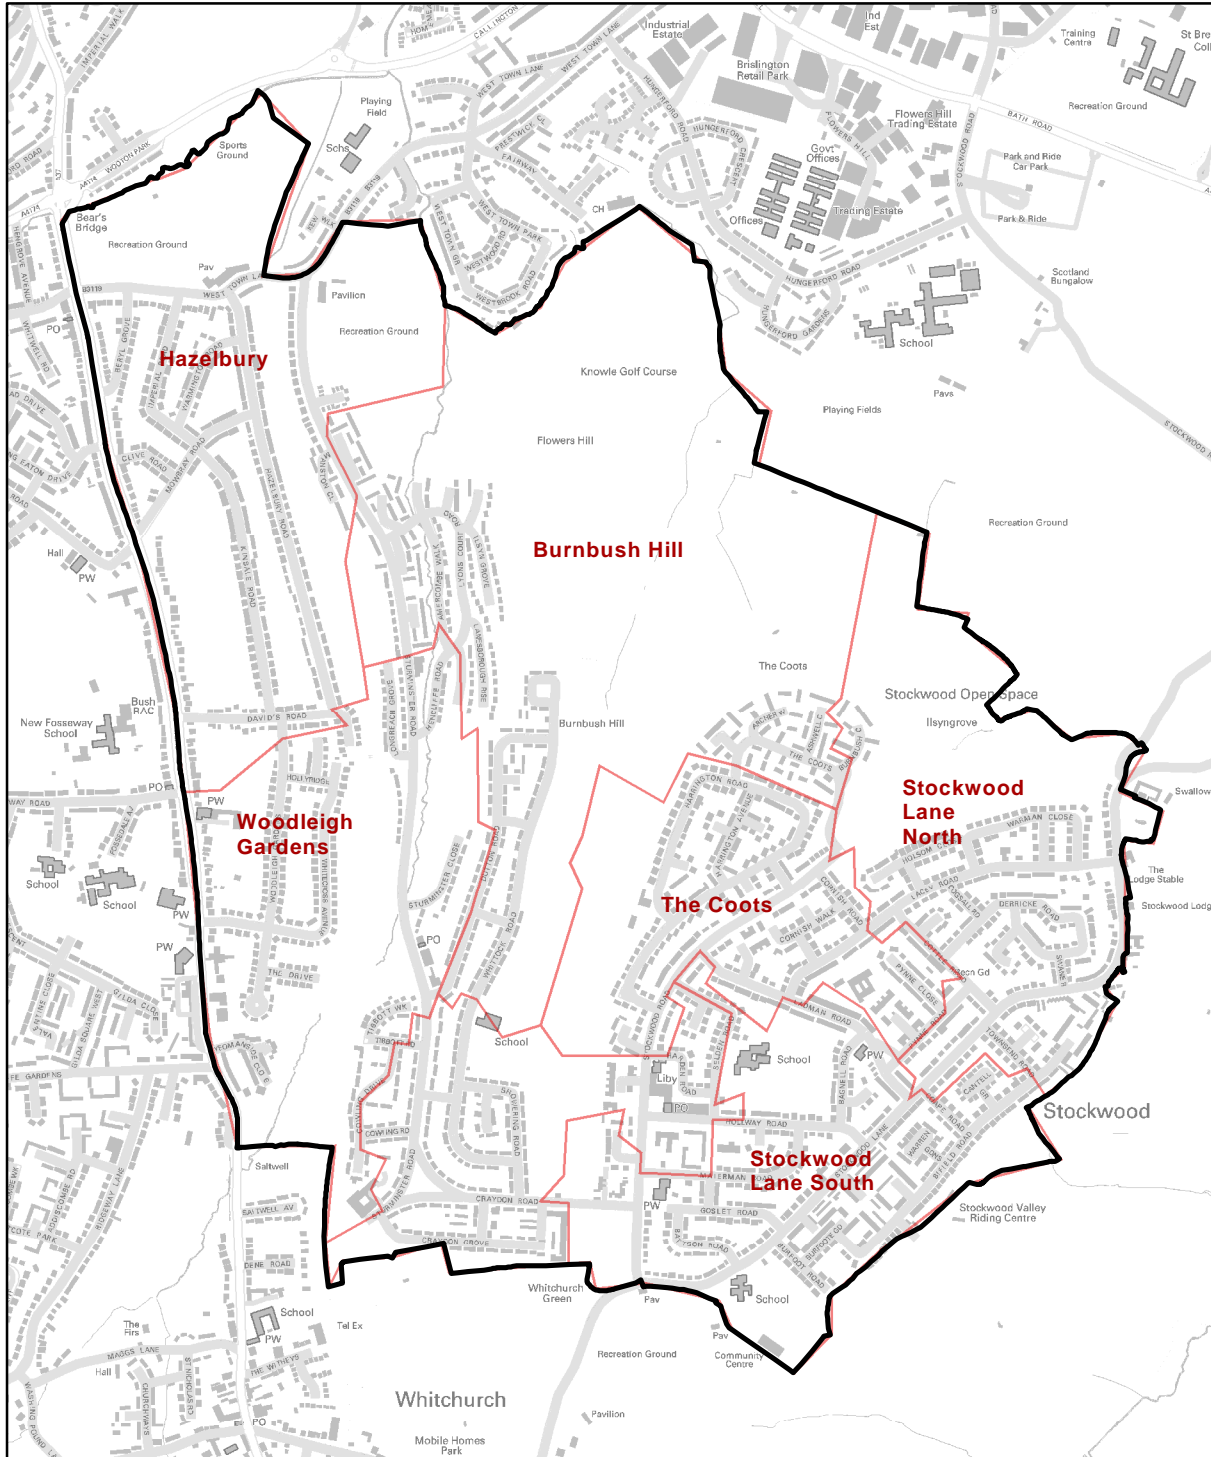

Super Output Areas (Lower Level) - Stockwood

Super Output Areas (SOAs) are a new national geography for collecting, aggregating and reporting statistics. Lower Level SOAs are made up from groups of Census Output Areas, have an average of 1,500 residents and nest within wards.

Source: ONS, Super Output Area boundaries. Crown Copyright 2004.
Crown Copyright material is reproduced with the permission of the Controller of HMSO.