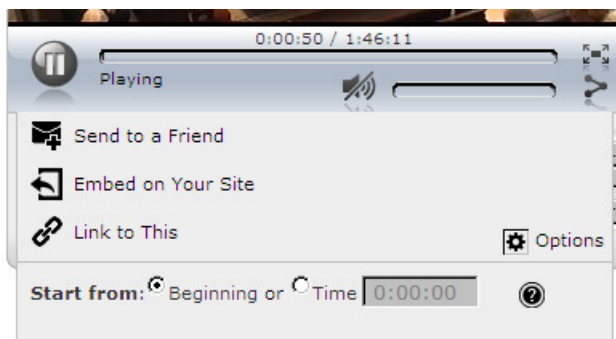

Features on the new webcast player

Figure. New 'v7 rich content' webcast player

| | |
|---------------------------------|---|
| <p>Tab panel</p> | <p>The icons access the same features as before, including:</p> <ul style="list-style-type: none"> • Agenda/Index Points, • Presentations, • Speaker profiles, and • Related links to websites or documents. <p>Changes to these features include:</p> <ul style="list-style-type: none"> • It is now possible to zoom in on presentation slides. • If the viewer is on another tab when a current slide changes, the presentation tab flashes to alert the viewer. |
| <p>Fullscreen</p> | <p>As before, this launches the video player in full screen mode.</p> |
| <p>Toggle video size</p> | <p>This increases the size of the video window whilst keeping access to the agenda, slides and other features.</p> |
| <p>Promo box</p> | <p>This can display either customisable text, similar webcasts (by tags), recent webcasts, or polled questions or surveys.</p> |

Share

Clicking the Share button opens the share menu shown below. You will also see the share button next to every agenda item in an archived webcast.

'Start from' (click 'Options' to access)

The user can specify a start point in the webcast when using any of the sharing methods to direct others the point of interest. The webcast can be scrolled before and after the start time so clips can never be viewed out of context.

'Send to a friend'

The webcast link (with a specified start point if selected) can be emailed to any address along with a custom message. The reply-to address in the sent email will be your email address.