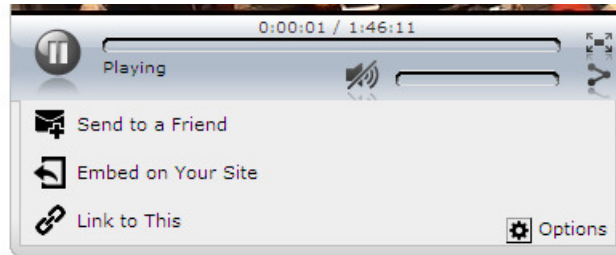

Features on the new webcast player

Figure. New 'v7 rich content' webcast player

| | |
|---------------------------------|---|
| <p>Tab panel</p> | <p>The icons access the same features as before, including:</p> <ul style="list-style-type: none"> • Agenda/Index Points, • Presentations, • Speaker profiles, and • Related links to websites or documents. <p>Changes to these features include:</p> <ul style="list-style-type: none"> • It is now possible to zoom in on presentation slides. • If the viewer is on another tab when a current slide changes, the presentation tab flashes to alert the viewer. |
| <p>Fullscreen</p> | <p>As before, this launches the video player in full screen mode.</p> |
| <p>Toggle video size</p> | <p>This increases the size of the video window whilst keeping access to the agenda, slides and other features.</p> |
| <p>Promo box</p> | <p>This can display either customisable text, similar webcasts (by tags), recent webcasts, or polled questions or surveys.</p> |

Share

Clicking the Share button opens the share menu shown below. You will also see the share button next to every agenda item in an archived webcast.

'Start from' (click 'Options' to access)

The user can specify a start point in the webcast when using any of the sharing methods to direct others the point of interest. The webcast can be scrolled before and after the start time so clips can never be viewed out of context.

'Send to a friend'

The webcast link (with a specified start point if selected) can be emailed to any address along with a custom message. The reply-to address in the sent email will be your email address.