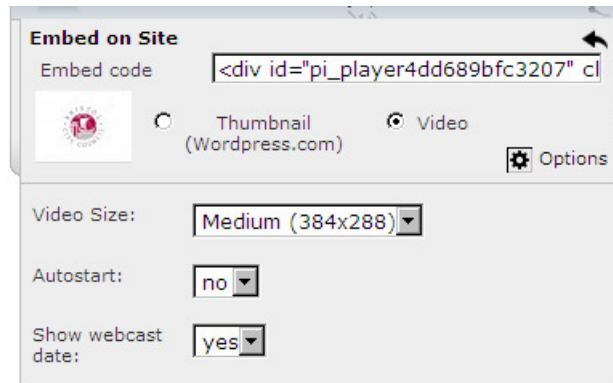

Share

Clicking the Share button opens the share menu shown below. You will also see the share button next to every agenda item in an archived webcast.

'Start from' (click 'Options' to access)

The user can specify a start point in the webcast when using any of the sharing methods to direct others the point of interest. The webcast can be scrolled before and after the start time so clips can never be viewed out of context.

'Send to a friend'

The webcast link (with a specified start point if selected) can be emailed to any address along with a custom message. The reply-to address in the sent email will be your email address.

Share (continued)

'Embed on your site'

This provides the html code to embed the webcast video player on any site (when the 'Video' option is selected). There are a number of options, including a choice of three video sizes. For sites that do not allow direct video embedding (i.e. Wordpress.com) it is possible to embed a default thumbnail image linking to the webcast player page.