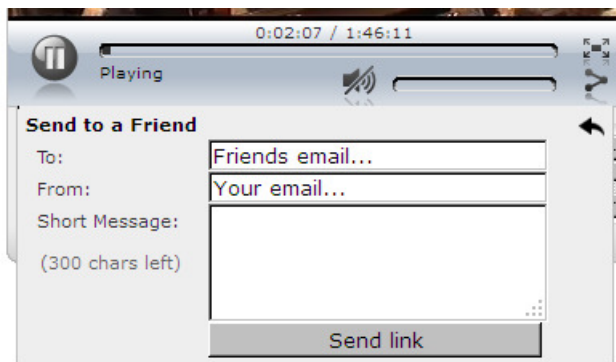

Share

Clicking the Share button opens the share menu shown below. You will also see the share button next to every agenda item in an archived webcast.

'Start from' (click 'Options' to access)

The user can specify a start point in the webcast when using any of the sharing methods to direct others the point of interest. The webcast can be scrolled before and after the start time so clips can never be viewed out of context.

'Send to a friend'

The webcast link (with a specified start point if selected) can be emailed to any address along with a custom message. The reply-to address in the sent email will be your email address.