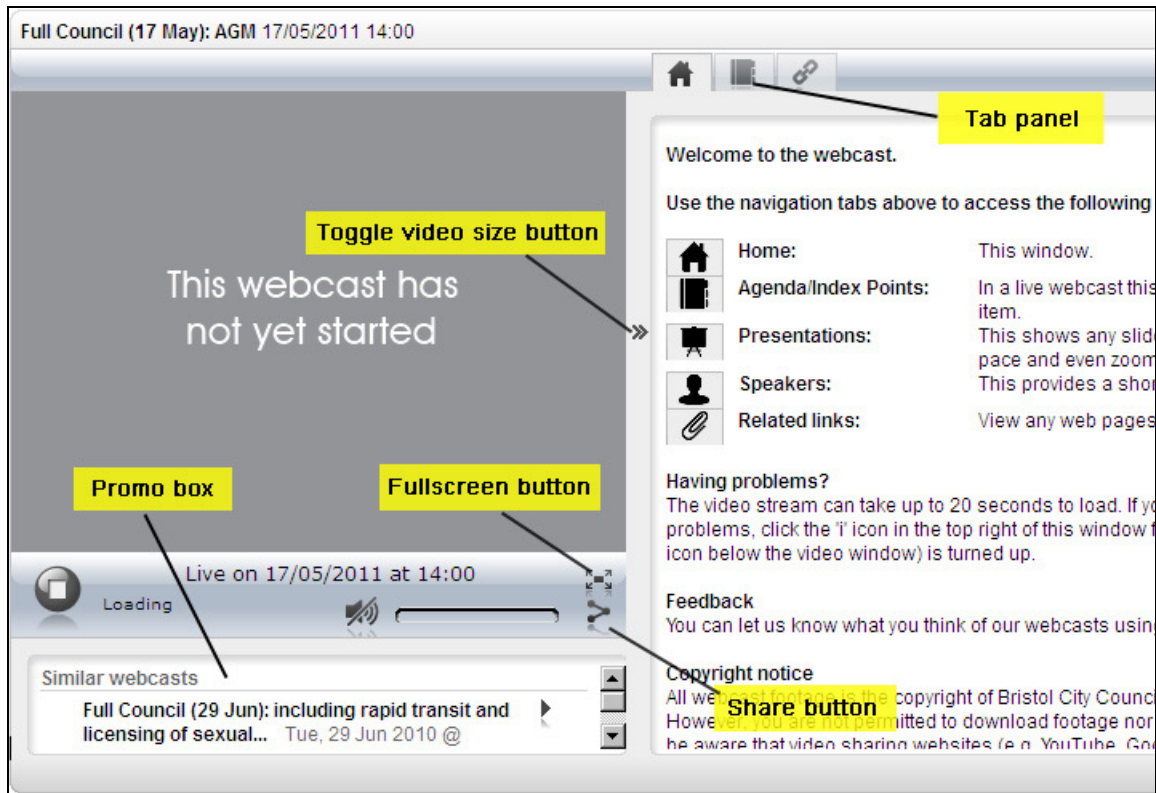

Features on the new webcast player

Figure. New 'v7 rich content' webcast player

| | |
|---------------------------------|---|
| <p>Tab panel</p> | <p>The icons access the same features as before, including:</p> <ul style="list-style-type: none"> • Agenda/Index Points, • Presentations, • Speaker profiles, and • Related links to websites or documents. <p>Changes to these features include:</p> <ul style="list-style-type: none"> • It is now possible to zoom in on presentation slides. • If the viewer is on another tab when a current slide changes, the presentation tab flashes to alert the viewer. |
| <p>Fullscreen</p> | <p>As before, this launches the video player in full screen mode.</p> |
| <p>Toggle video size</p> | <p>This increases the size of the video window whilst keeping access to the agenda, slides and other features.</p> |
| <p>Promo box</p> | <p>This can display either customisable text, similar webcasts (by tags), recent webcasts, or polled questions or surveys.</p> |

Share

Clicking the Share button opens the share menu shown below. You will also see the share button next to every agenda item in an archived webcast.

'Start from' (click 'Options' to access)

The user can specify a start point in the webcast when using any of the sharing methods to direct others the point of interest. The webcast can be scrolled before and after the start time so clips can never be viewed out of context.

'Send to a friend'

The webcast link (with a specified start point if selected) can be emailed to any address along with a custom message. The reply-to address in the sent email will be your email address.

'Link to this'

Provides a link to the webcast and the option to share directly to numerous social network sites (such as Facebook, Twitter and Digg), or bookmark the link into your browser favourites.

Other features