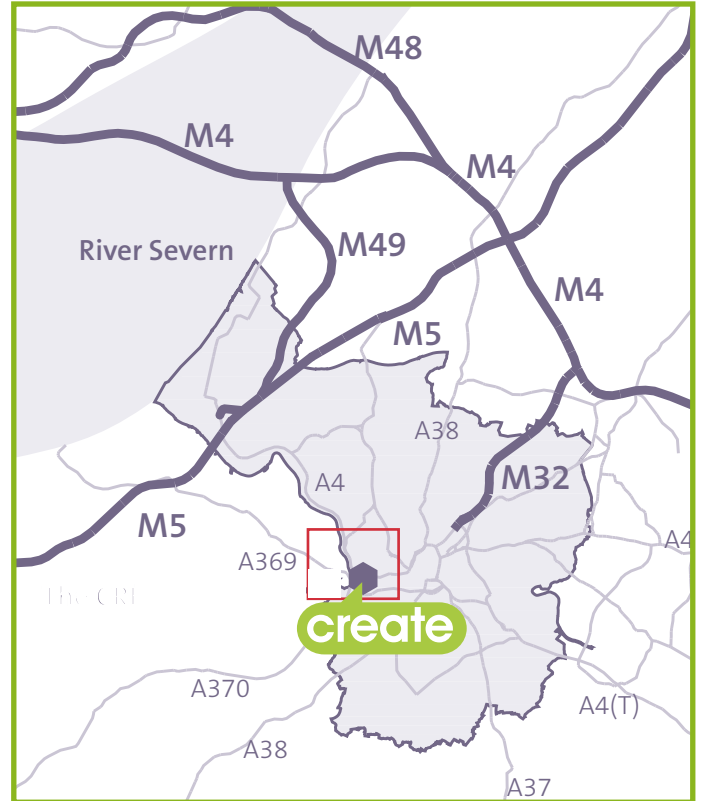

meet
discover
create
rethink

Smeaton Road, Bristol BS1 6XN
0117 925 0505

The Create Centre is located in one of the three large red brick tobacco warehouses in Cumberland Basin, lying halfway between Clifton Suspension Bridge and the SS Great Britain.