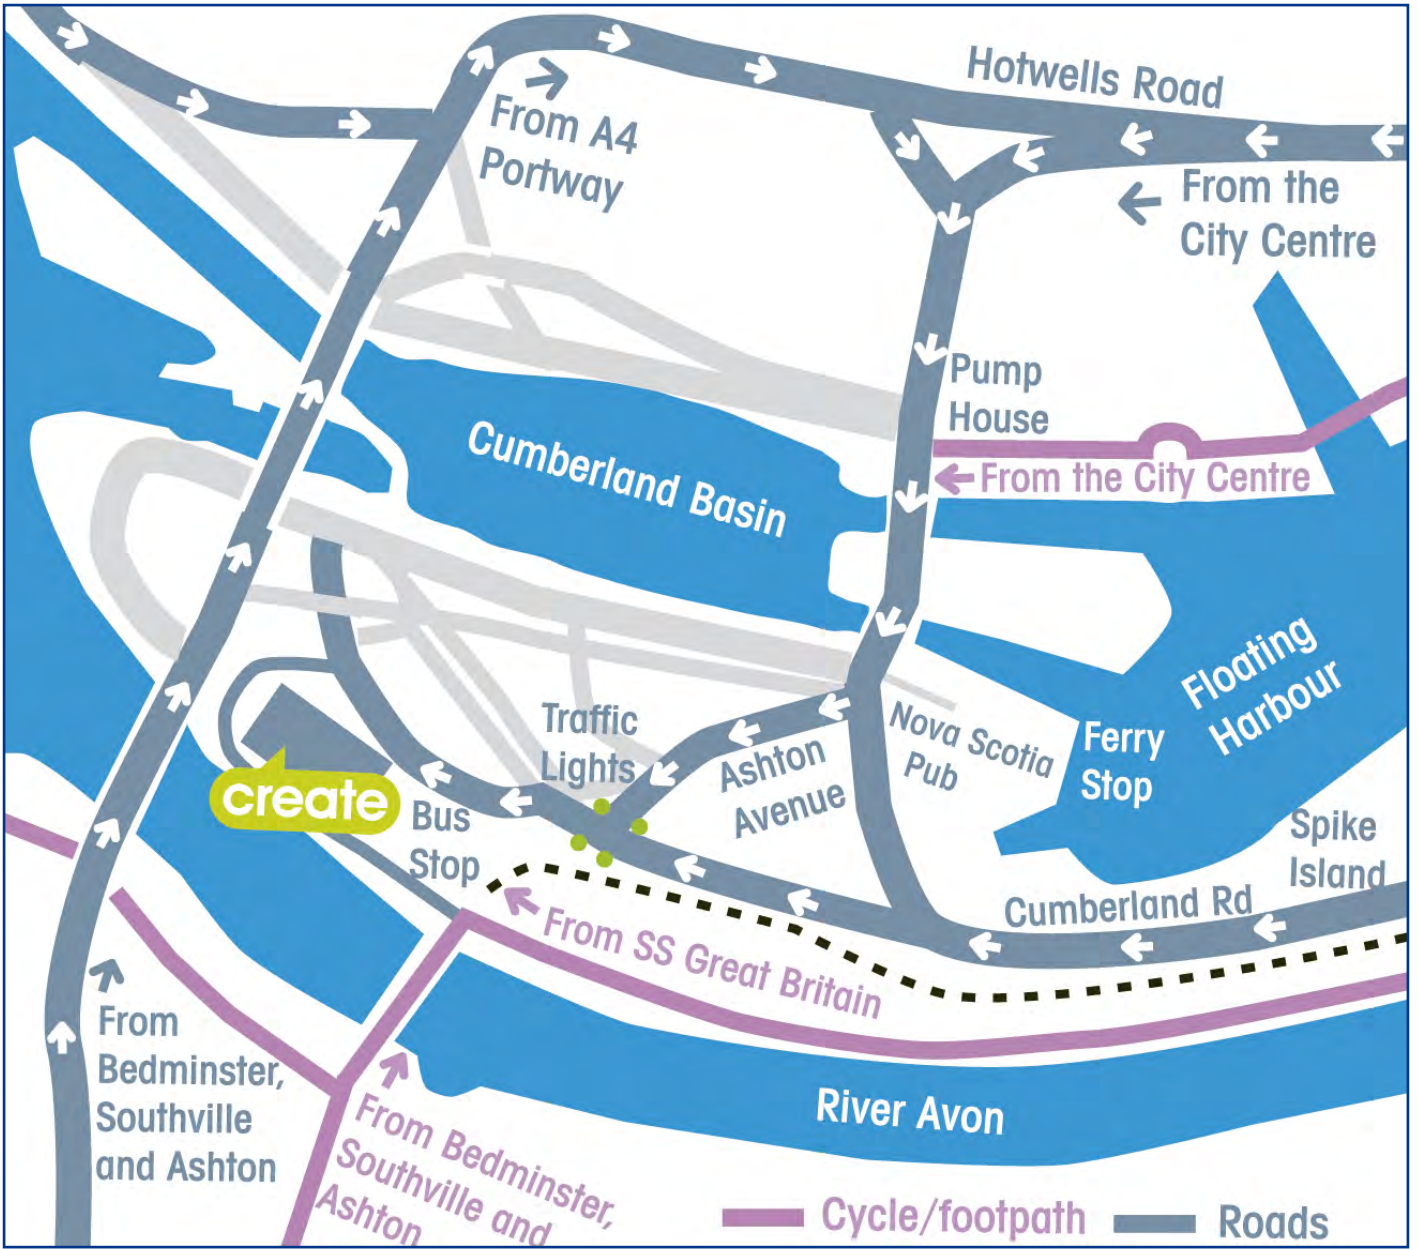

Crown Copyright. All rights reserved Bristol City Council Licence Number: 100023406_2006