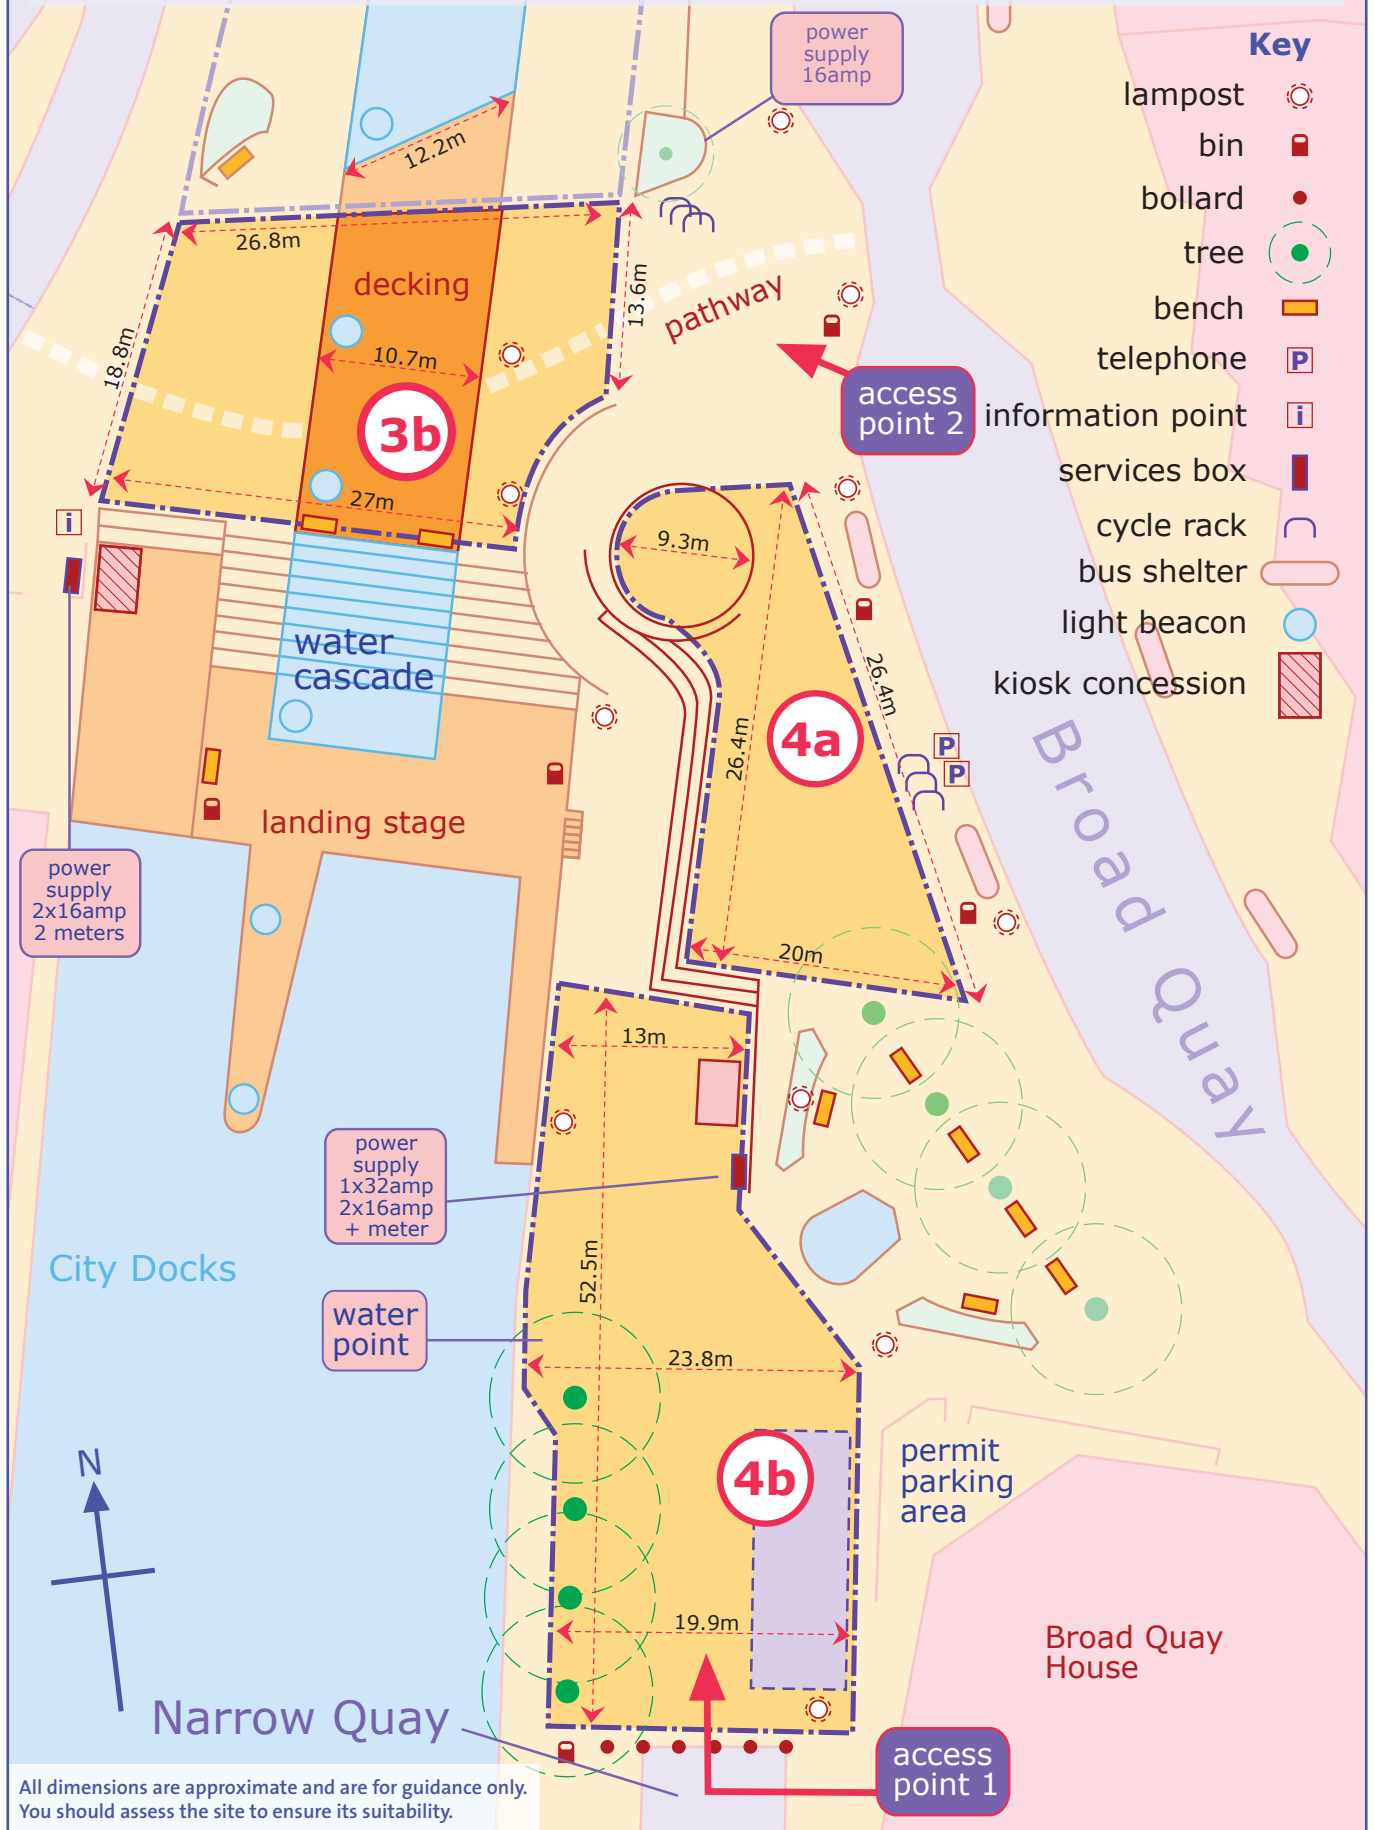

# Centre Promenade – Detailed map areas 3b, 4a and 4b

All dimensions are approximate and are for guidance only. You should assess the site to ensure its suitability.