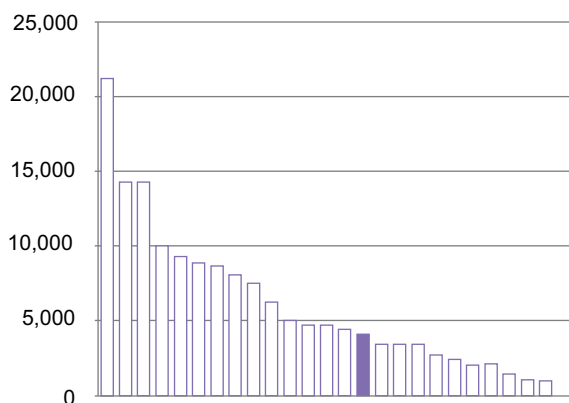

Total hours open:

26 hours per week

Number of public computers:

8

Self-service kiosks:

1

Usage figures (1 April 2017 – 31 March 2018)

Visits ¹	20,145
Items borrowed	31,020
Computer uses ²	3,919
Active membership ³ (at 31 March 2018)	1,392

Indicative running costs of building⁴

£17,992

Bishopsworth Library

Usage compared to other Bristol branch libraries⁵ April 2017-March 2018

Other libraries 
This library 

Total visits¹

Total items borrowed

Total computer uses²

Total active members³

Notes on usage figures, costs and charts

1. Visits = door count of visitors to the library via use of electronic door counter during the period.
2. Computer uses = number of computer bookings during the period.
3. Active members as of 31 March 2018. Active members are those who have issued, renewed, returned or reserved an item, or have booked a computer session in the past 12 months.
4. Running costs for the library building include rates, utilities, cleaning, waste management, rent, service charges, repairs and maintenance contracts and call outs, security alarms and security call outs. These figures do not include library staffing costs.
5. Usage charts do not include Central Library.