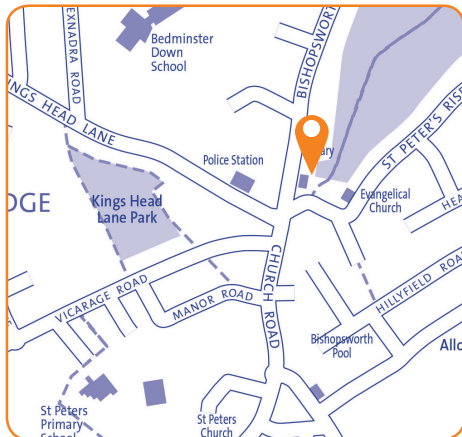

Bishopsworth Library

Bishopsworth Road,

Bristol, BS13 7LN

Tel: 0117 903 8566

Email: bishopsworth.library@bristol.gov.uk

Ward:

Bishopsworth

Transport links:

Bus stop directly opposite the library. Located on the main road through Bishopsworth.

Building condition:

Built in the 1960s. Fully refurbished 2007. Minor works when self-service kiosk installation took place in 2011.