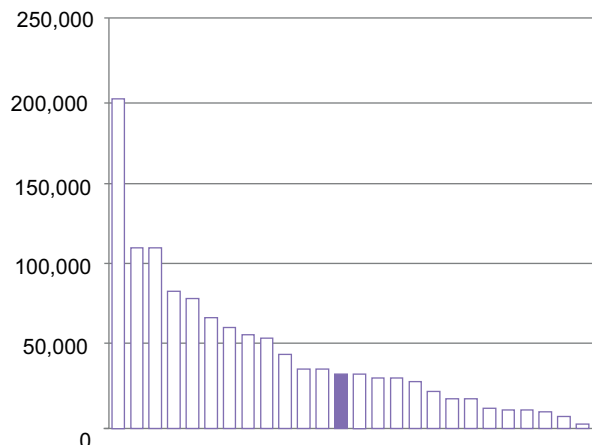

Total hours open:

26 hours per week

Number of public computers:

8

Self-service kiosks:

1

Usage figures (1 April 2017 – 31 March 2018)

Visits ¹	20,145
Items borrowed	31,020
Computer uses ²	3,919
Active membership ³ (at 31 March 2018)	1,392

Indicative running costs of building⁴

£17,992

Bishopsworth Library

Usage compared to other Bristol branch libraries⁵ April 2017-March 2018

Other libraries 
This library 

Total visits¹

Total items borrowed

Total computer uses²

Total active members³

Notes on usage figures, costs and charts

1. Visits = door count of visitors to the library via use of electronic door counter during the period.
2. Computer uses = number of computer bookings during the period.
3. Active members as of 31 March 2018. Active members are those who have issued, renewed, returned or reserved an item, or have booked a computer session in the past 12 months.
4. Running costs for the library building include rates, utilities, cleaning, waste management, rent, service charges, repairs and maintenance contracts and call outs, security alarms and security call outs. These figures do not include library staffing costs.
5. Usage charts do not include Central Library.