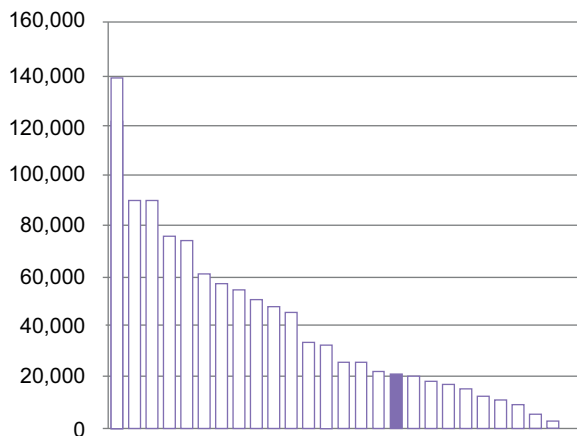

Total hours open:

26 hours per week

Number of public computers:

8

Self-service kiosks:

1

Usage figures (1 April 2017 – 31 March 2018)

Visits ¹	20,145
Items borrowed	31,020
Computer uses ²	3,919
Active membership ³ (at 31 March 2018)	1,392

Indicative running costs of building⁴

£17,992

Bishopsworth Library

Usage compared to other Bristol branch libraries⁵ April 2017-March 2018

Other libraries 
This library 

Total visits¹

Total items borrowed

Total computer uses²

Total active members³

Notes on usage figures, costs and charts

1. Visits = door count of visitors to the library via use of electronic door counter during the period.
2. Computer uses = number of computer bookings during the period.
3. Active members as of 31 March 2018. Active members are those who have issued, renewed, returned or reserved an item, or have booked a computer session in the past 12 months.
4. Running costs for the library building include rates, utilities, cleaning, waste management, rent, service charges, repairs and maintenance contracts and call outs, security alarms and security call outs. These figures do not include library staffing costs.
5. Usage charts do not include Central Library.