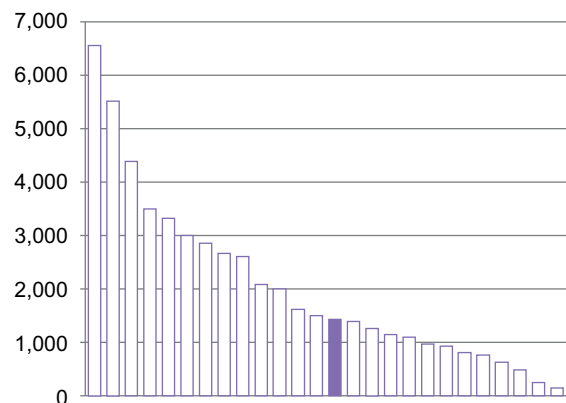

Total hours open:

26 hours per week

Number of public computers:

8

Self-service kiosks:

1

Usage figures (1 April 2017 – 31 March 2018)

Visits ¹	20,145
Items borrowed	31,020
Computer uses ²	3,919
Active membership ³ (at 31 March 2018)	1,392

Indicative running costs of building⁴

£17,992

Bishopsworth Library

Usage compared to other Bristol branch libraries⁵ April 2017-March 2018

Other libraries 
This library 

Total visits¹

Total items borrowed

Total computer uses²

Total active members³

Notes on usage figures, costs and charts

1. Visits = door count of visitors to the library via use of electronic door counter during the period.
2. Computer uses = number of computer bookings during the period.
3. Active members as of 31 March 2018. Active members are those who have issued, renewed, returned or reserved an item, or have booked a computer session in the past 12 months.
4. Running costs for the library building include rates, utilities, cleaning, waste management, rent, service charges, repairs and maintenance contracts and call outs, security alarms and security call outs. These figures do not include library staffing costs.
5. Usage charts do not include Central Library.