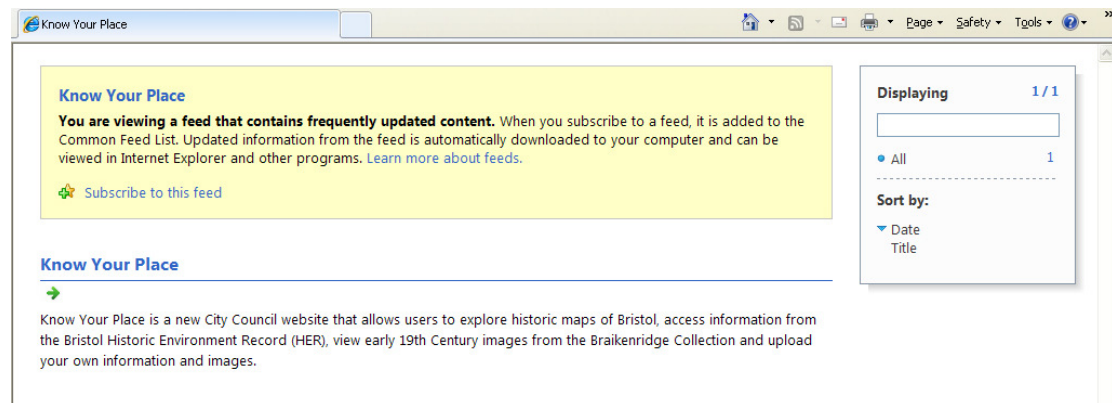

How do I subscribe to Know Your Place?

If you subscribe to Know Your Place your browser will check for updates to the site every time you go online without directly visiting the site.

When you click the link on the Know Your Place home page (www.bristol.gov.uk/knowyourplace) your internet browser will display the page below.

If you click the Subscribe to the feed link a box will be displayed that will ask how you want the feed to be named. It will also give you a link to get more

information about 'feeds'.

Click subscribe and the Feed will be added to your list available in the Favourites Tab on Internet Explorer 7 and above. The actual feed will then be display (see page 2) where you can check what the updates are and click the Know Your Place link to visit the site.

Know Your Place

You've successfully subscribed to this feed!
Updated content can be viewed in Internet Explorer and other programs that use the Common Feed List.
[★ View my feeds](#)

Know Your Place

Know Your Place
13 March 2011, 10:47:45 →
Know Your Place is a new City Council website that allows users to explore historic maps of Bristol, access information from the Bristol Historic Environment Record (HER), view early 19th Century images from the Braikenridge Collection and upload your own information and images.
[Show all items](#)