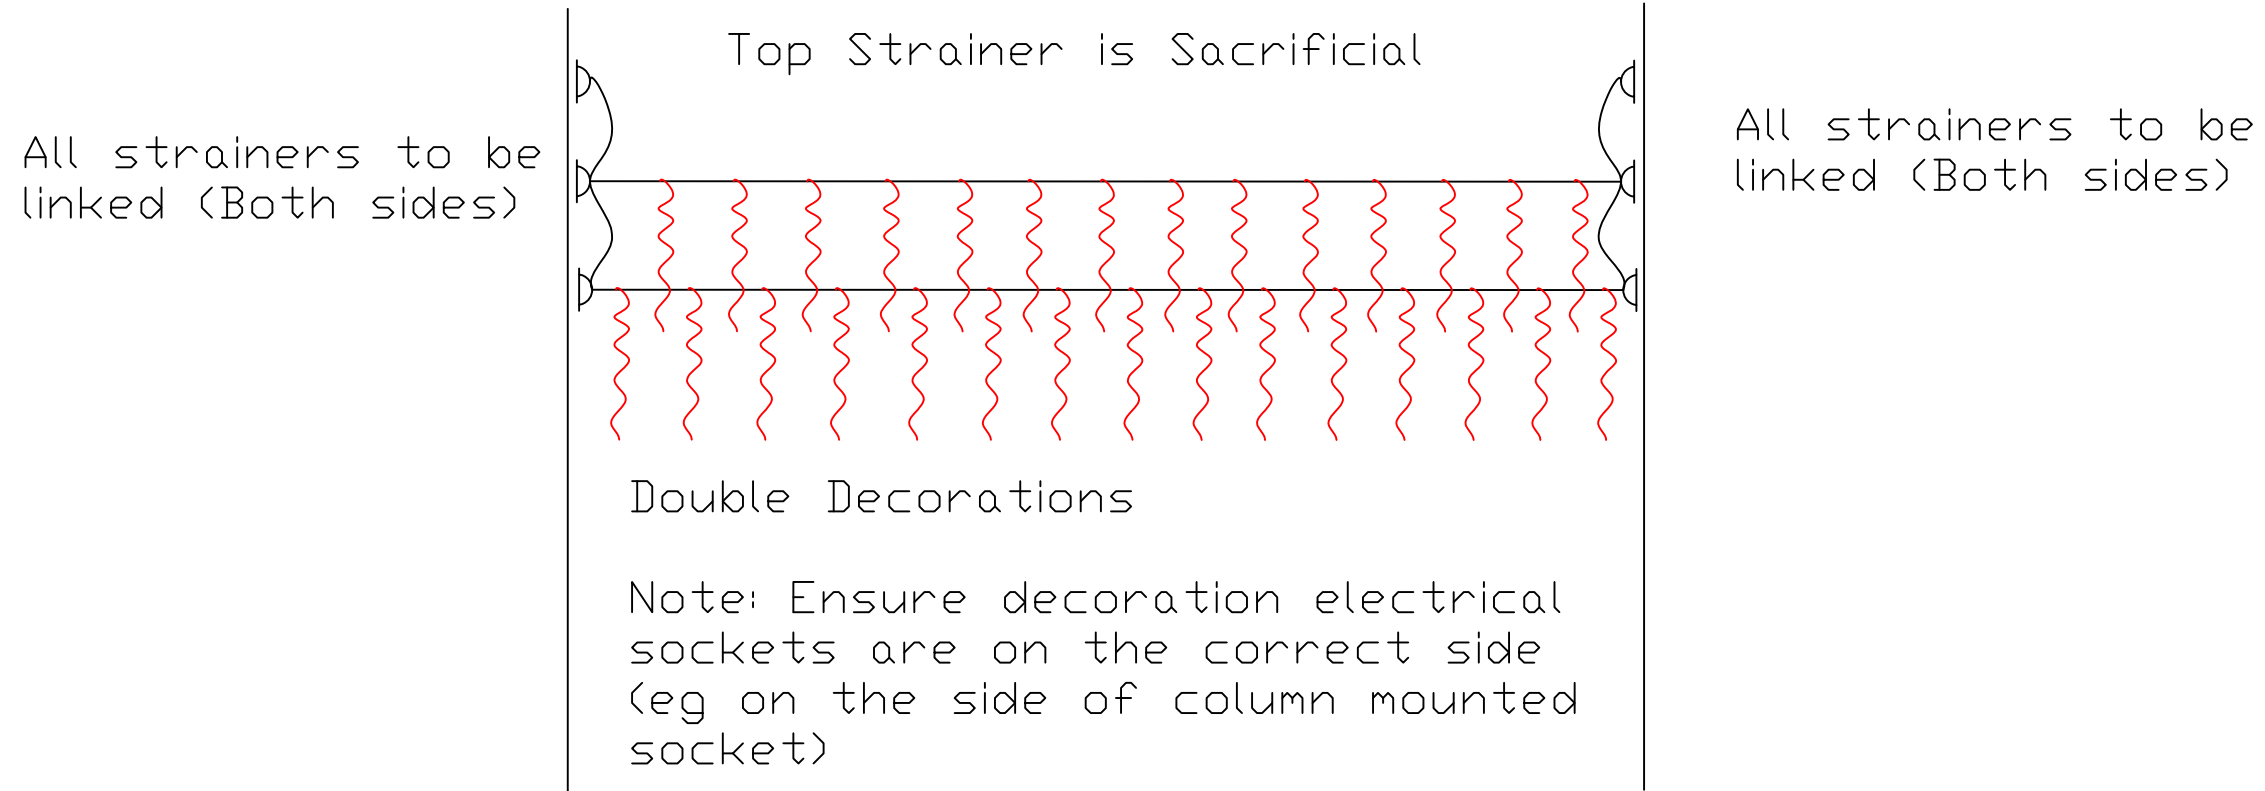

Street Lighting Key

New Decorations are currently stored at the Broadmead Board Offices (10no Boxes)

Existing Decorations are stored in a Warehouse

Park Street Display Configuration

**BCC
STREET LIGHTING**

DATE:

Park Street

Decoration & Strainers

**DRAWING NUMBER
PL/ST/PS/CL/DECS/01**

SCALE @ A3

NTS