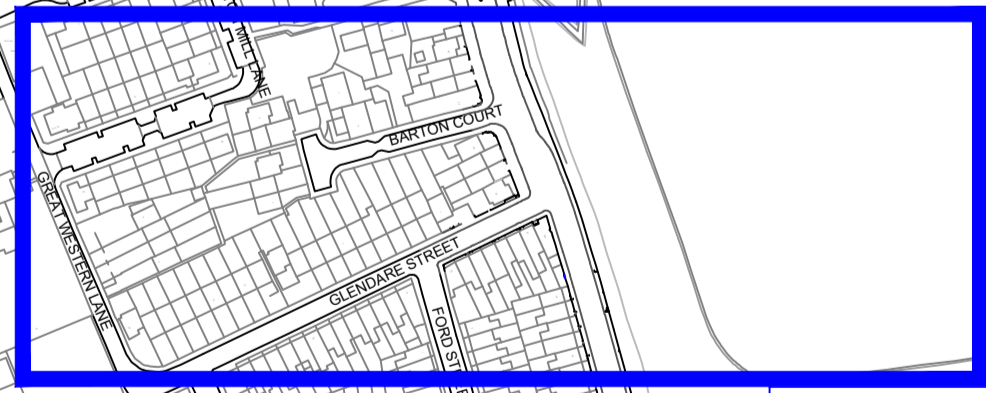

LOCATIONS WHERE CHANGES ARE PROPOSED

PLAN 1

PLAN 2

PLAN 3

PLAN 4

PLAN 5

TRO Consultation plan
East Bristol Liveable Neighbourhood
Proposed TRO amendments
Location Plan

Dwg TRO-25-057-00
Revision Drawn CH
Scale 1:2500 @ A1 Date JAN 2026