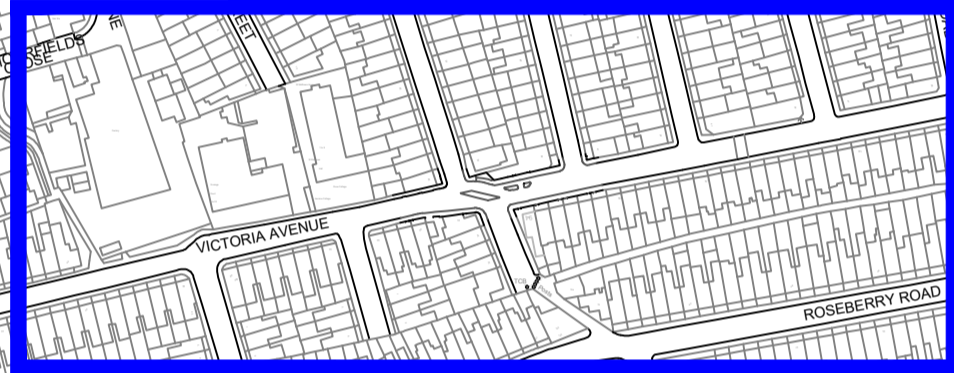

LOCATIONS WHERE CHANGES ARE PROPOSED

PLAN 1

PLAN 2

PLAN 3

PLAN 4

PLAN 5

TRO Consultation plan
East Bristol Liveable Neighbourhood
Proposed TRO amendments
Location Plan

Dwg TRO-25-057-00
Revision Drawn CH
Scale 1:2500 @ A1 Date JAN 2026