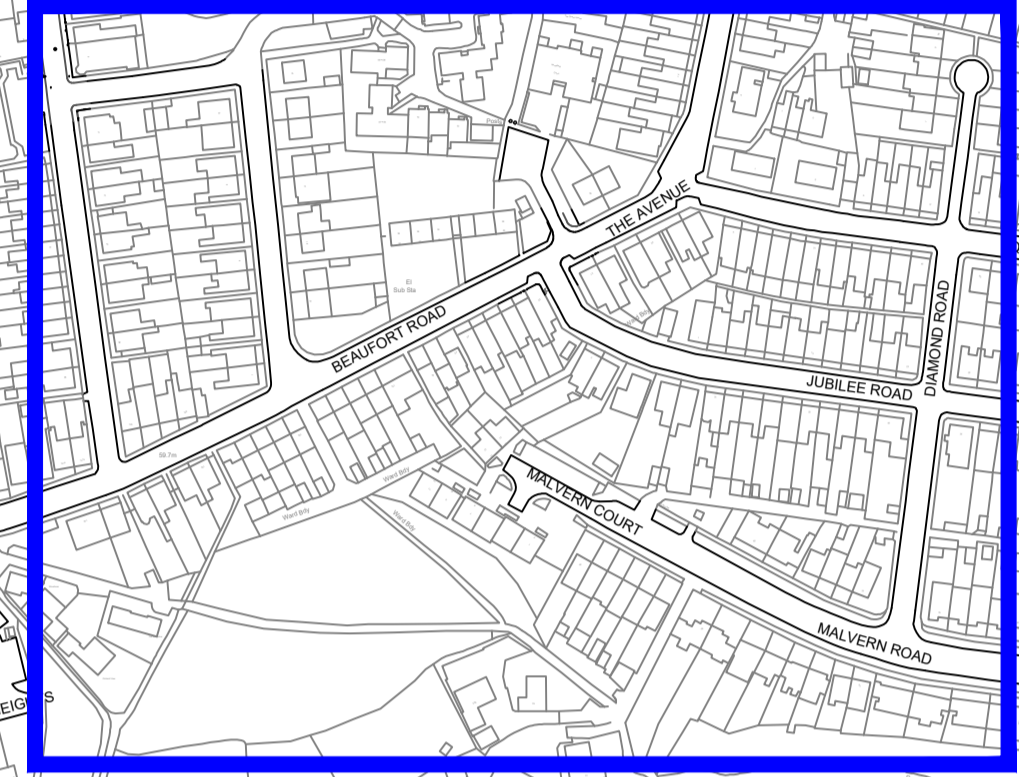

LOCATIONS WHERE CHANGES ARE PROPOSED

PLAN 1

PLAN 2

PLAN 3

PLAN 4

PLAN 5

TRO Consultation plan
East Bristol Liveable Neighbourhood
Proposed TRO amendments
Location Plan

Dwg TRO-25-057-00
Revision Drawn CH
Scale 1:2500 @ A1 Date JAN 2026