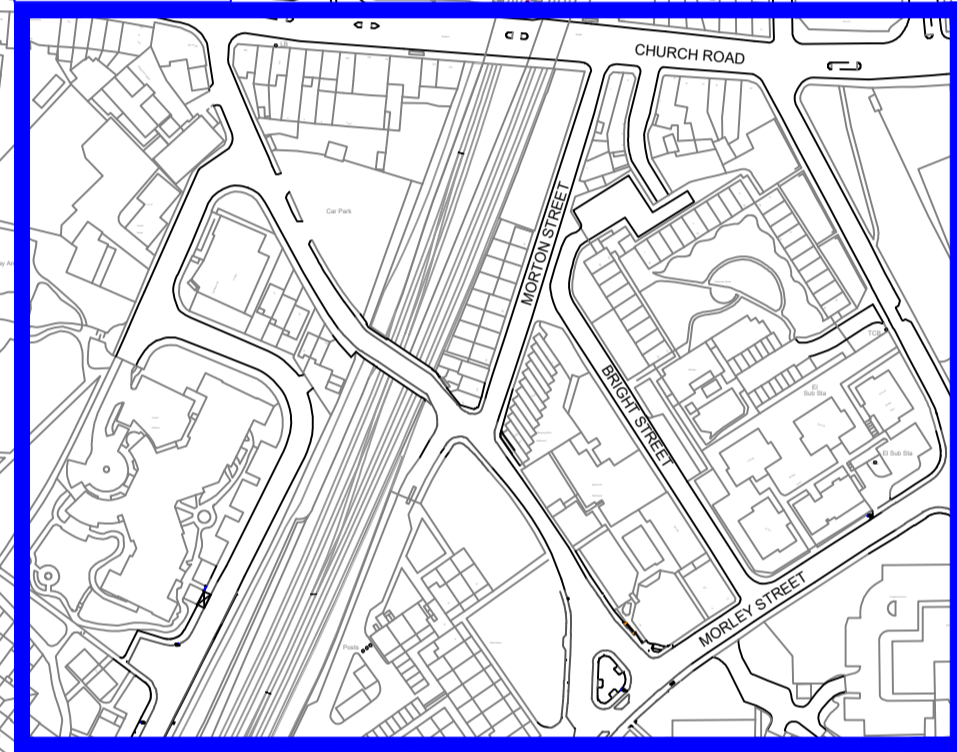

LOCATIONS WHERE CHANGES ARE PROPOSED

PLAN 1