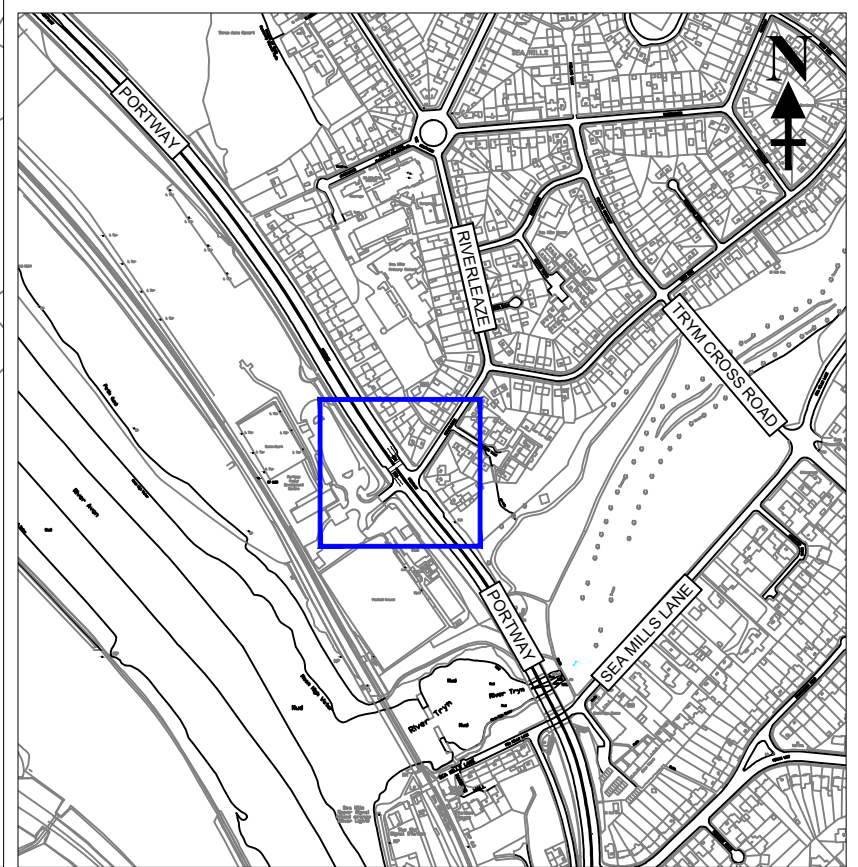

KEY

Proposed pedestrian and cycle (push button) crossing (TOUCAN)

Statutory Notice plan

**PORTWAY / RIVERLEAZE (STOKE BISHOP WARD)
PROPOSED PEDESTRIAN AND CYCLE CROSSING (TOUCAN)**

© Crown Copyright and database rights 2025
Ordnance Survey AC0000807971

Dwg **SN-25-024P-02**

Scale 1:500 @ A3

Date MAY 2025

Init CH