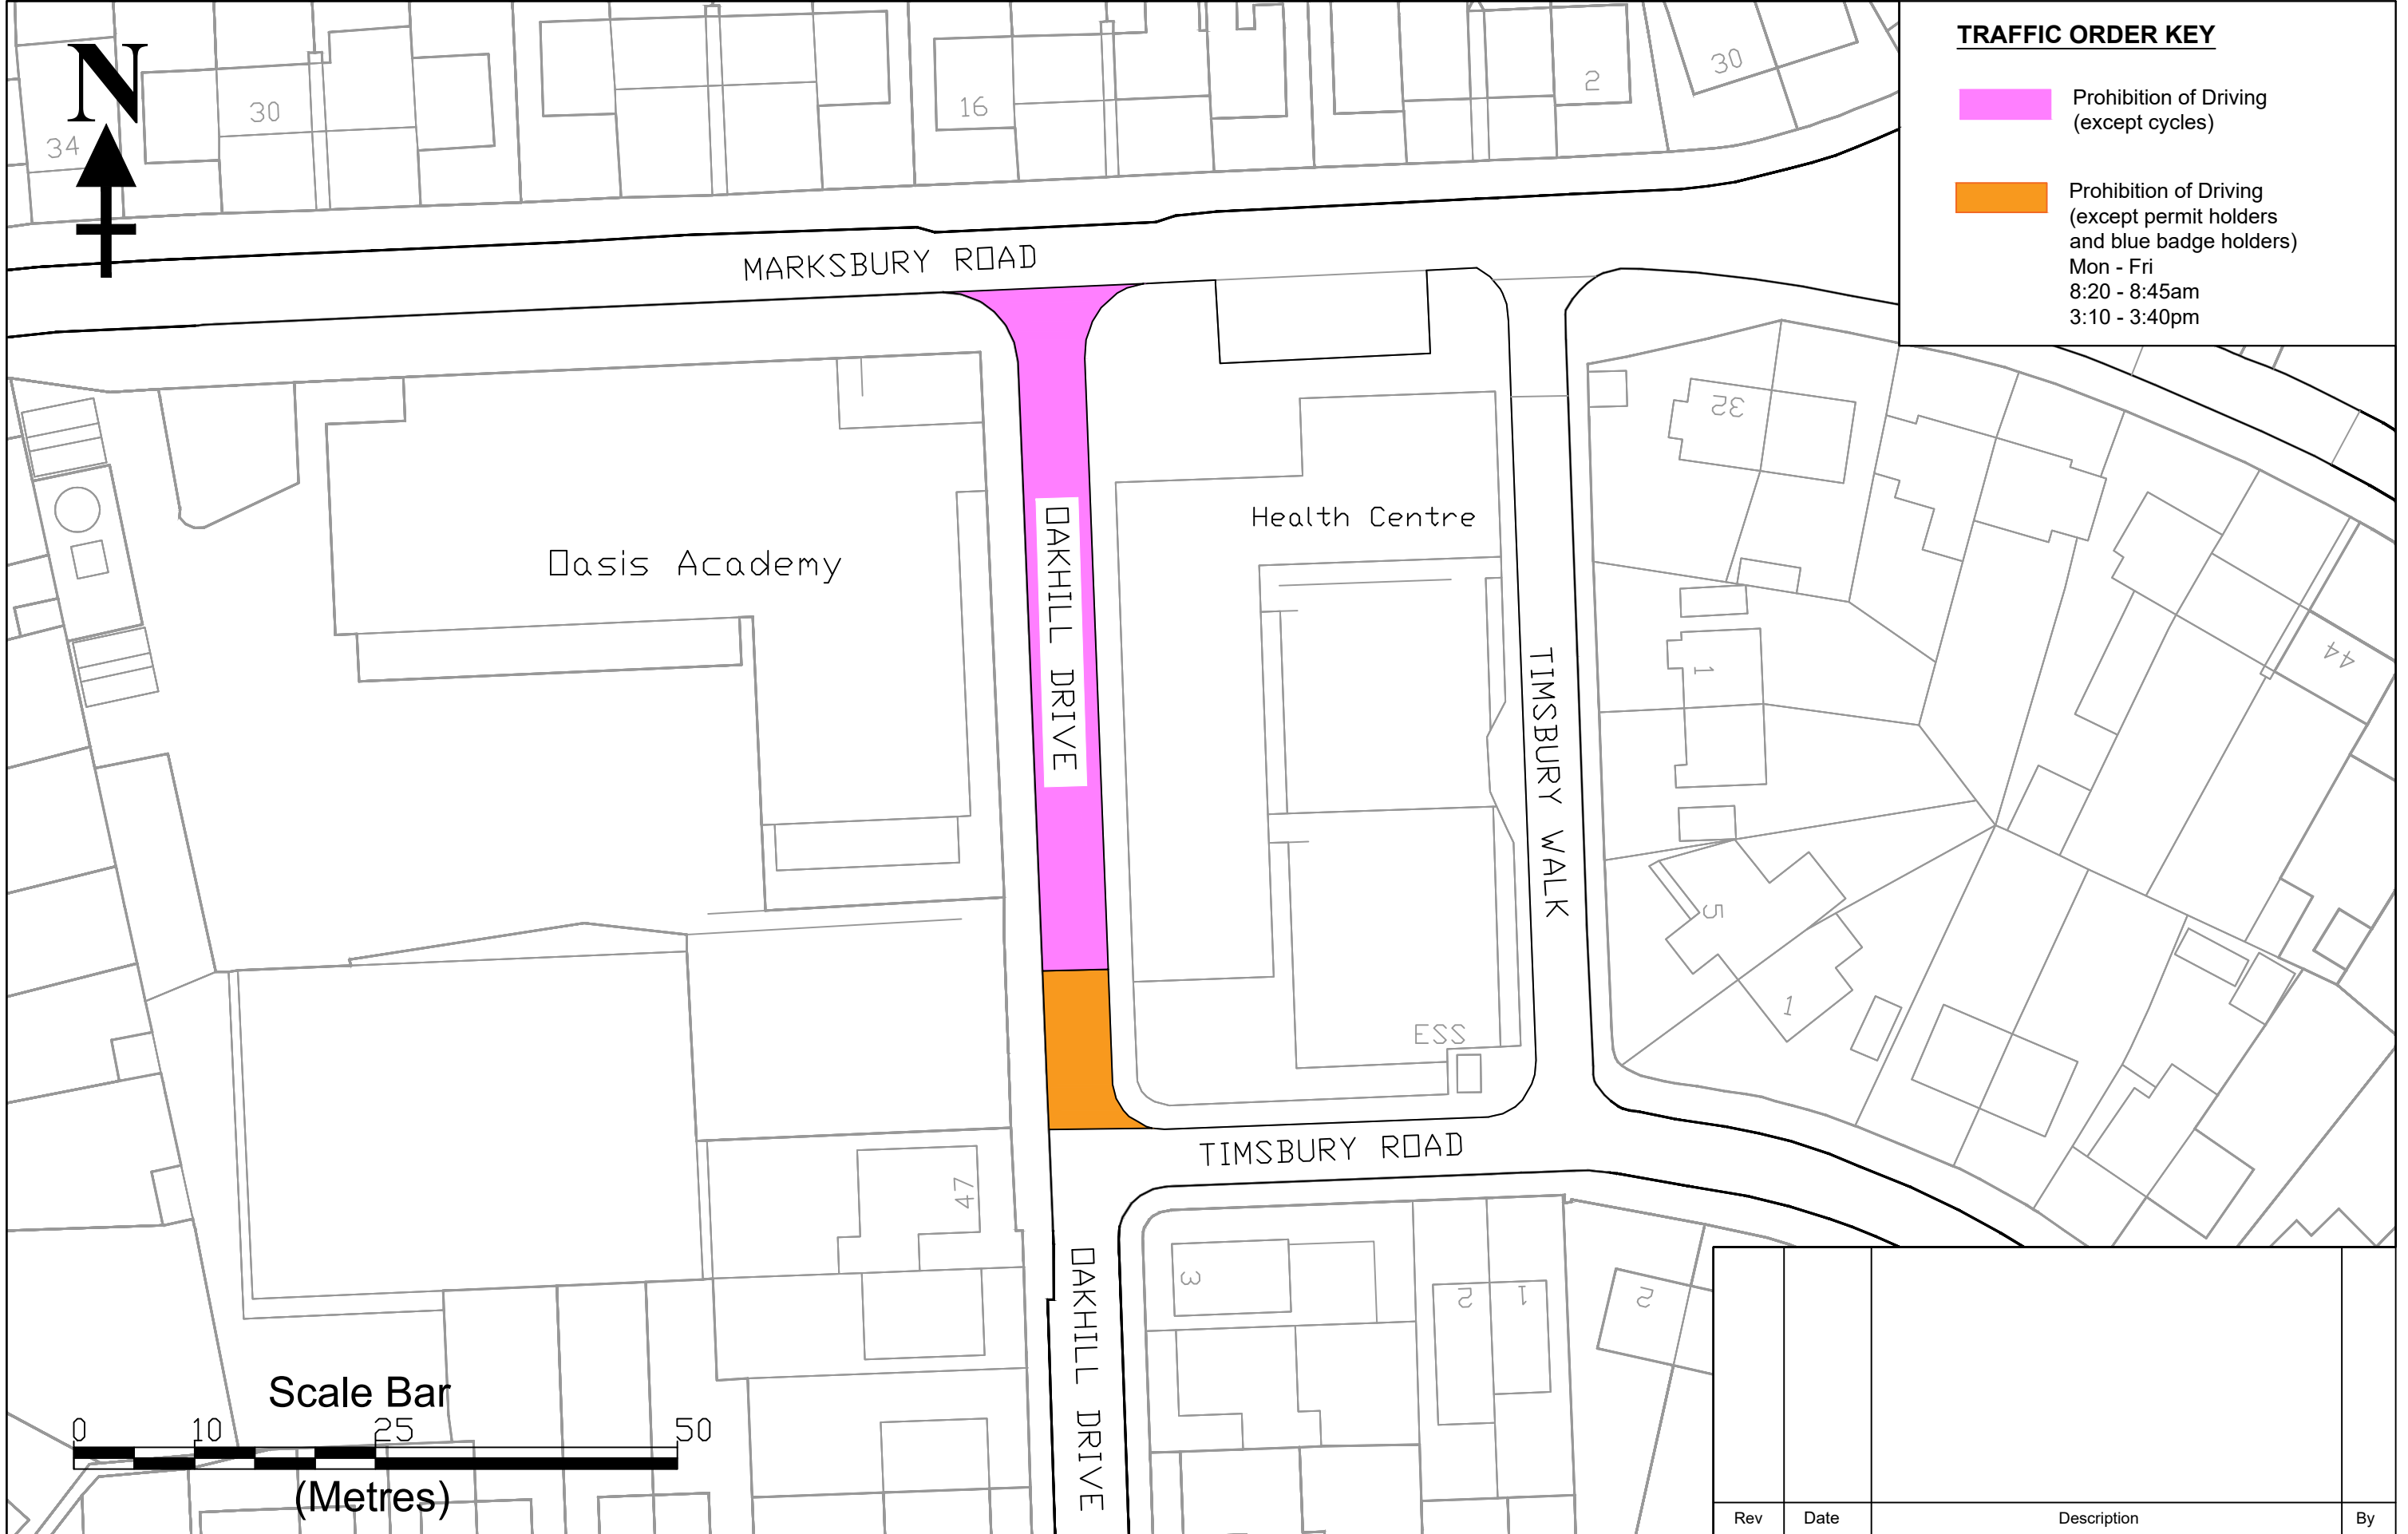

TRAFFIC ORDER KEY

- Prohibition of Driving (except cycles)
- Prohibition of Driving (except permit holders and blue badge holders)
Mon - Fri
8:20 - 8:45am
3:10 - 3:40pm

Scale Bar
0 10 25 50
(Metres)

TRO Schedule plan

Oasis Academy Marksbury Road
Oakhill Drive, Filwood Ward
Proposed Prohibition of Driving

Rev	Date	Description	By

© Crown Copyright and database rights 2025 Ordnance Survey AC0000807971	Dwg TRO-25-052P-01	Rev
Scale 1:500 @ A3	Date January 2026	Init JC