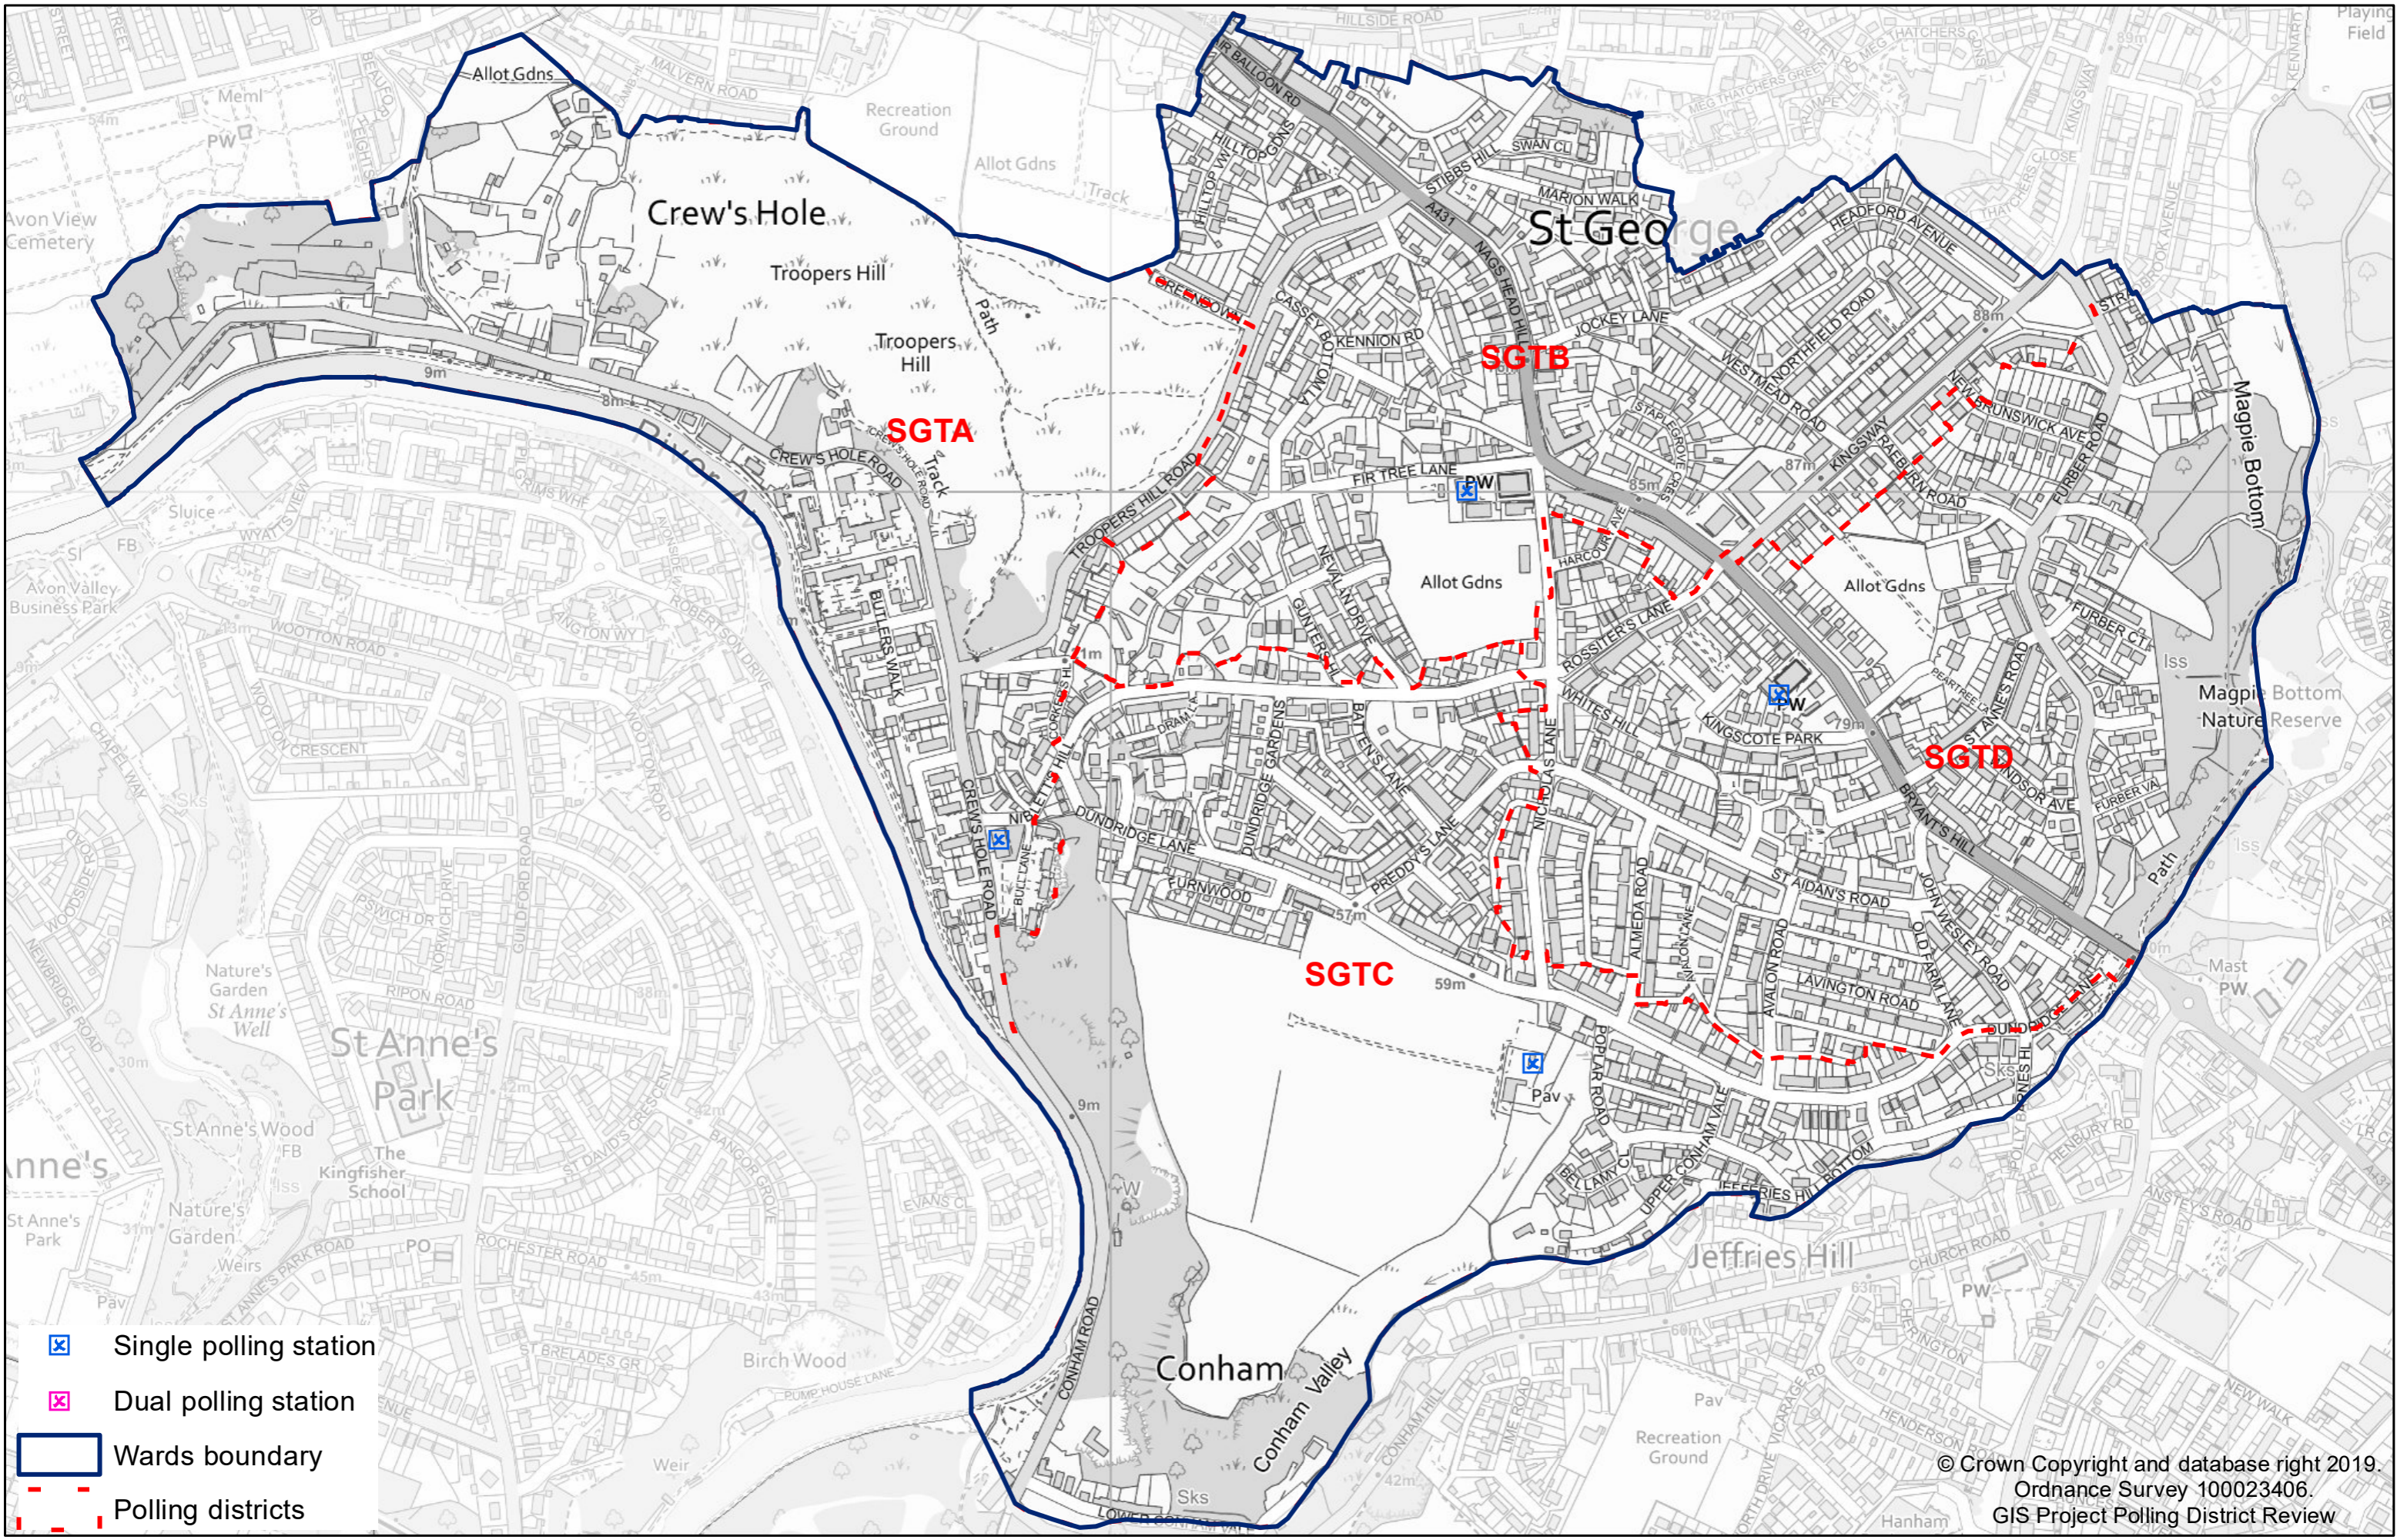

# St George Troopers Hill Ward - Current Arrangements

1st July 2019

-  Single polling station
-  Dual polling station
-  Wards boundary
-  Polling districts

© Crown Copyright and database right 2019.  
 Ordnance Survey 100023406.  
 GIS Project Polling District Review