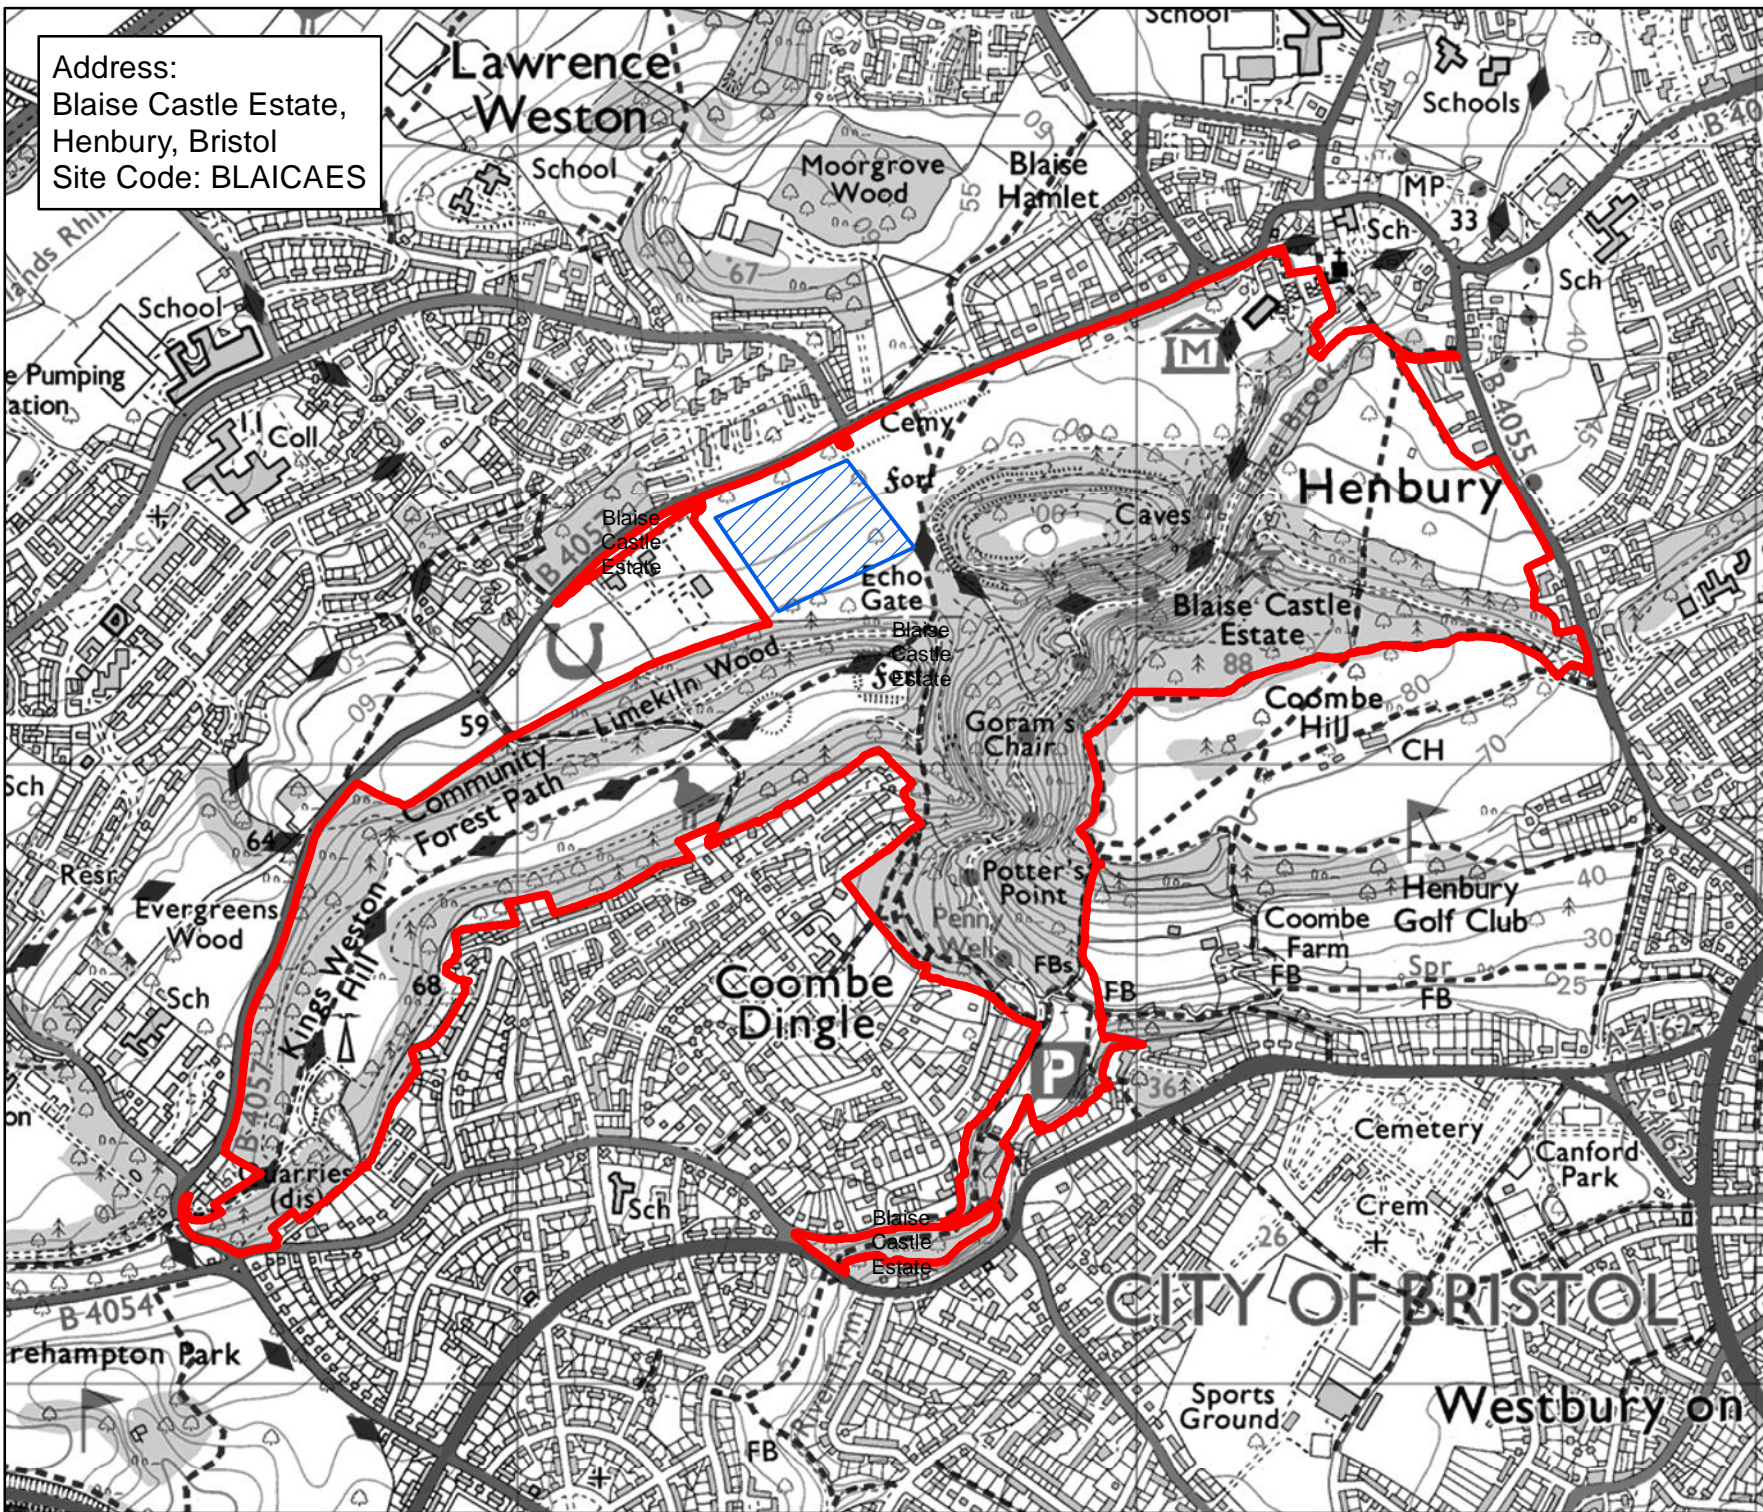

Address:
Blaise Castle Estate,
Henbury, Bristol
Site Code: BLAICAES

Bristol City Council Bristol Parks Neighbourhoods

Byelaws: Model Aircraft Flying

Designated Areas.

Blaise Castle Estate

Legend

-  Site Boundary
-  Model Aircraft Flying Designated Area