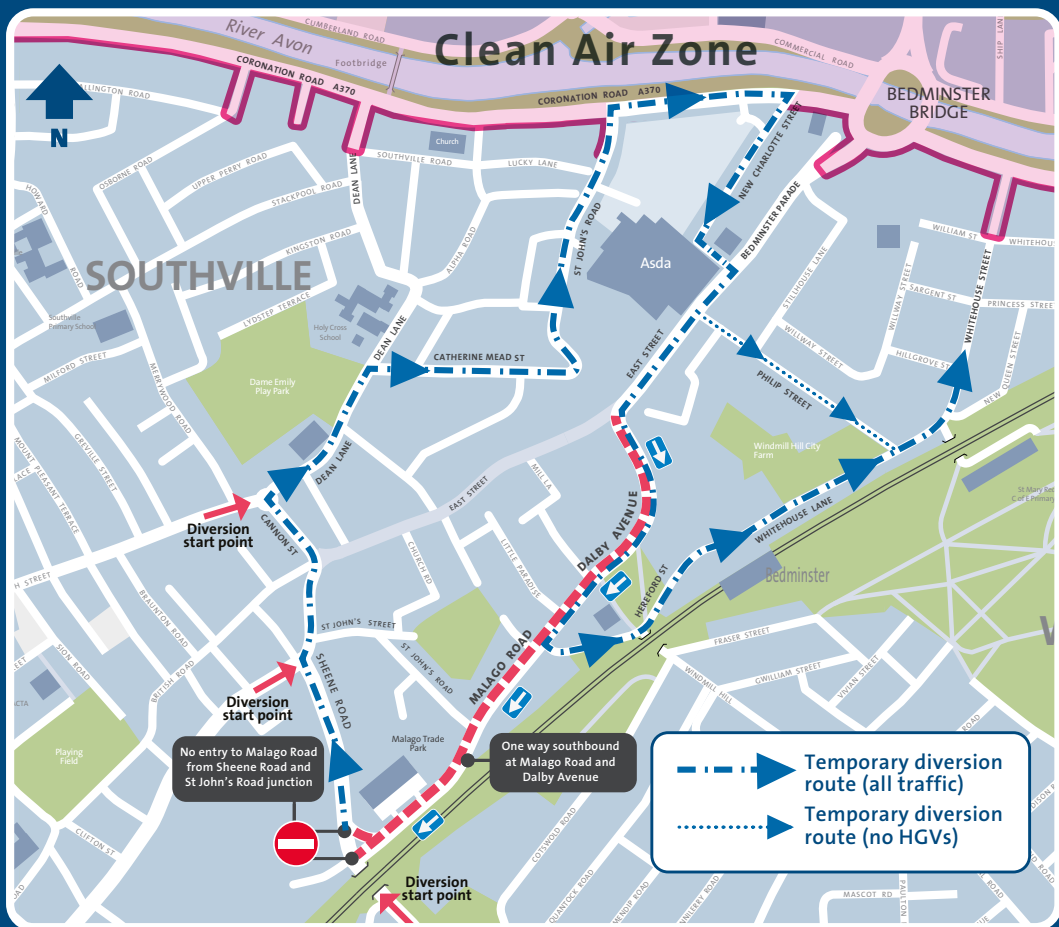

Malago Road

Clean Air Zone temporary diversion route

For access to **Whitehouse Lane, Whitehouse Street, Princess Street** or **Windmill Farm** business and industrial areas, vehicles which do not meet Clean Air Zone emission standards should follow the diversion route shown below.