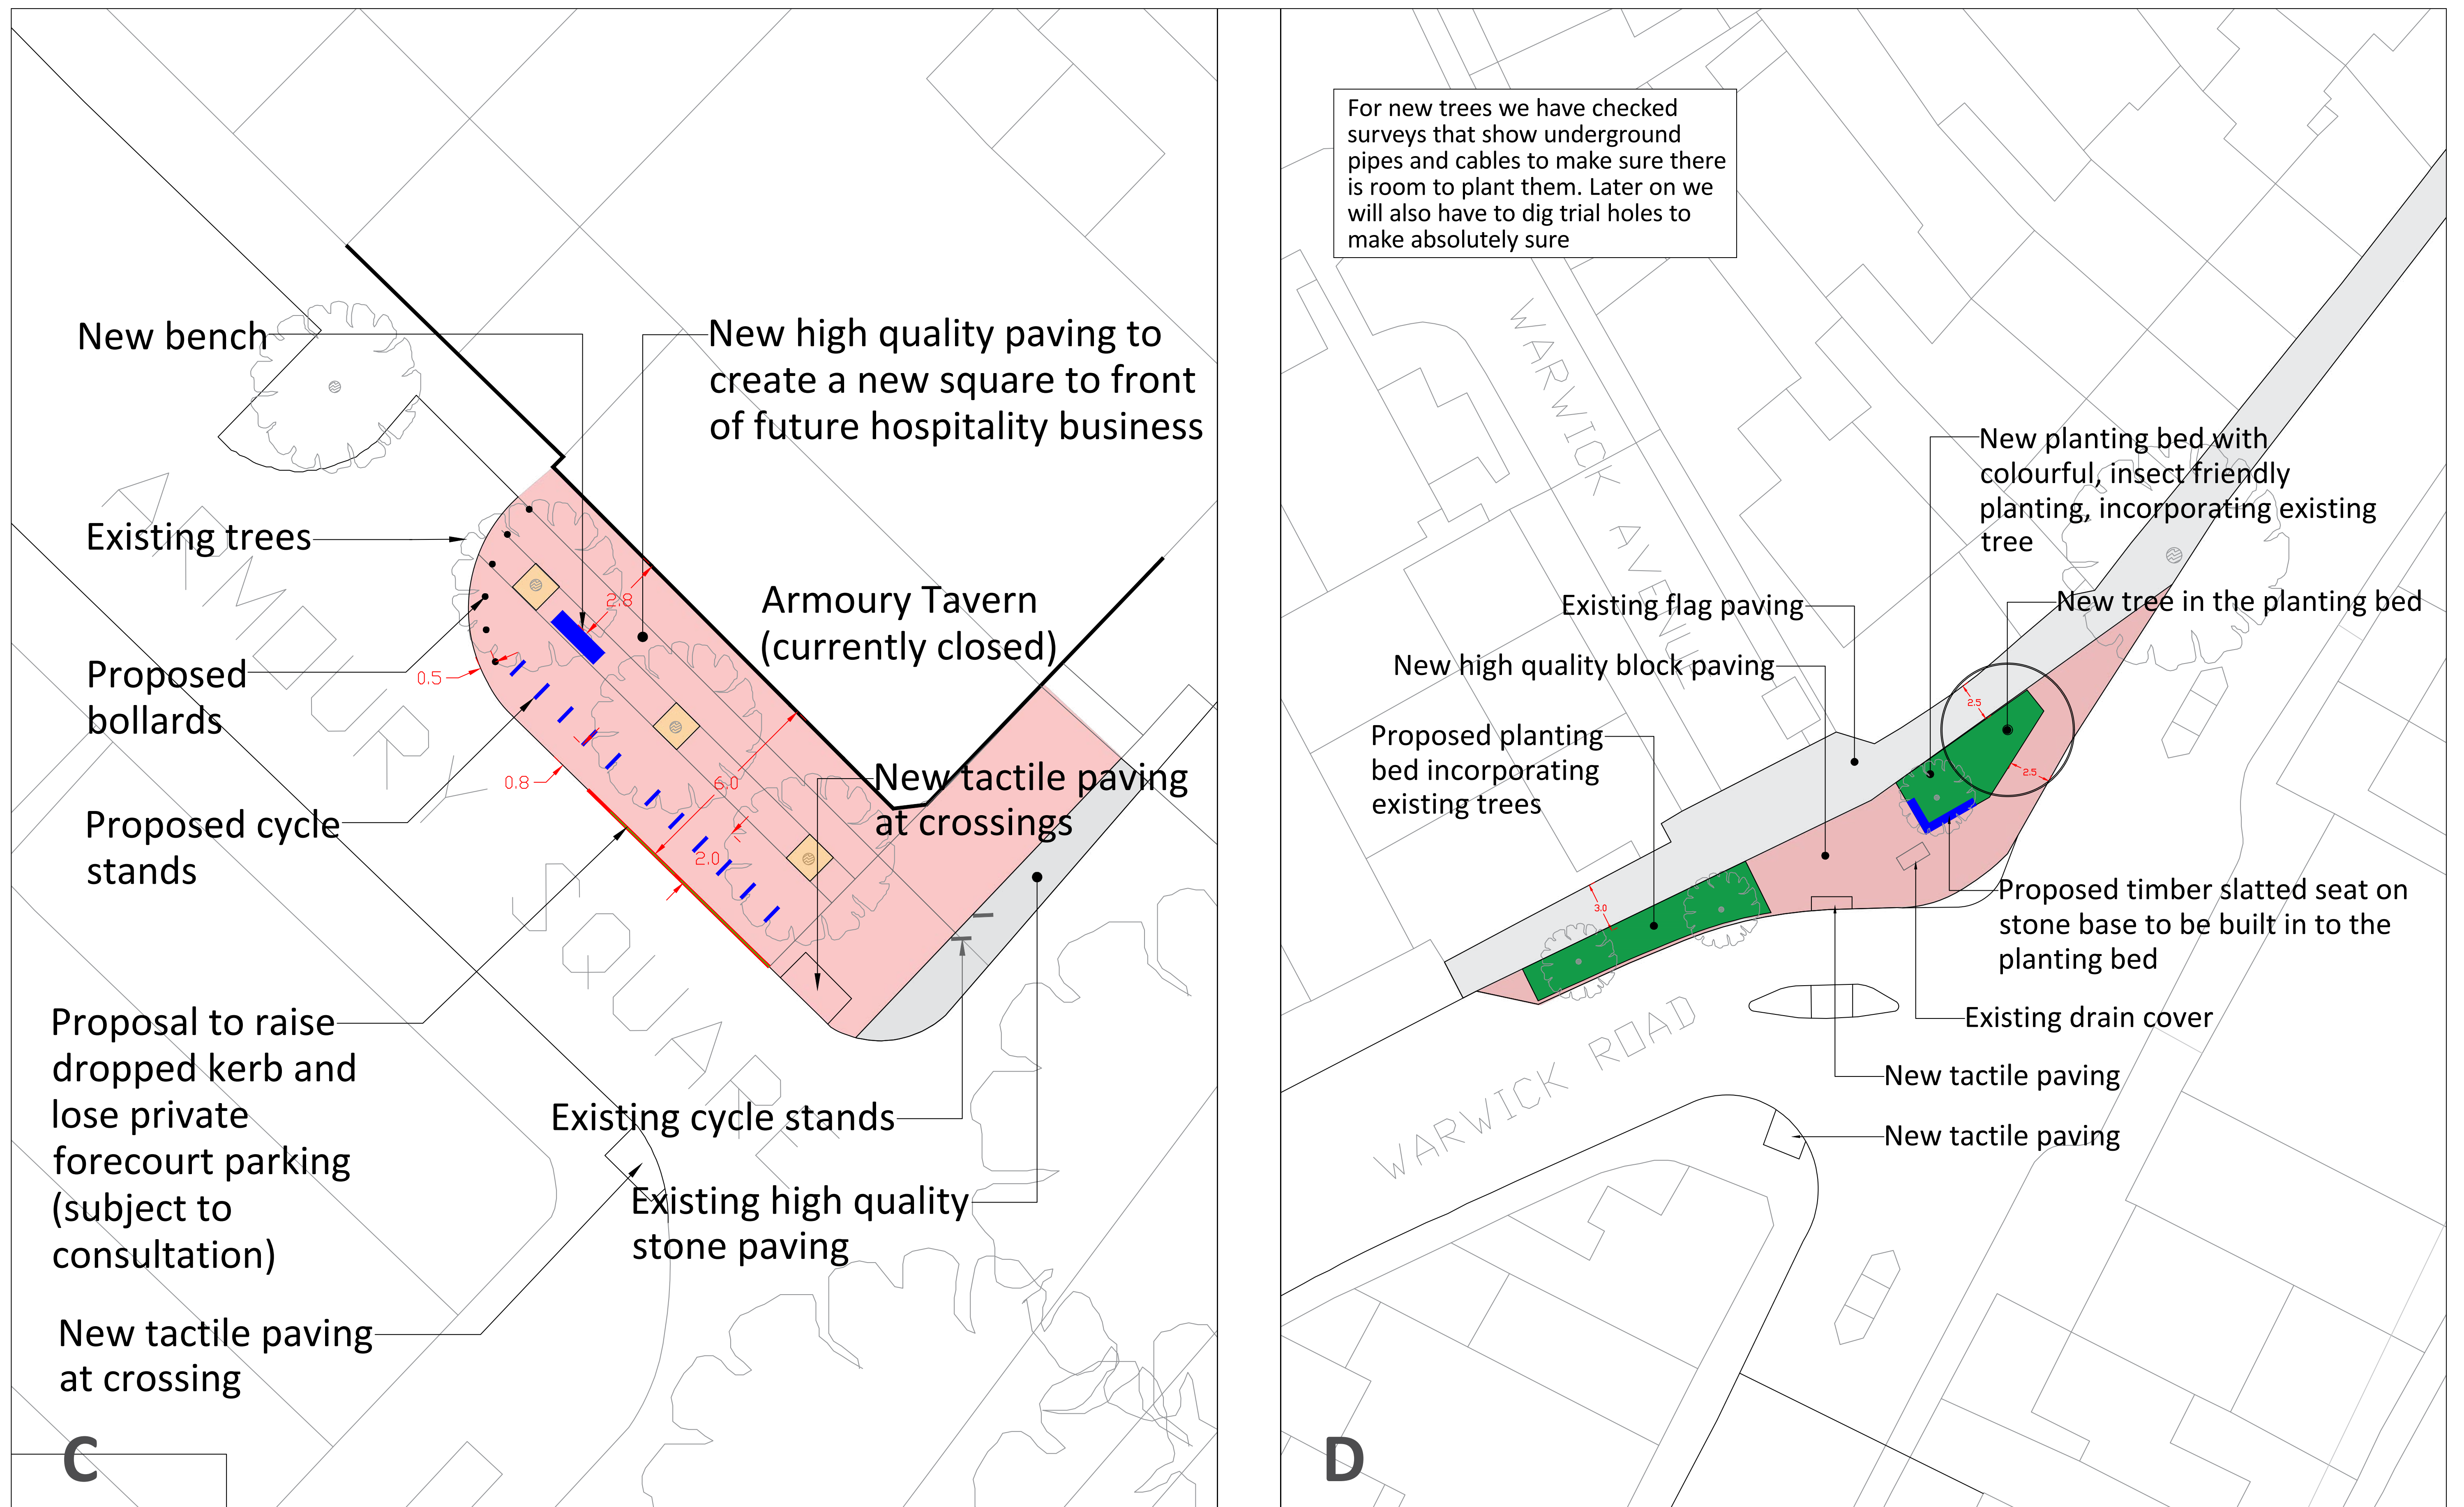

Planting, seats & new paving along the edge of the Leisure Centre car park will improve the area along from the bus stop

Long curved benches, following the edge of the small park at Clifton Place will make places to sit in a green leafy environment

# Stapleton Road

Armoury Square and Warwick Road / Warwick Avenue

© Crown Copyright and database right 2023. Ordnance Survey AC0000807971

All the pictures are examples from other places, just to give a bit of an idea of how things might look

Creating a new square outside the former Armoury Tavern. This will create spill out space for a new hospitality business that takes over the building. Cycle stands will protect the square from unauthorised parking as well as provide bike parking space

New planting beds with colourful ecological planting and seating built in on the junction with Warwick road