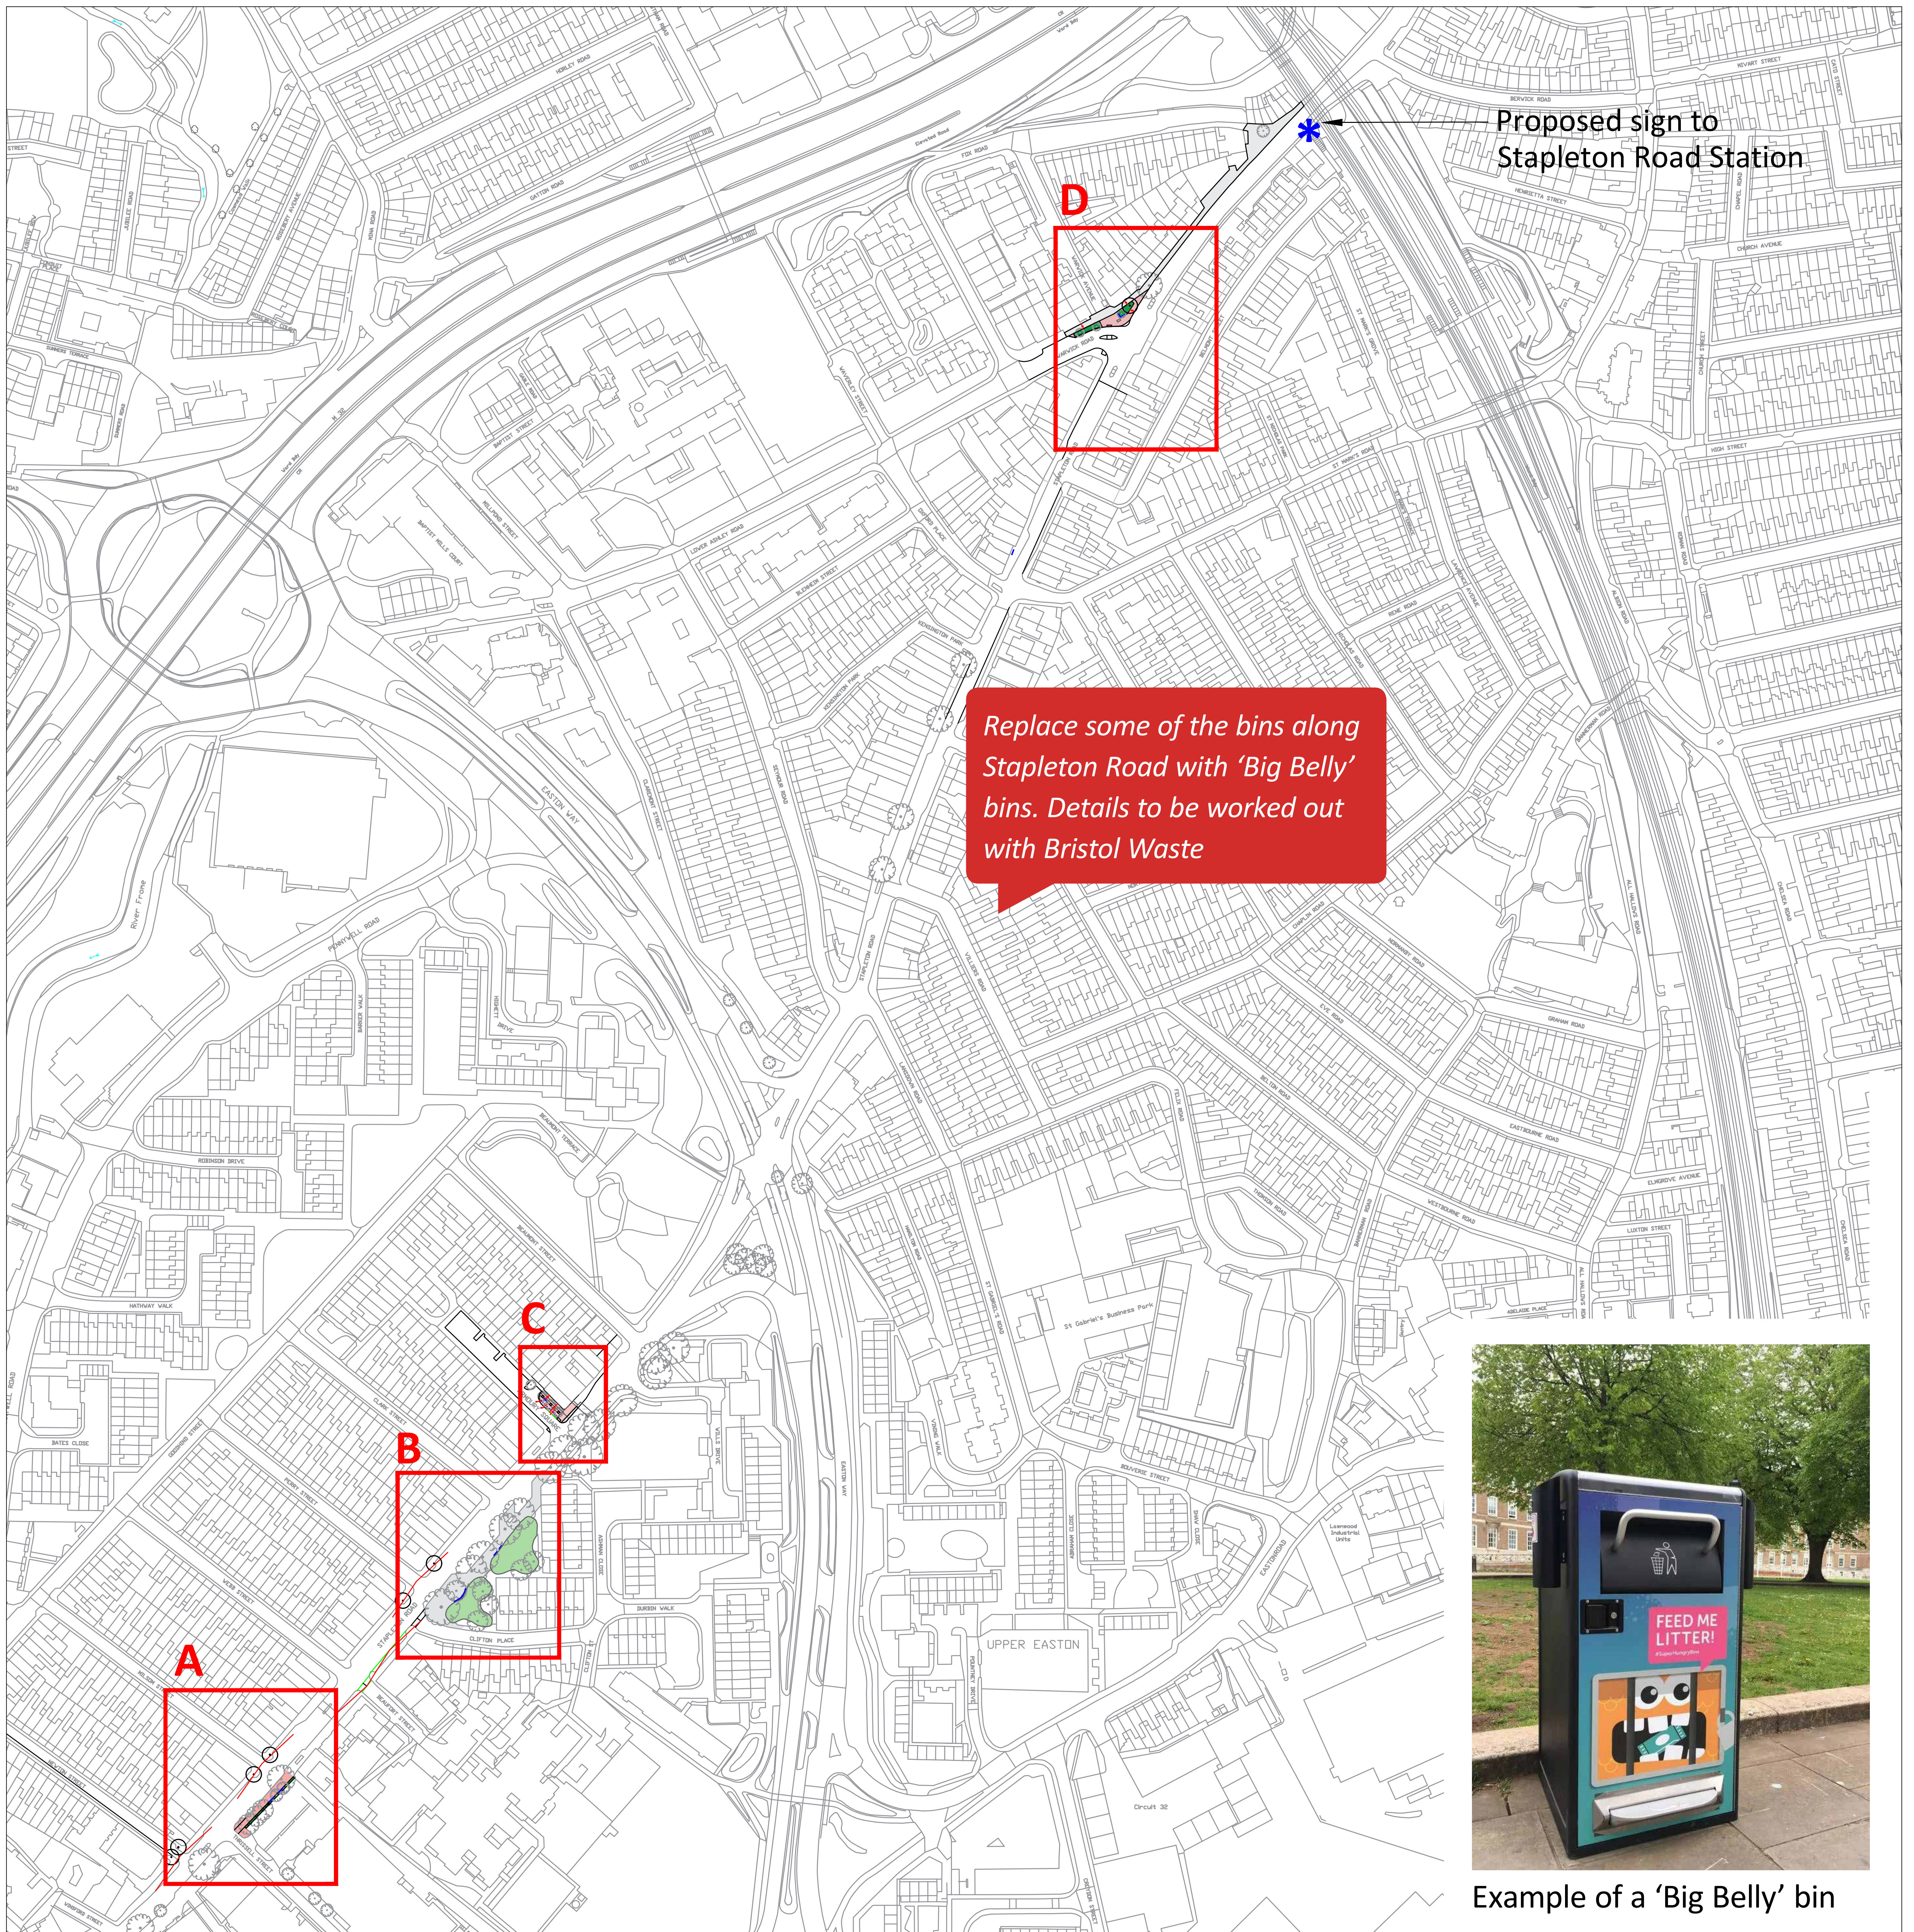

# Stapleton Road

Improving key areas along the street

# Stapleton Road

Thrissel Street and Clifton Place

© Crown Copyright and database right 2023. Ordnance Survey AC0000807971

All the pictures are examples from other places, just to give a bit of an idea of how things might look

Planting, seats & new paving along the edge of the Leisure Centre car park will improve the area along from the bus stop

Long curved benches, following the edge of the small park at Clifton Place will make places to sit in a green leafy environment

# Stapleton Road

Armoury Square and Warwick Road / Warwick Avenue

© Crown Copyright and database right 2023. Ordnance Survey AC0000807971

All the pictures are examples from other places, just to give a bit of an idea of how things might look