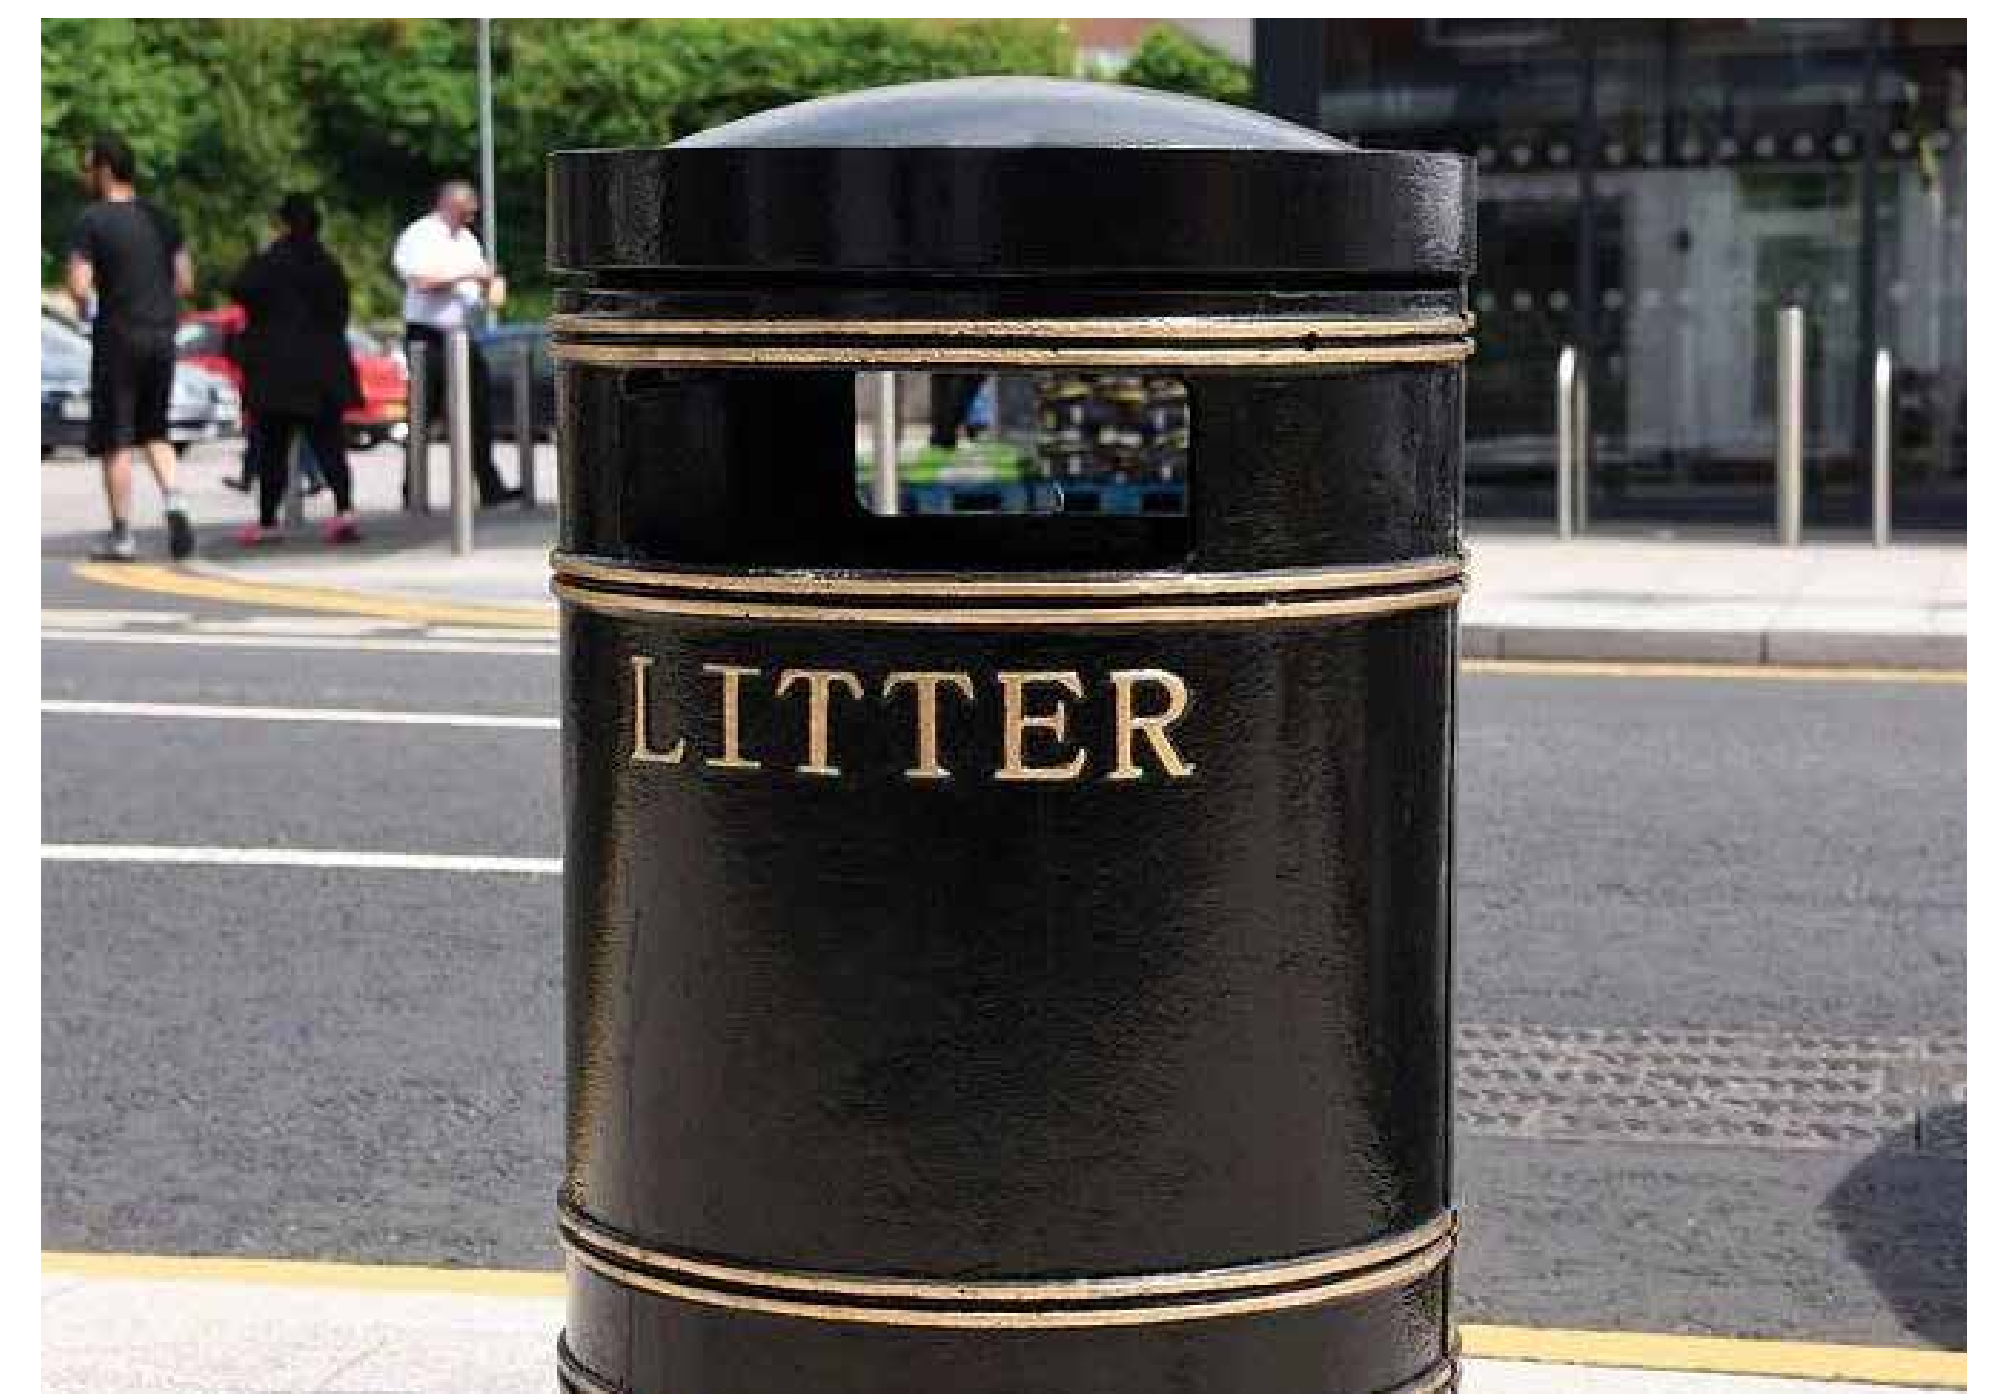

New seats will replace the old, tired ones on the green. Similar style to what is shown here

The old dilapidated along the High Street will be replaced with new black and gold heritage bins similar to the one shown