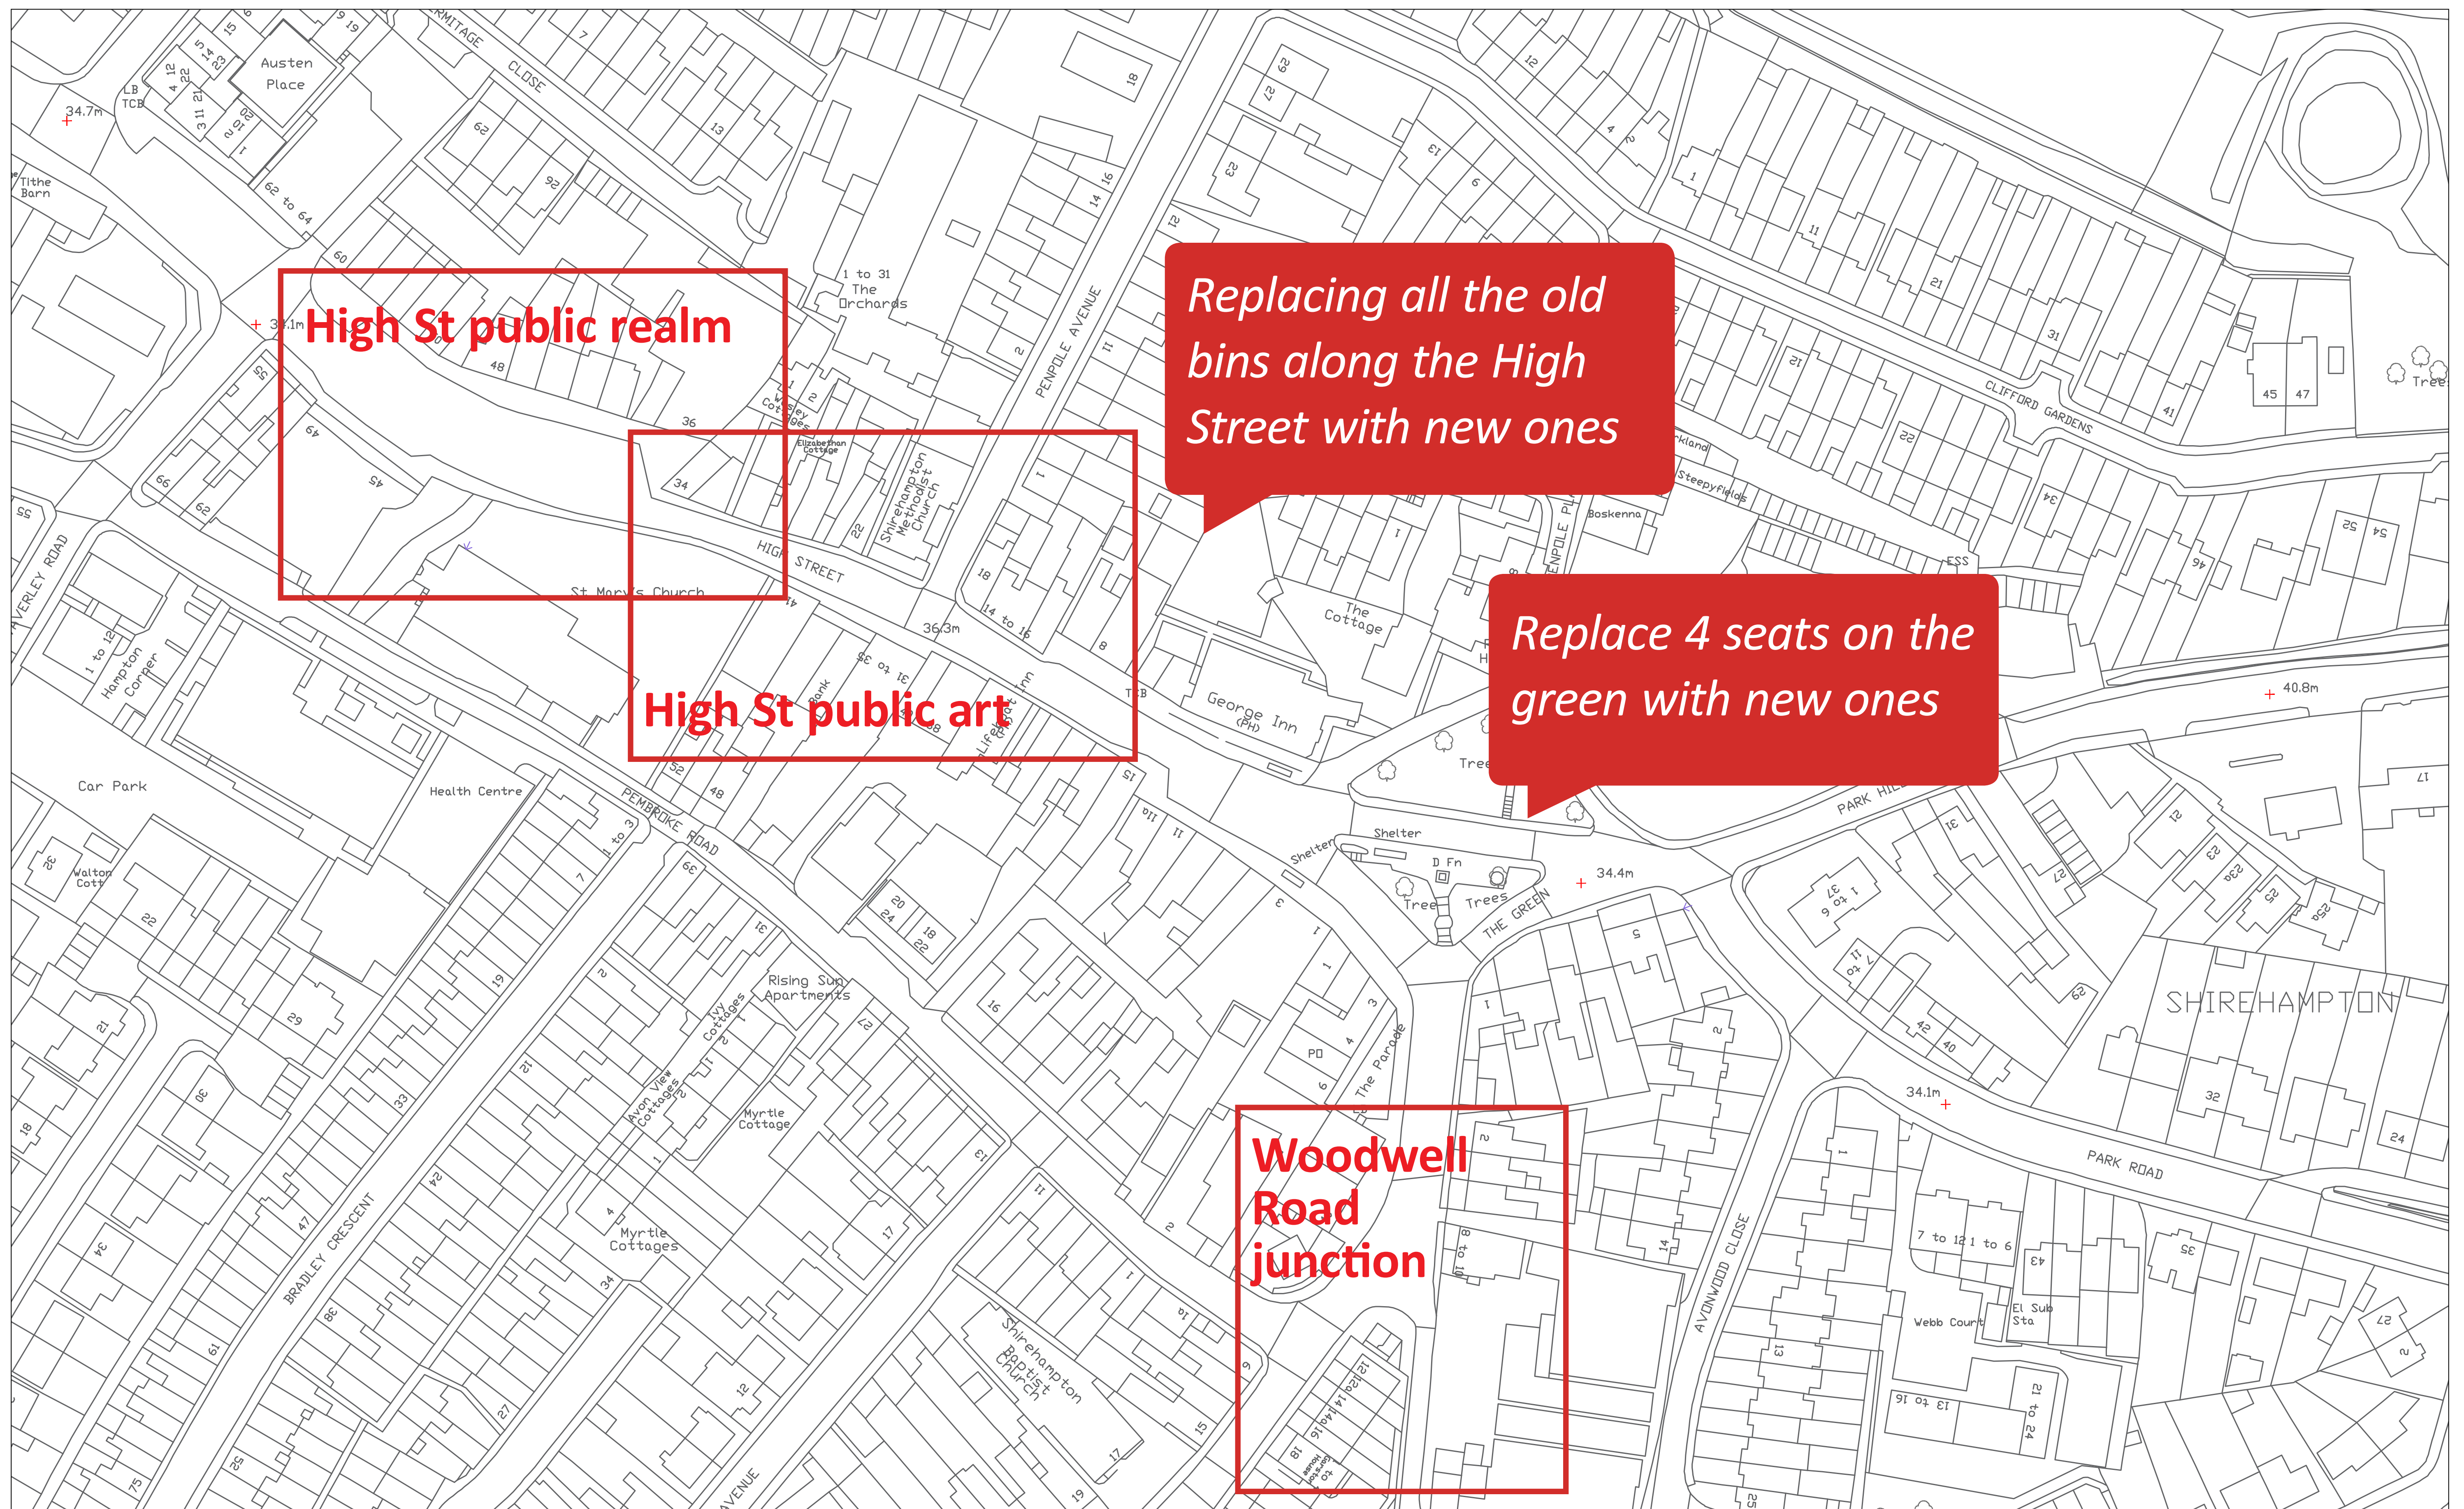

# Shirehampton

## Location Plan

© Crown Copyright and database right 2023. Ordnance Survey AC0000807971

All the pictures are examples from other places, just to give a bit of an idea of how things might look

New trees will be planted where it is possible, shown on the other plans. These will be large enough to deter vandalism

# Shirehampton

Station Road / Woodwell Road Junction new public realm

© Crown Copyright and database right 20223. Ordnance Survey AC0000807971

All the pictures are examples from other places, just to give a bit of an idea of how things might look

Large new buildouts, where the hatch currently is, will create a mini square at the junction of Woodwell Road

The mini square will include high quality paving, a new tree, seating and bin and make Woodwell Rd easier to cross