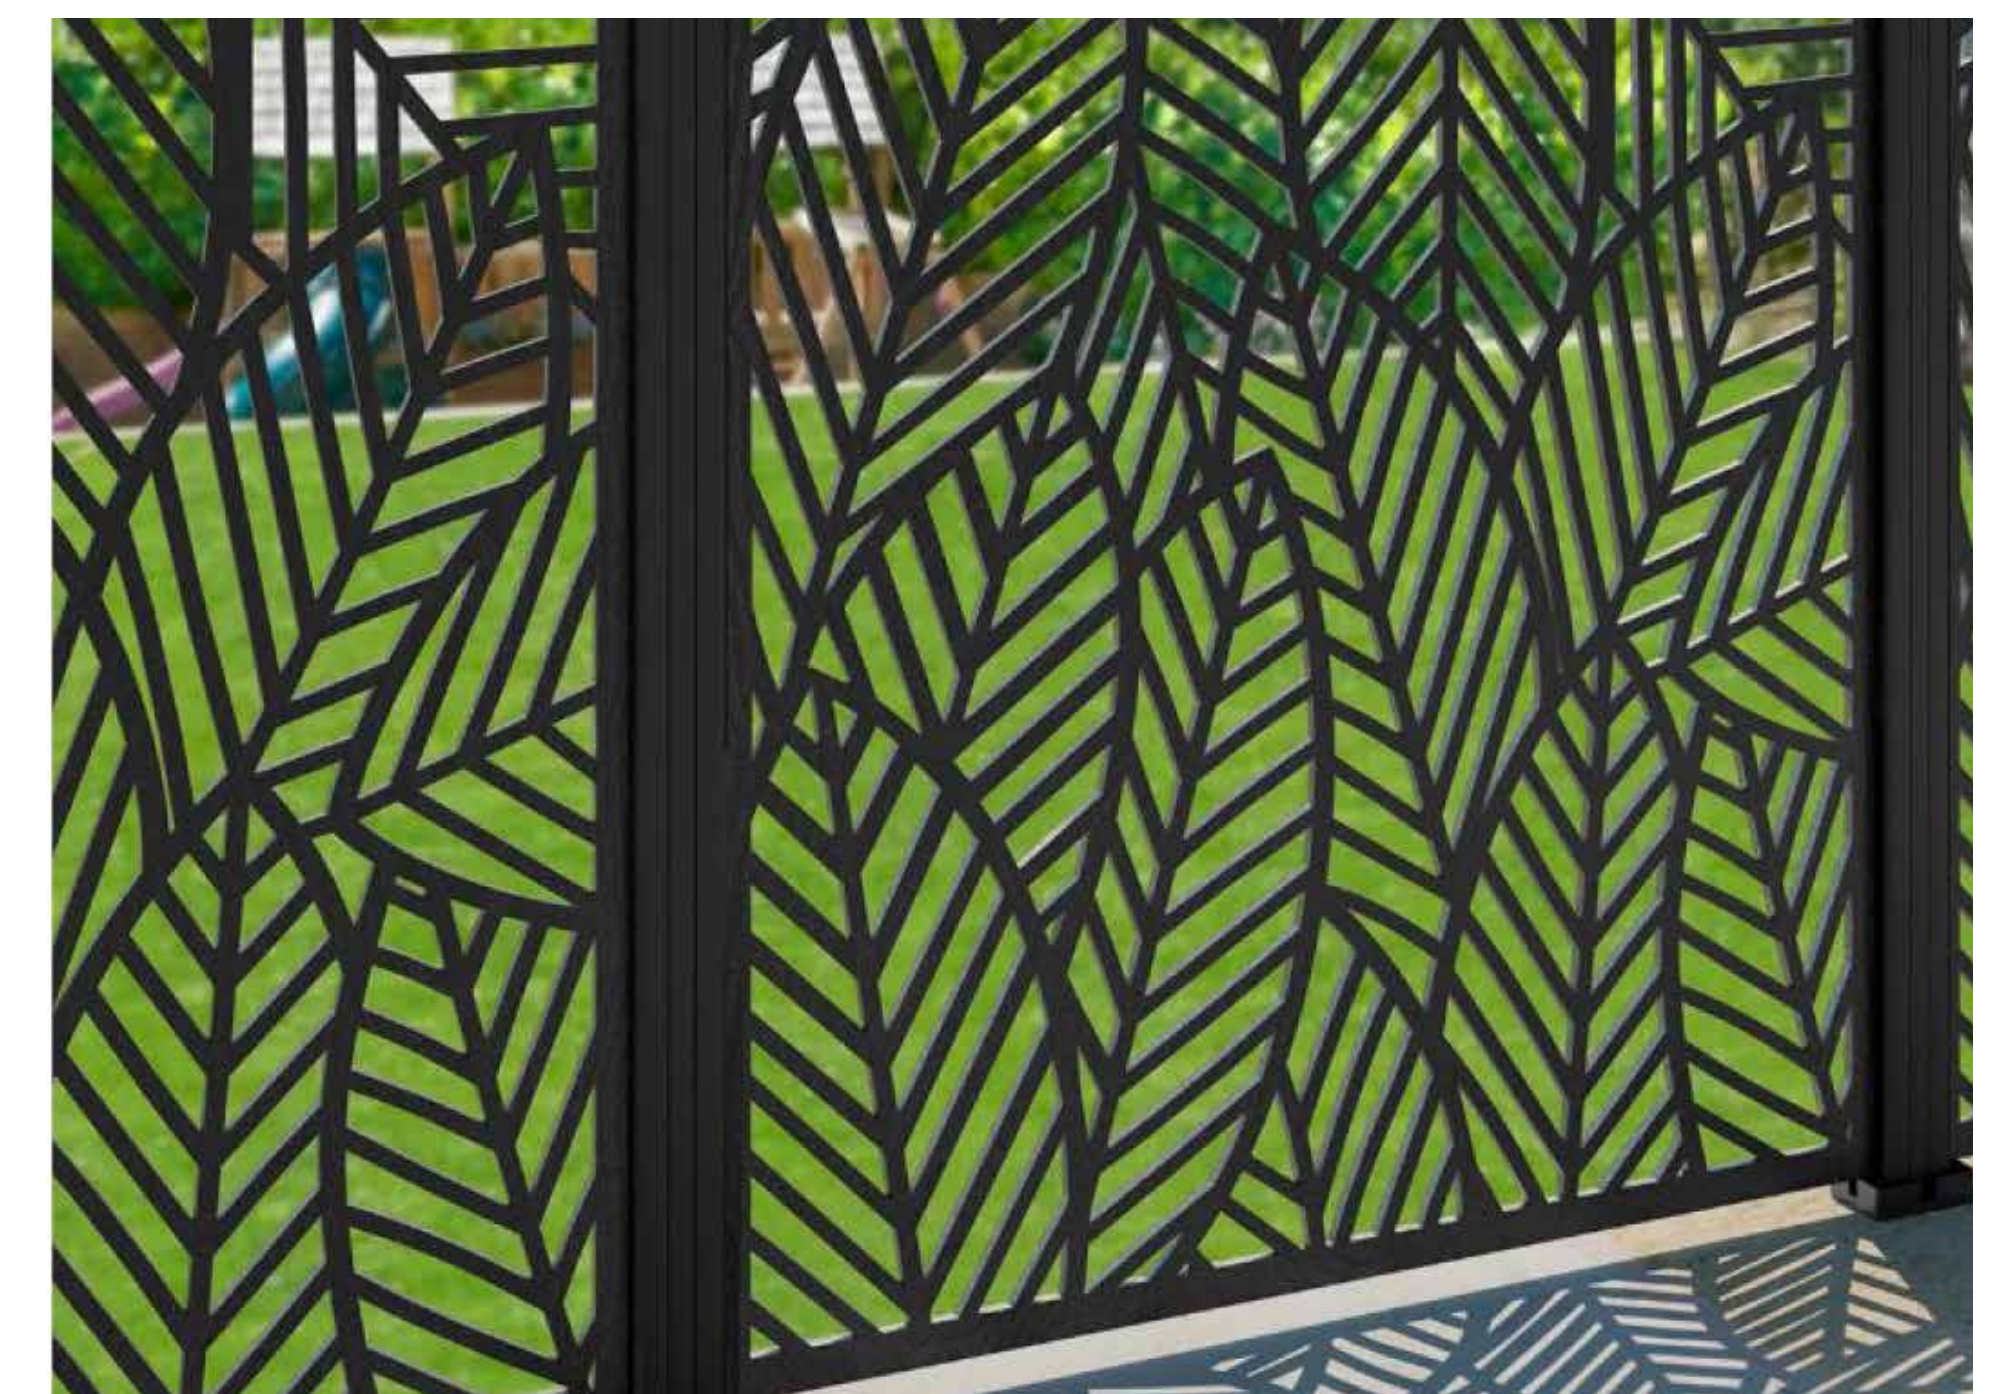

## Filton Avenue

Transforming the area around Horfield Library

© Crown Copyright and database right 2023. Ordnance Survey AC0000807971

All the pictures are examples from other places, just to give a bit of an idea of how things might look

New high quality paving, seating and a tree will transform the area in front of Horfield Library in to a small new public square with space for markets and other community uses. A new decorative fence & gates will also open up the green space behind during the day

A public art commission will create a new decorative fence and double gates using laser cut panels similar to the picture above