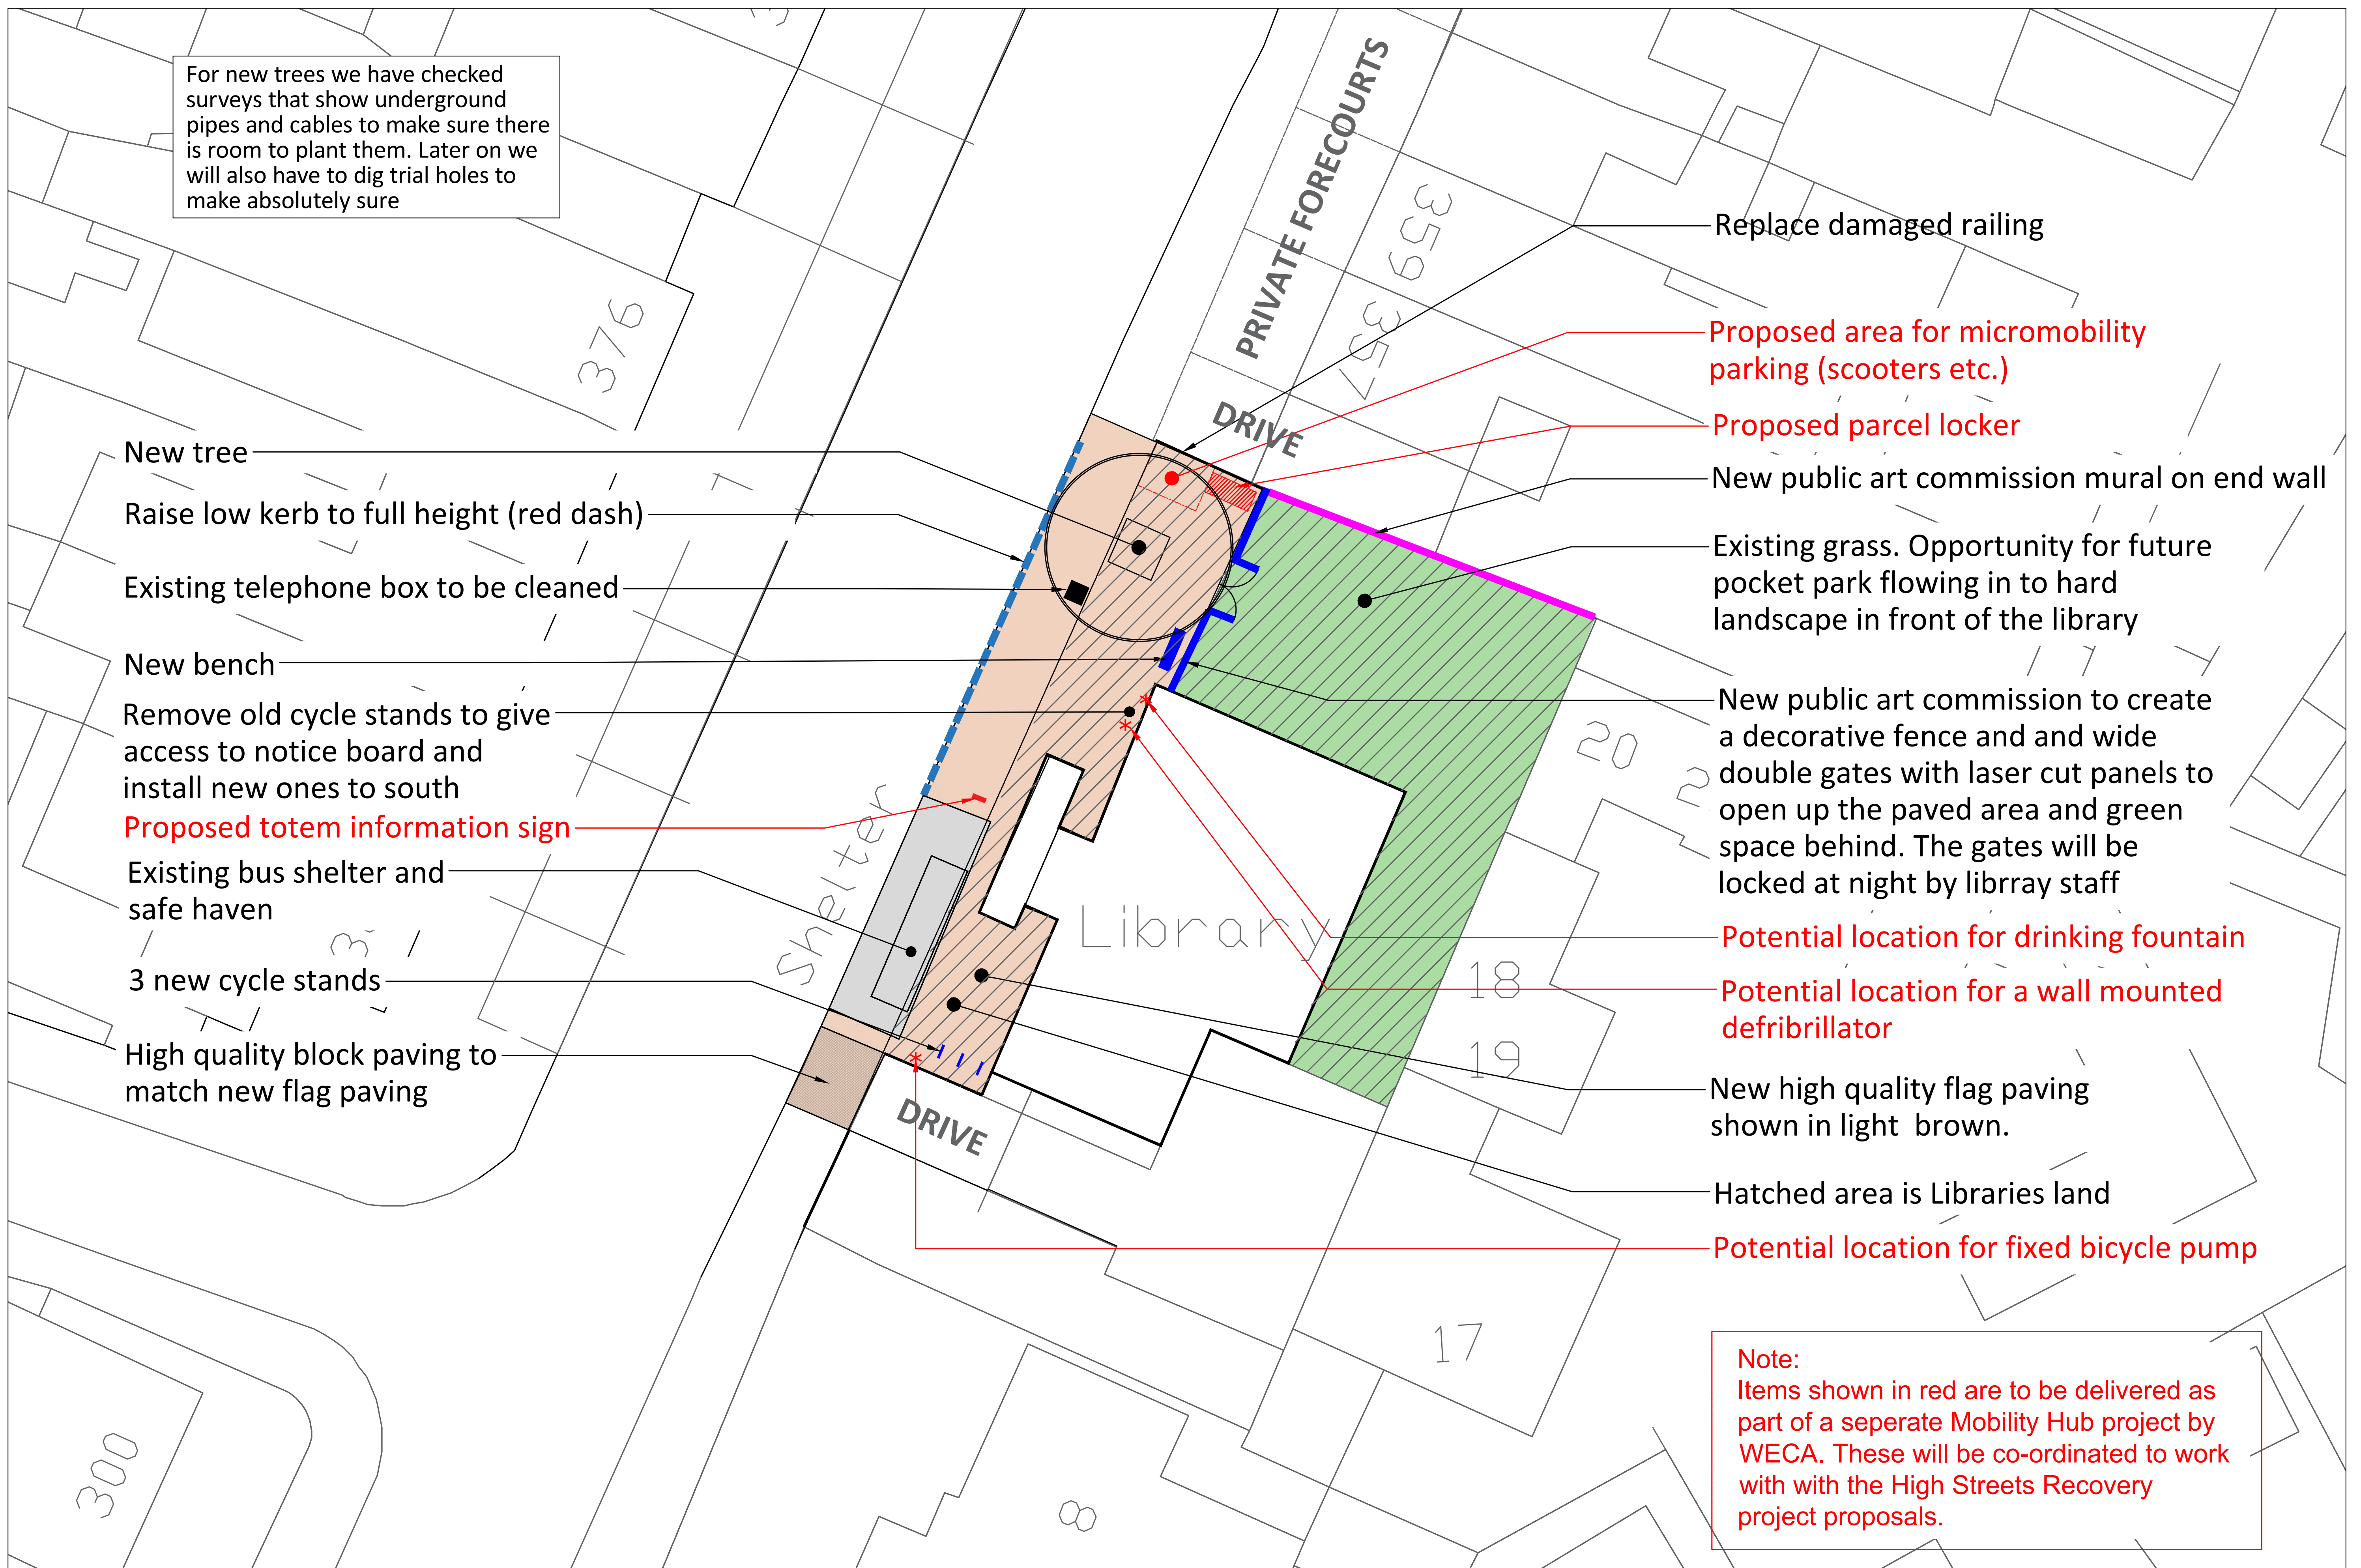

## Filton Avenue

Transforming the area around Horfield Library

© Crown Copyright and database right 2023. Ordnance Survey AC0000807971

All the pictures are examples from other places, just to give a bit of an idea of how things might look

New high quality paving, seating and a tree will transform the area in front of Horfield Library in to a small new public square with space for markets and other community uses. A new decorative fence & gates will also open up the green space behind during the day

A public art commission will create a new decorative fence and double gates using laser cut panels similar to the picture above