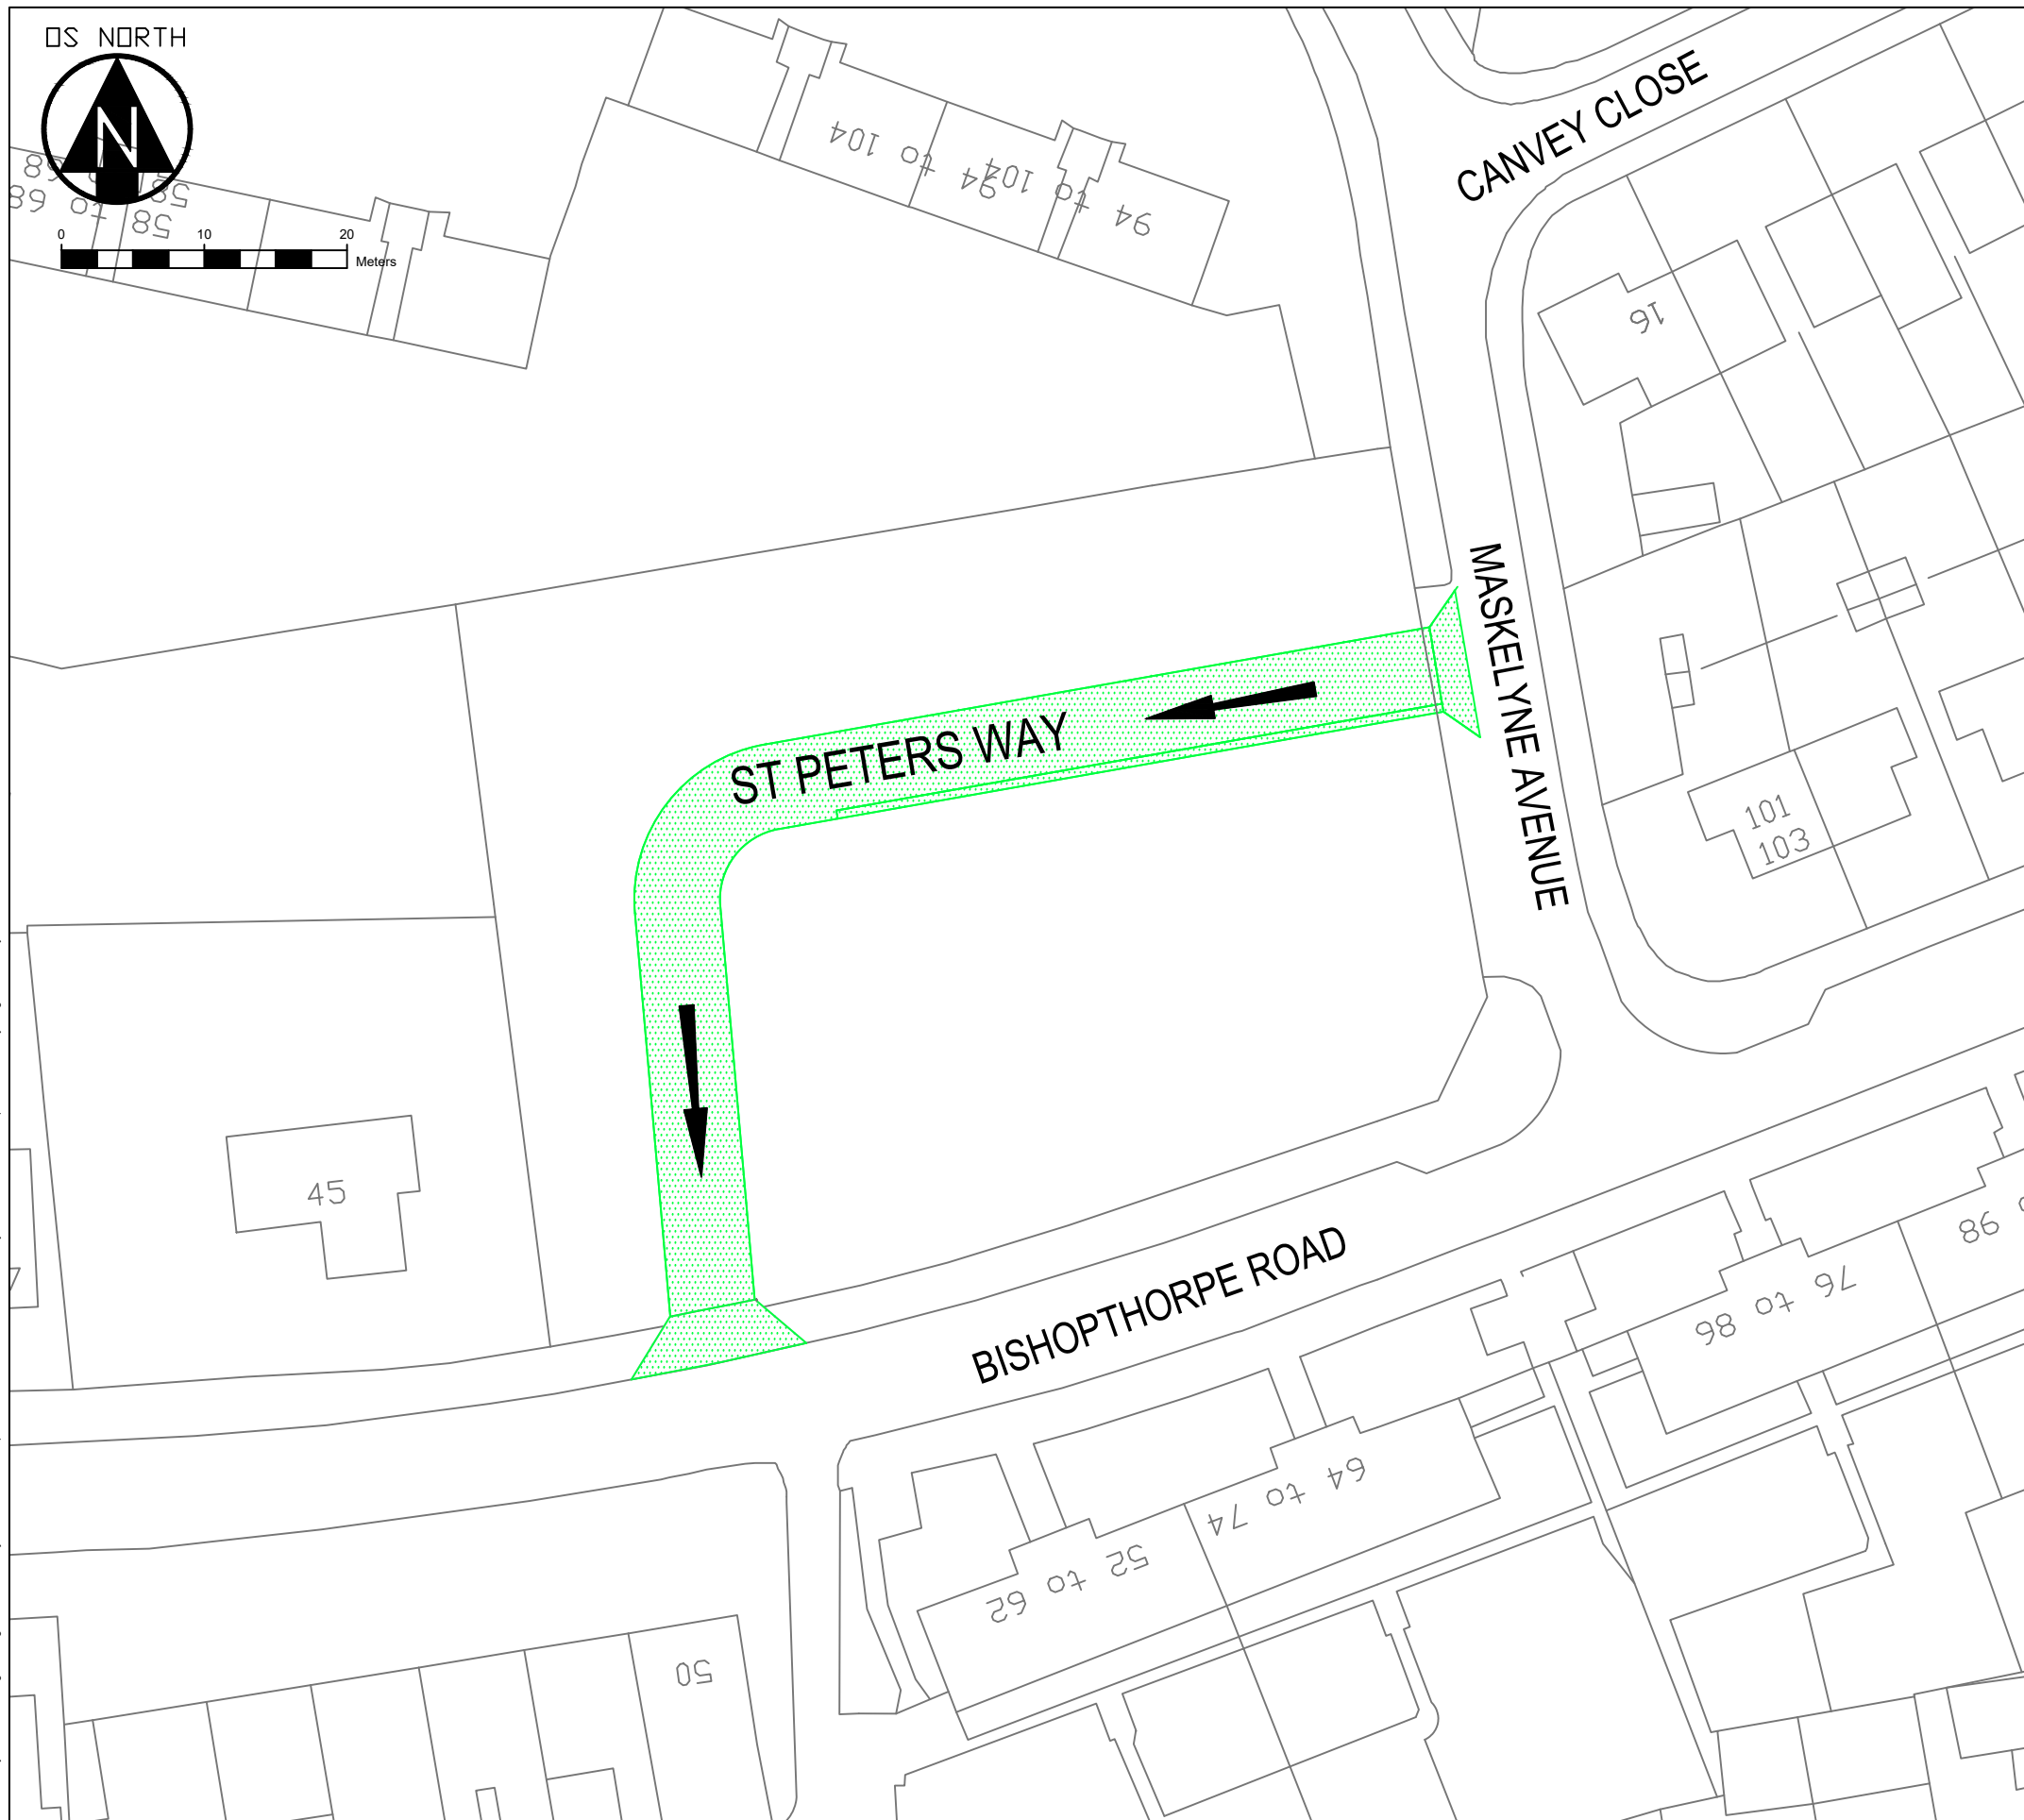

OS NORTH

0 10 20 Meters

### TRAFFIC ORDER KEY

One way in direction shown  
(Except cycles)