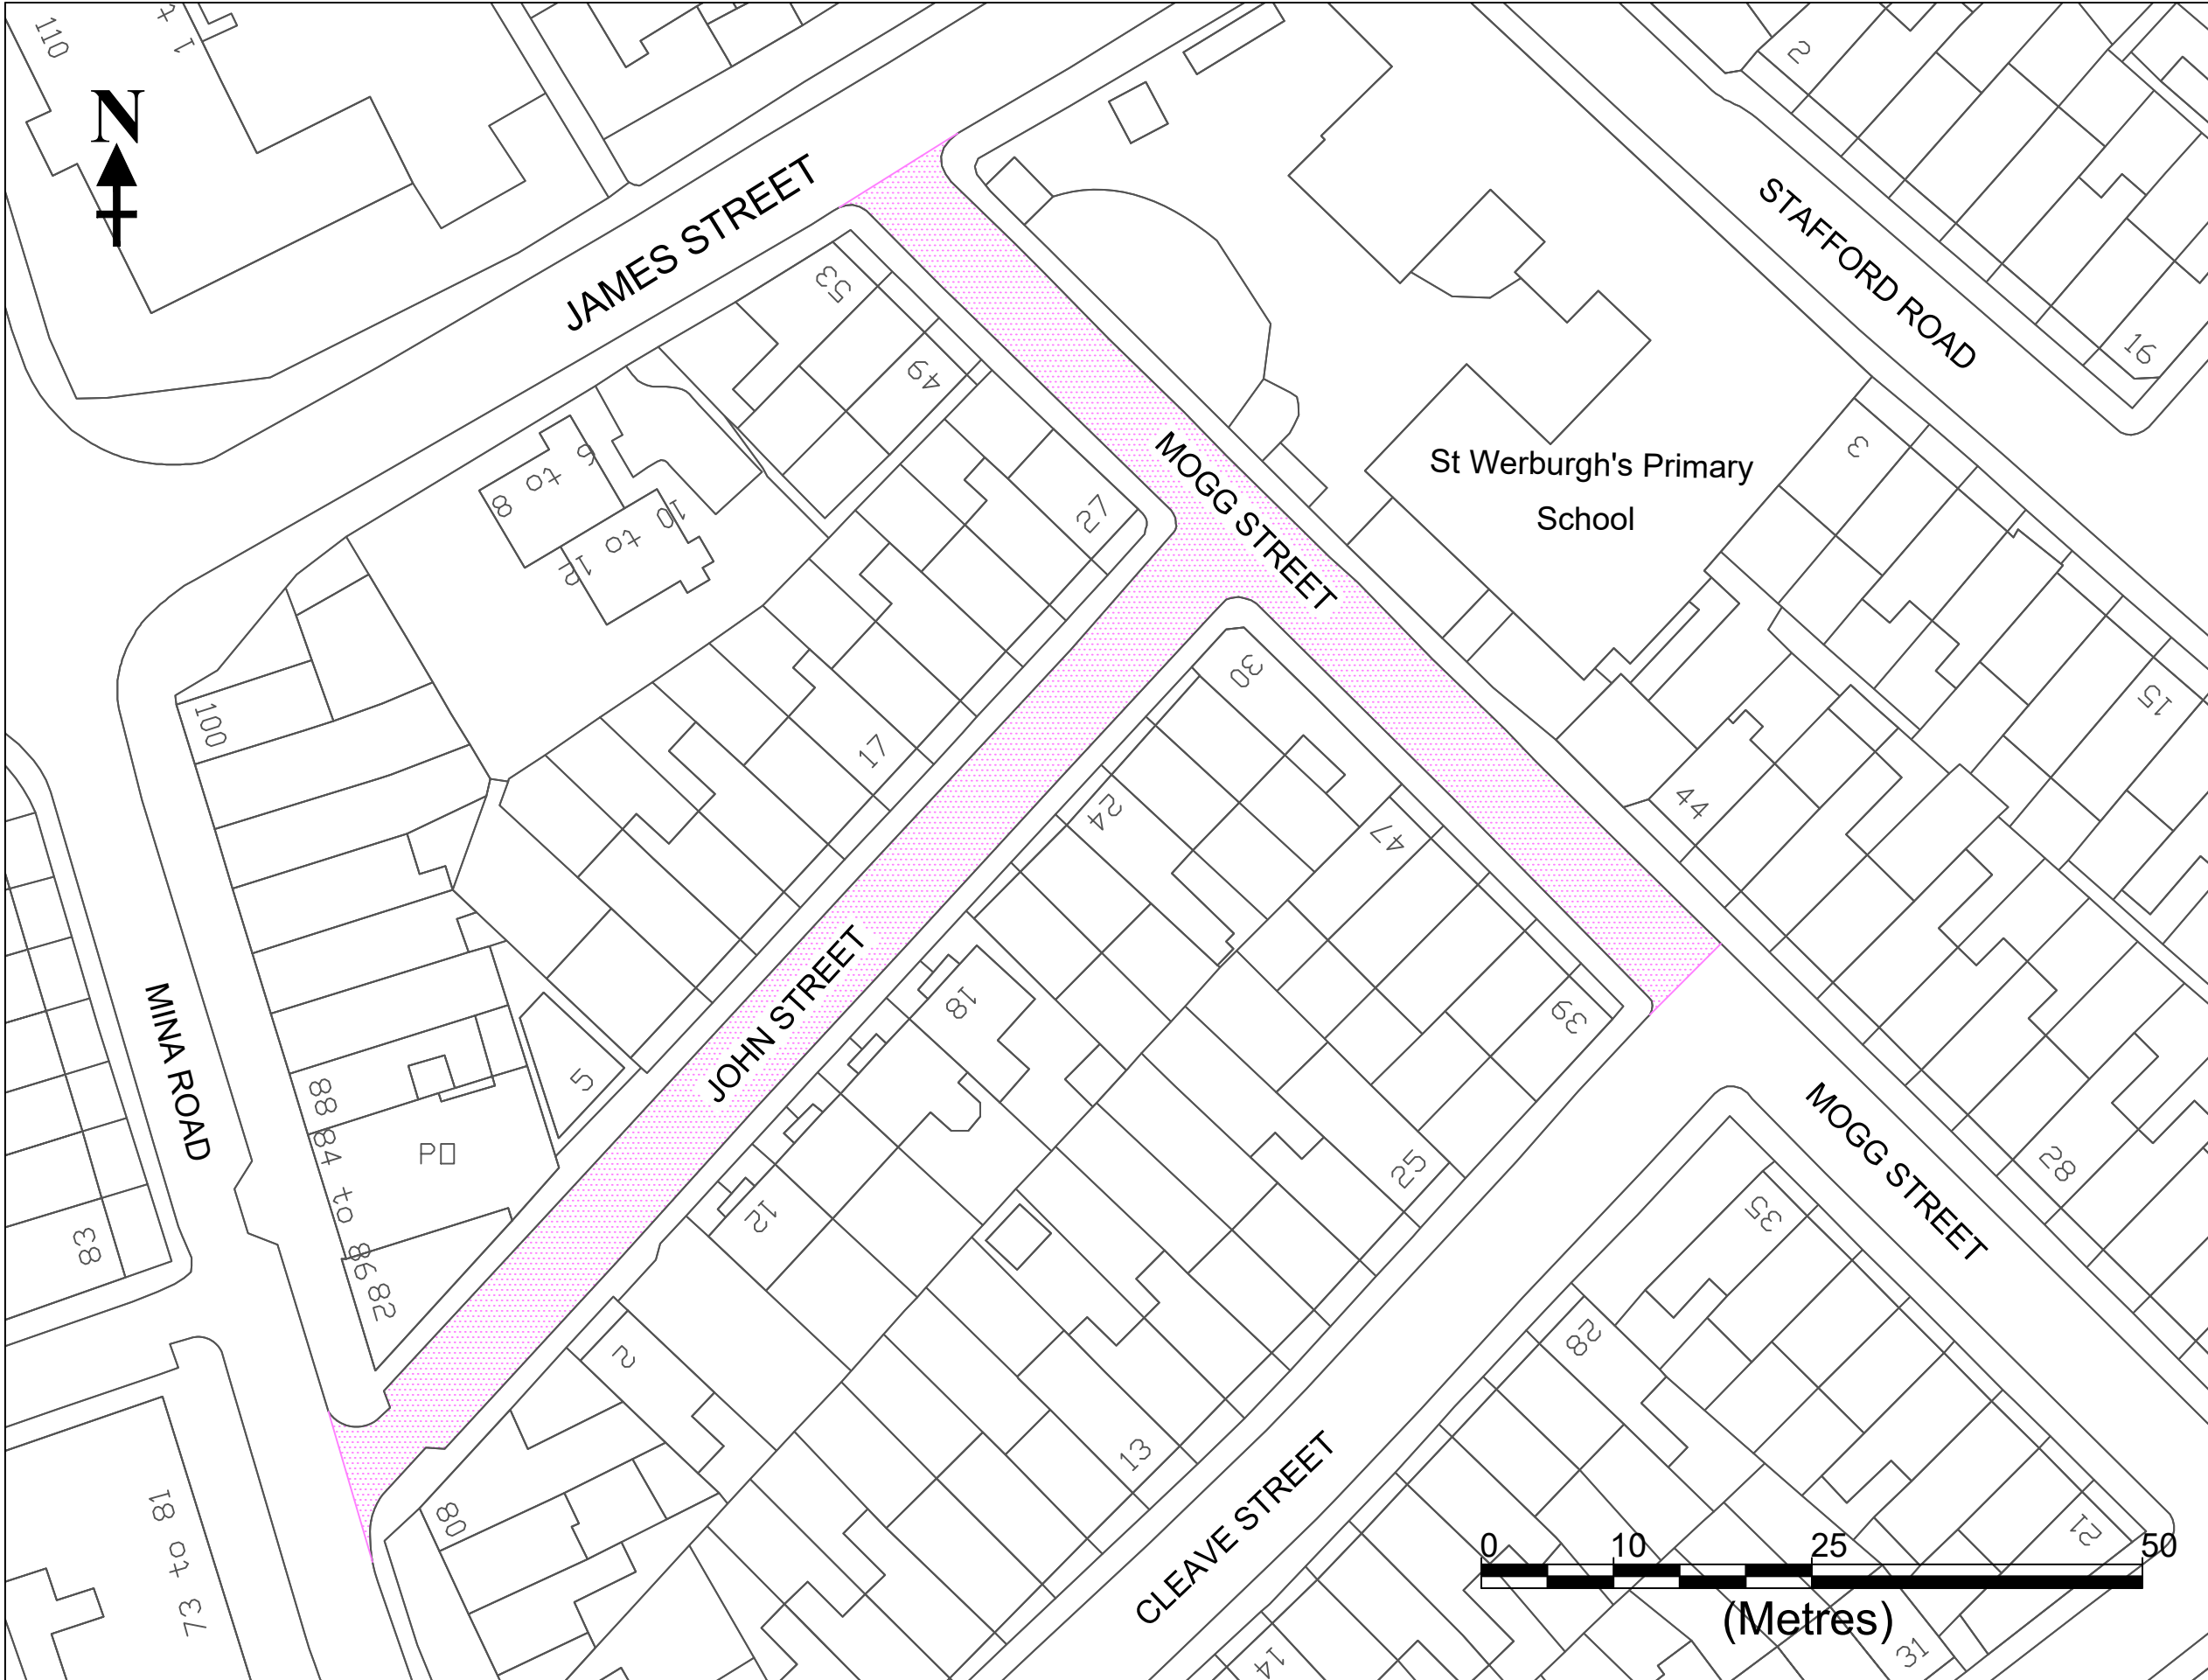

S:\TRAFFIC\Traffic Safety and Local Engineering\001_Traffic Schemes\RS2\1000\RS21014 - School Streets Preliminary Studies\St Werburgh's Primary School\SWSS - PoD - Rev C.dwg - Plotted by BRPLAP1 on Feb 02, 2024 - 11:46am

TRAFFIC ORDER KEY

 Prohibition of Driving
(except permit holders
and blue badge holders)
Mon - Fri
8:30 - 9:15am
2:45 - 3:30pm