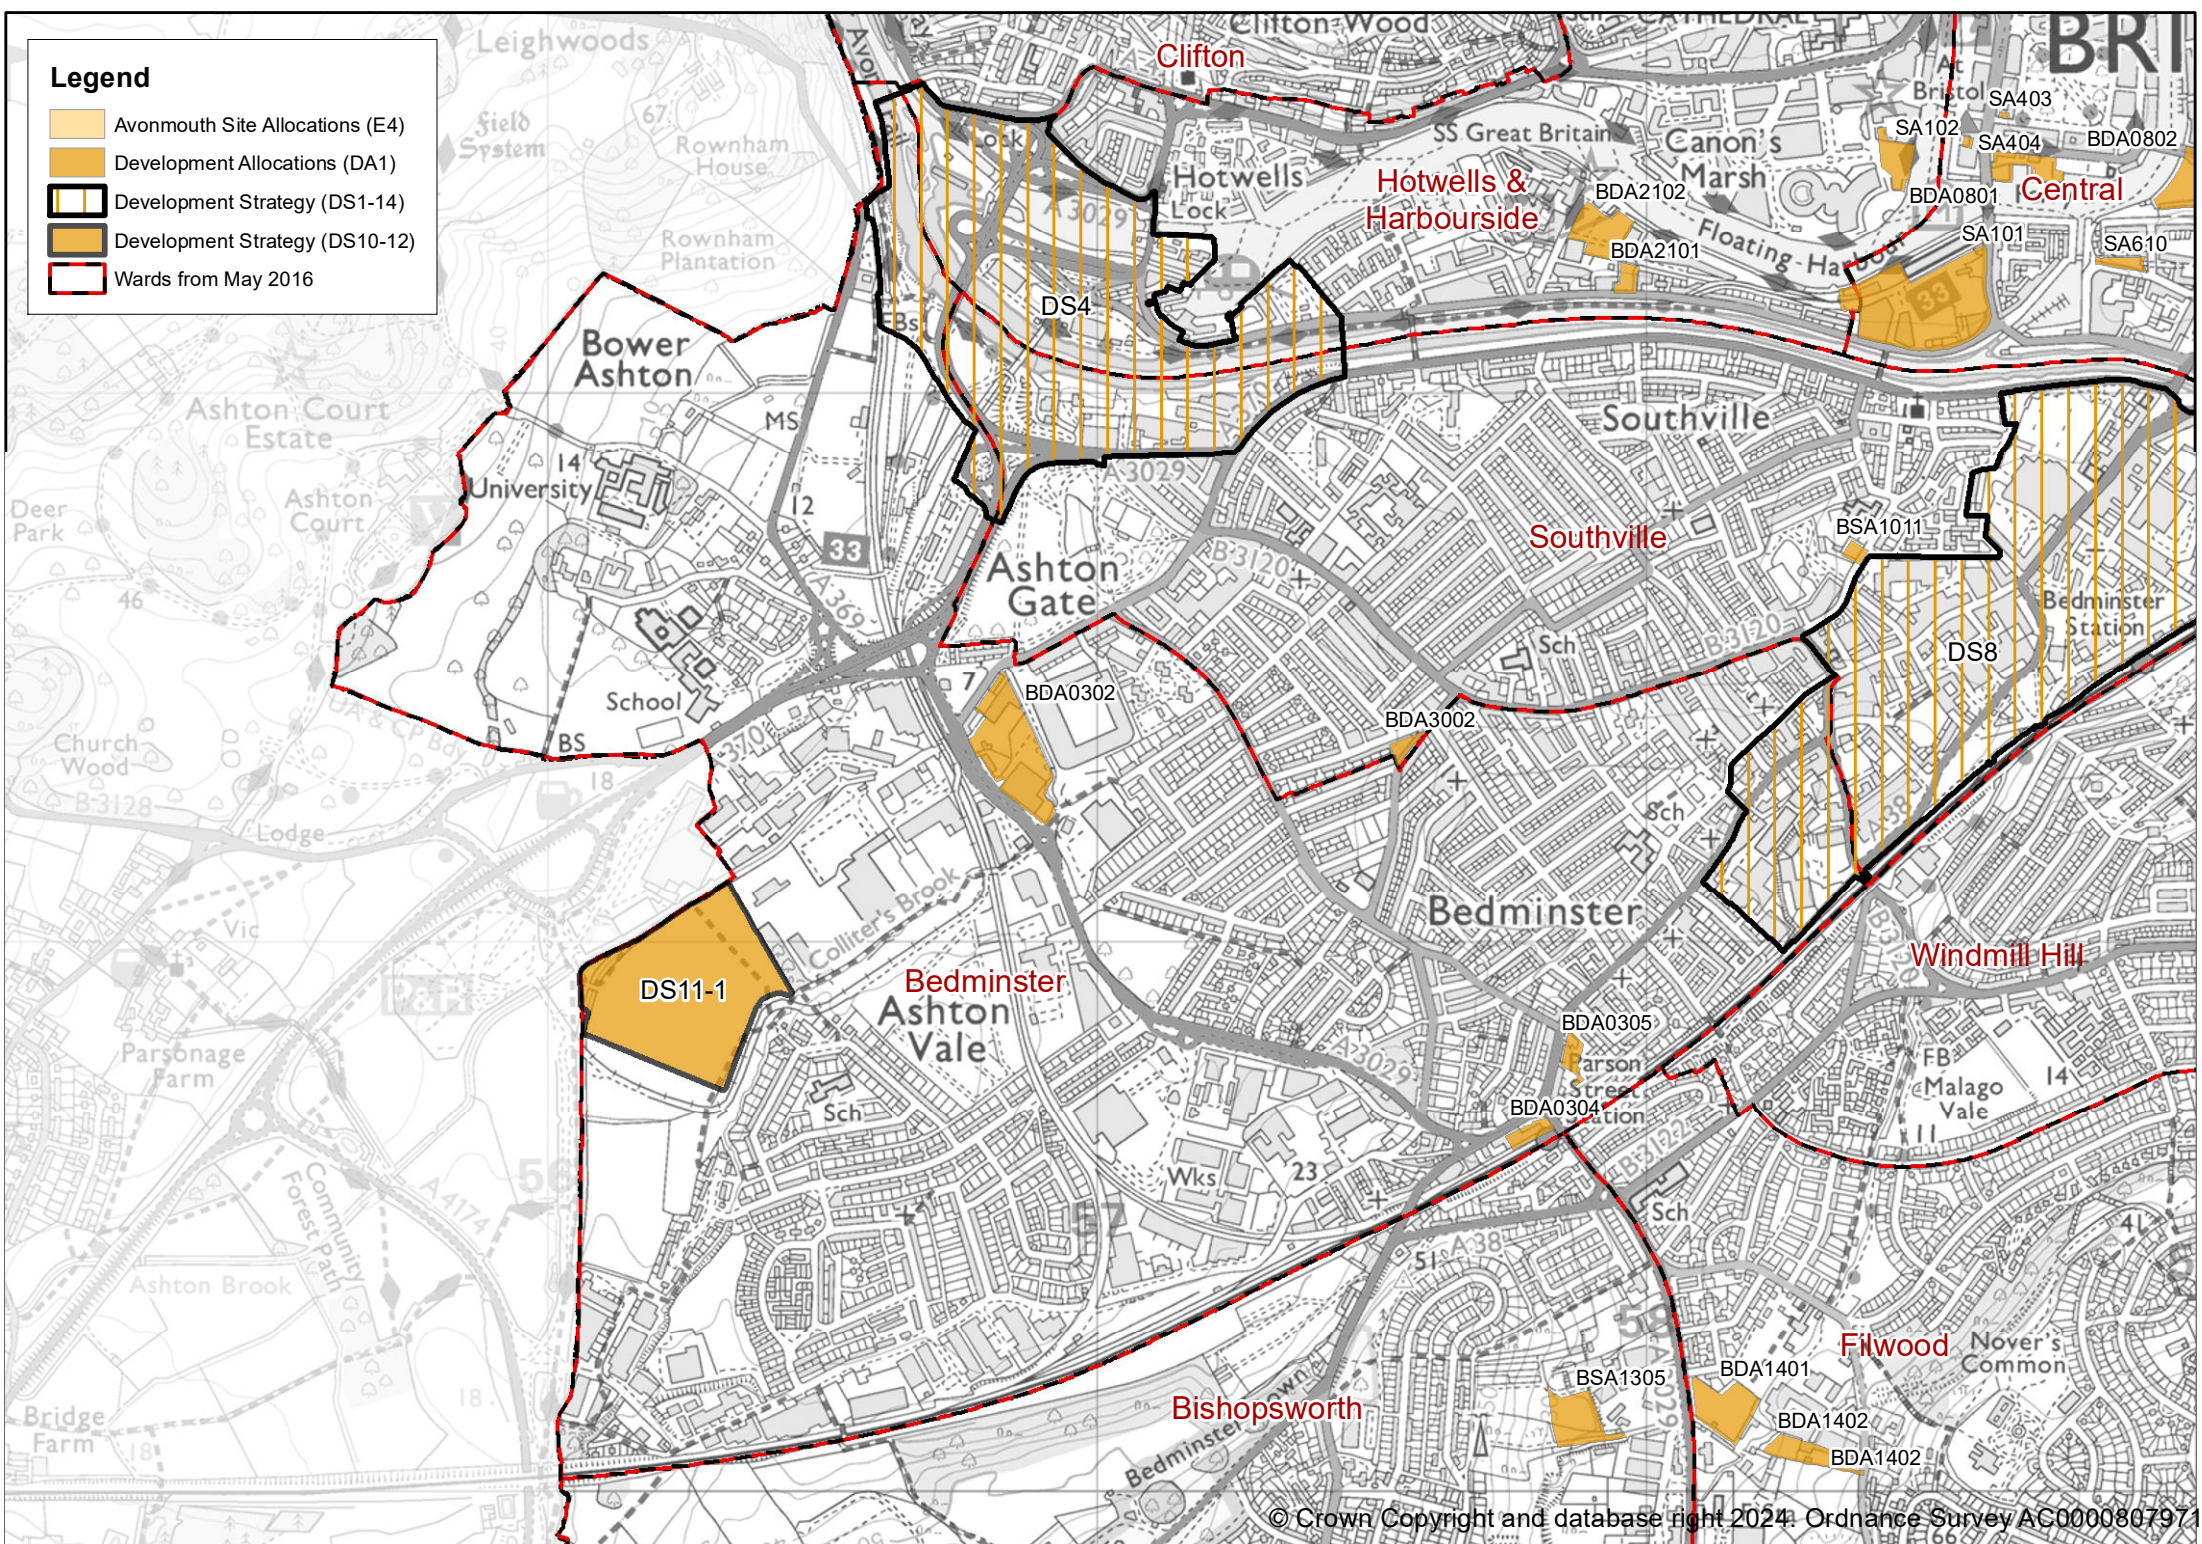

Legend

- Avonmouth Site Allocations (E4)
- Development Allocations (DA1)
- Development Strategy (DS1-14)
- Development Strategy (DS10-12)
- Wards from May 2016

Legend

- Avonmouth Site Allocations (E4)
- Development Allocations (DA1)
- Development Strategy (DS1-14)
- Development Strategy (DS10-12)
- Wards from May 2016

Legend

- Avonmouth Site Allocations (E4)
- Development Allocations (DA1)
- Development Strategy (DS1-14)
- Development Strategy (DS10-12)
- Wards from May 2016

Legend

- Avonmouth Site Allocations (E4)
- Development Allocations (DA1)
- Development Strategy (DS1-14)
- Development Strategy (DS10-12)
- W: Is from May 2016