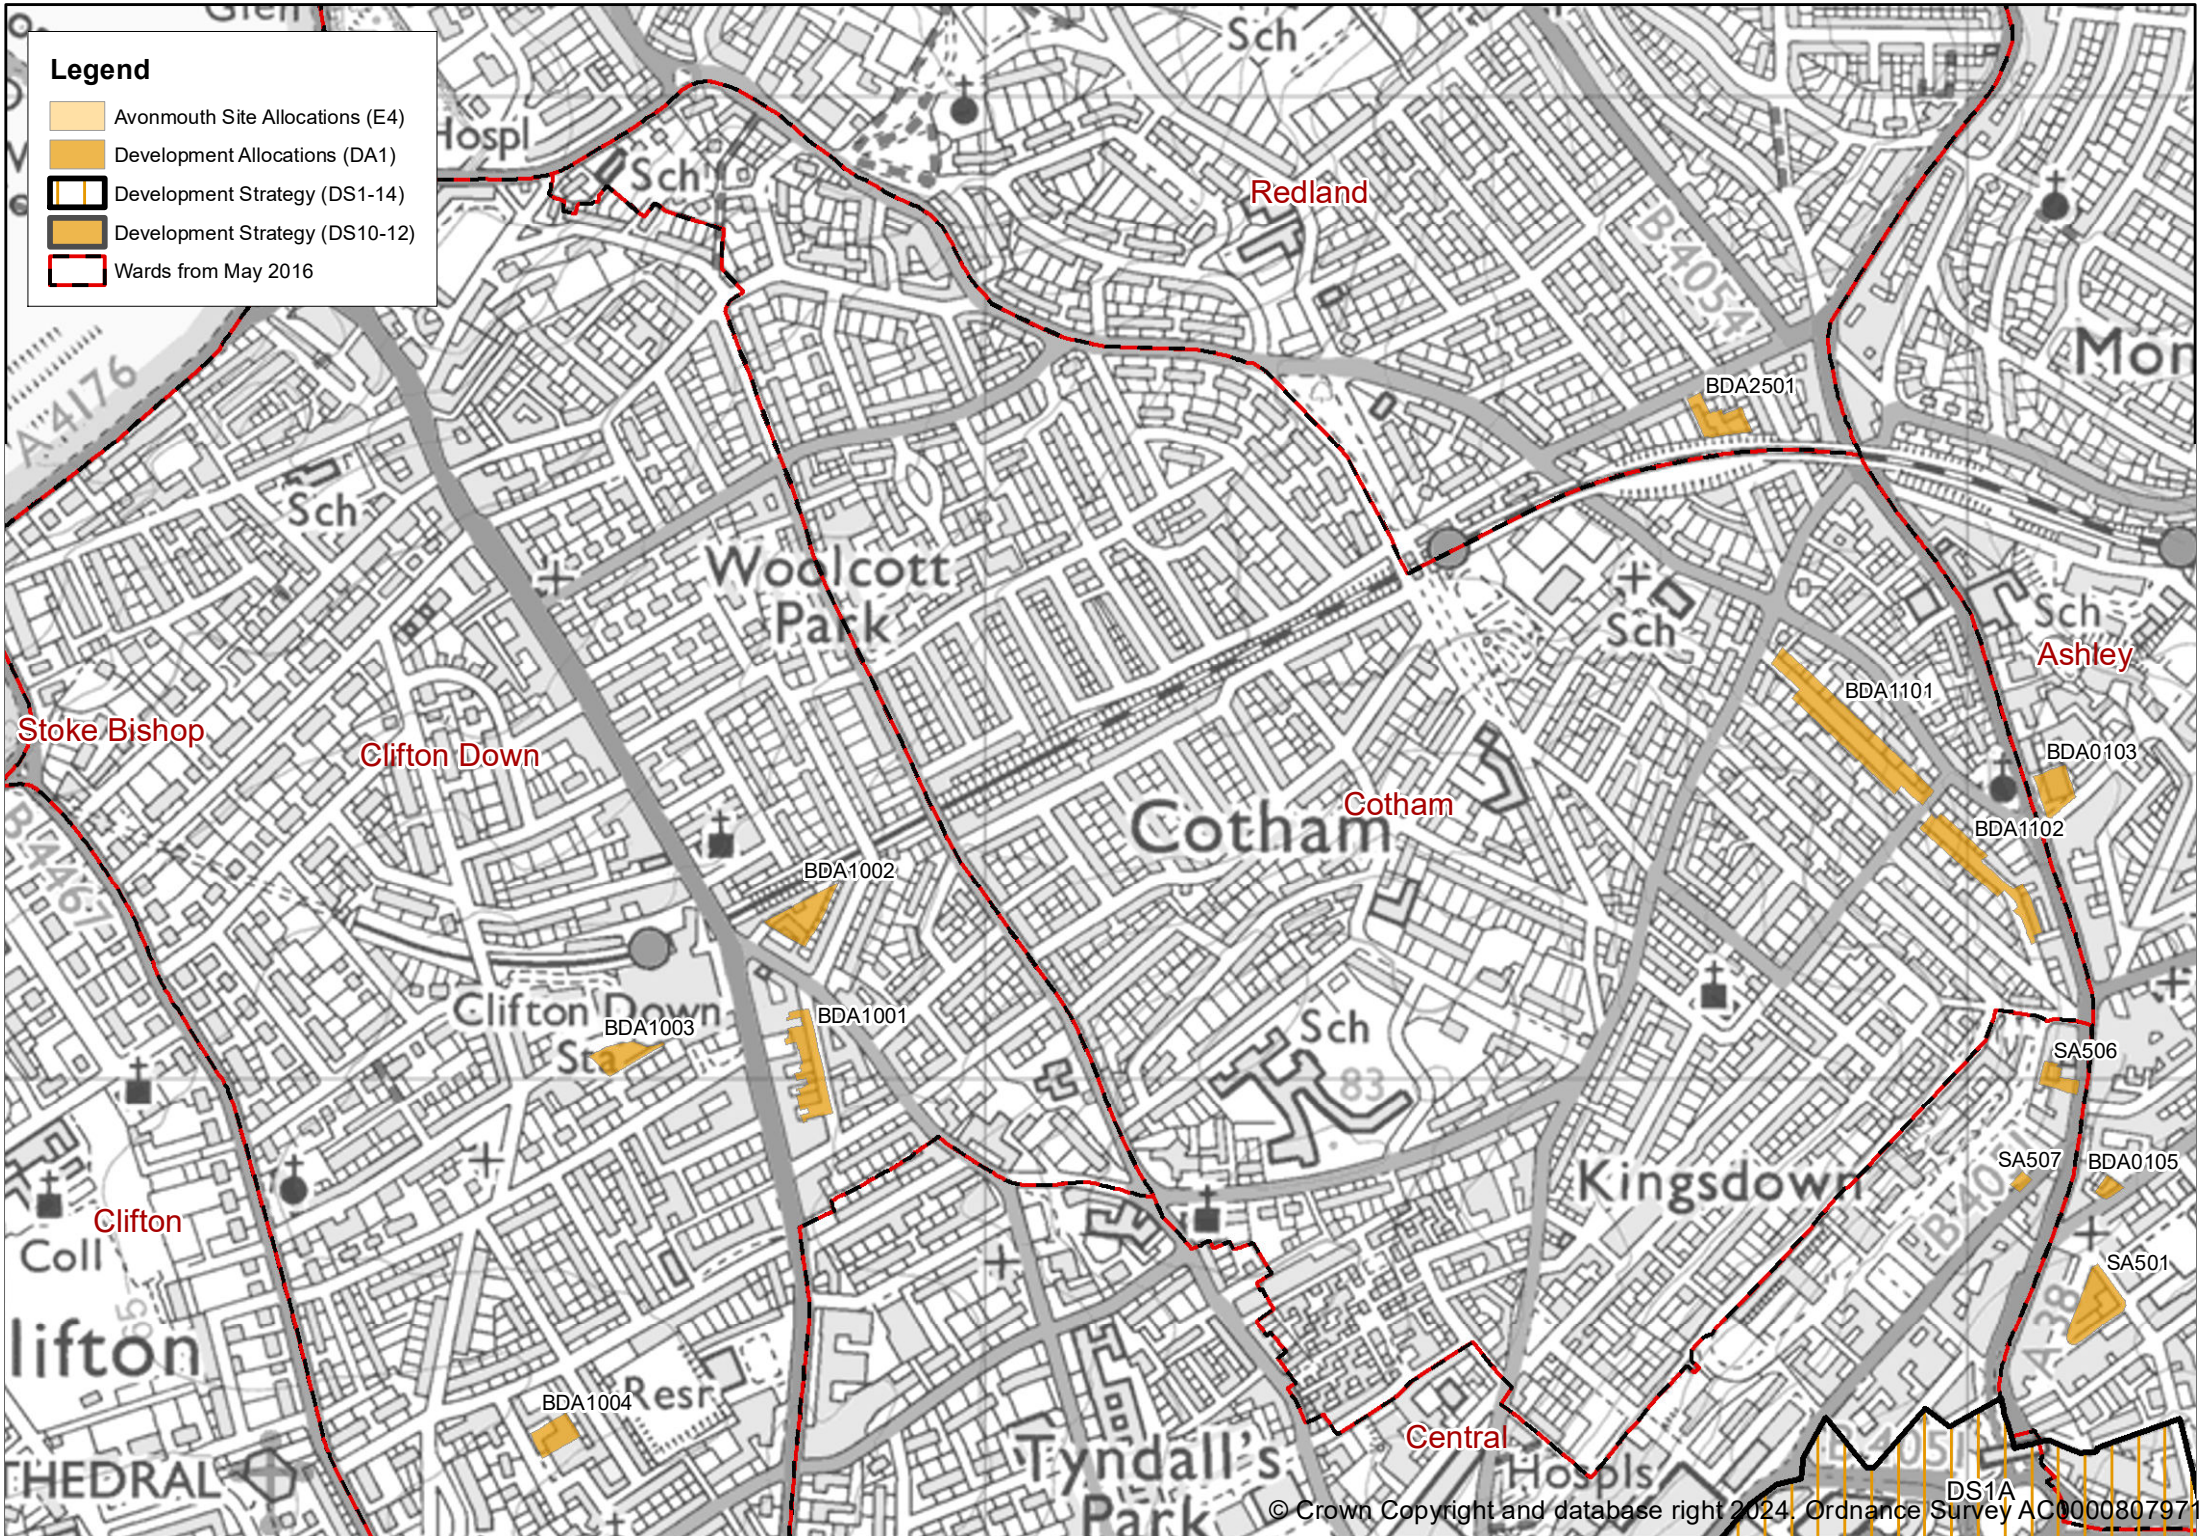

Legend

- Avonmouth Site Allocations (E4)
- Development Allocations (DA1)
- Development Strategy (DS1-14)
- Development Strategy (DS10-12)
- Wards from May 2016

Legend

- Avonmouth Site Allocations (E4)
- Development Allocations (DA1)
- Development Strategy (DS1-14)
- Development Strategy (DS10-12)
- W: Is from May 2016

Legend

-  Avonmouth Site Allocations (E4)
-  Development Allocations (DA1)
-  Development Strategy (DS1-14)
-  Development Strategy (DS10-12)
-  Wards from May 2016

Legend

- Avonmouth Site Allocations (E4)
- Development Allocations (DA1)
- Development Strategy (DS1-14)
- Development Strategy (DS10-12)
- Wards from May 2016