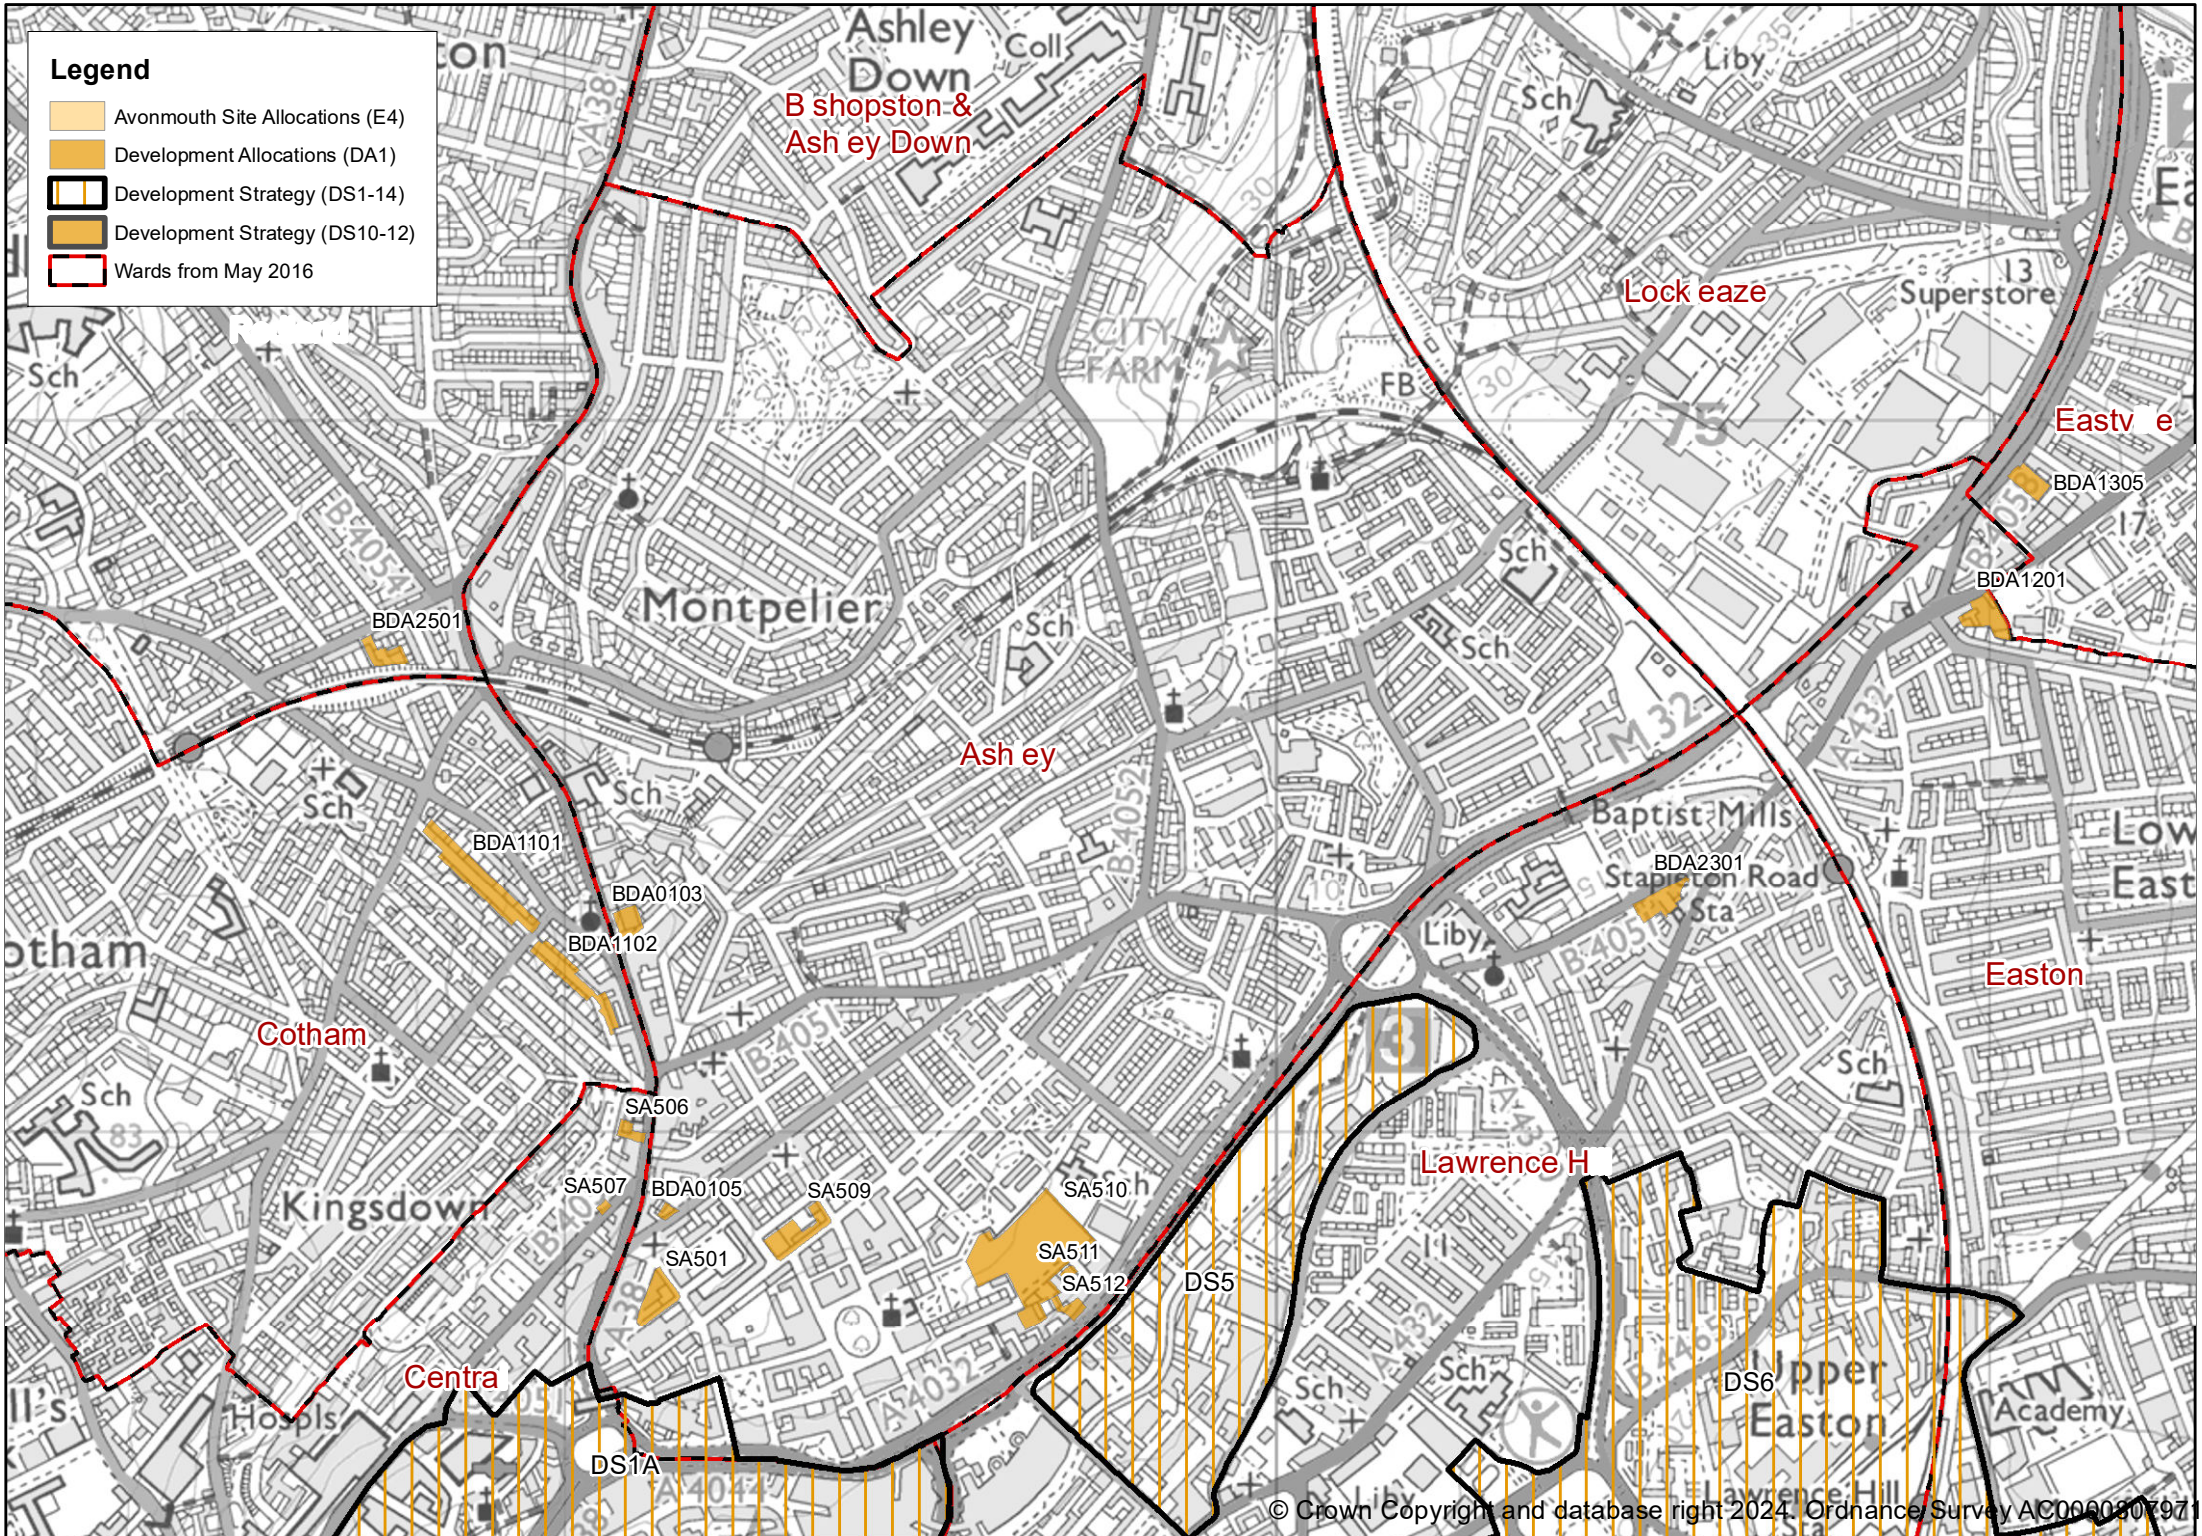

Legend

- Avonmouth Site Allocations (E4)
- Development Allocations (DA1)
- Development Strategy (DS1-14)
- Development Strategy (DS10-12)
- Wards from May 2016

Legend

- Avonmouth Site Allocations (E4)
- Development Allocations (DA1)
- Development Strategy (DS1-14)
- Development Strategy (DS10-12)
- Wards from May 2016

Legend

- Avonmouth Site Allocations (E4)
- Development Allocations (DA1)
- Development Strategy (DS1-14)
- Development Strategy (DS10-12)
- Wards from May 2016

Legend

- Avonmouth Site Allocations (E4)
- Development Allocations (DA1)
- Development Strategy (DS1-14)
- Development Strategy (DS10-12)
- W: Is from May 2016