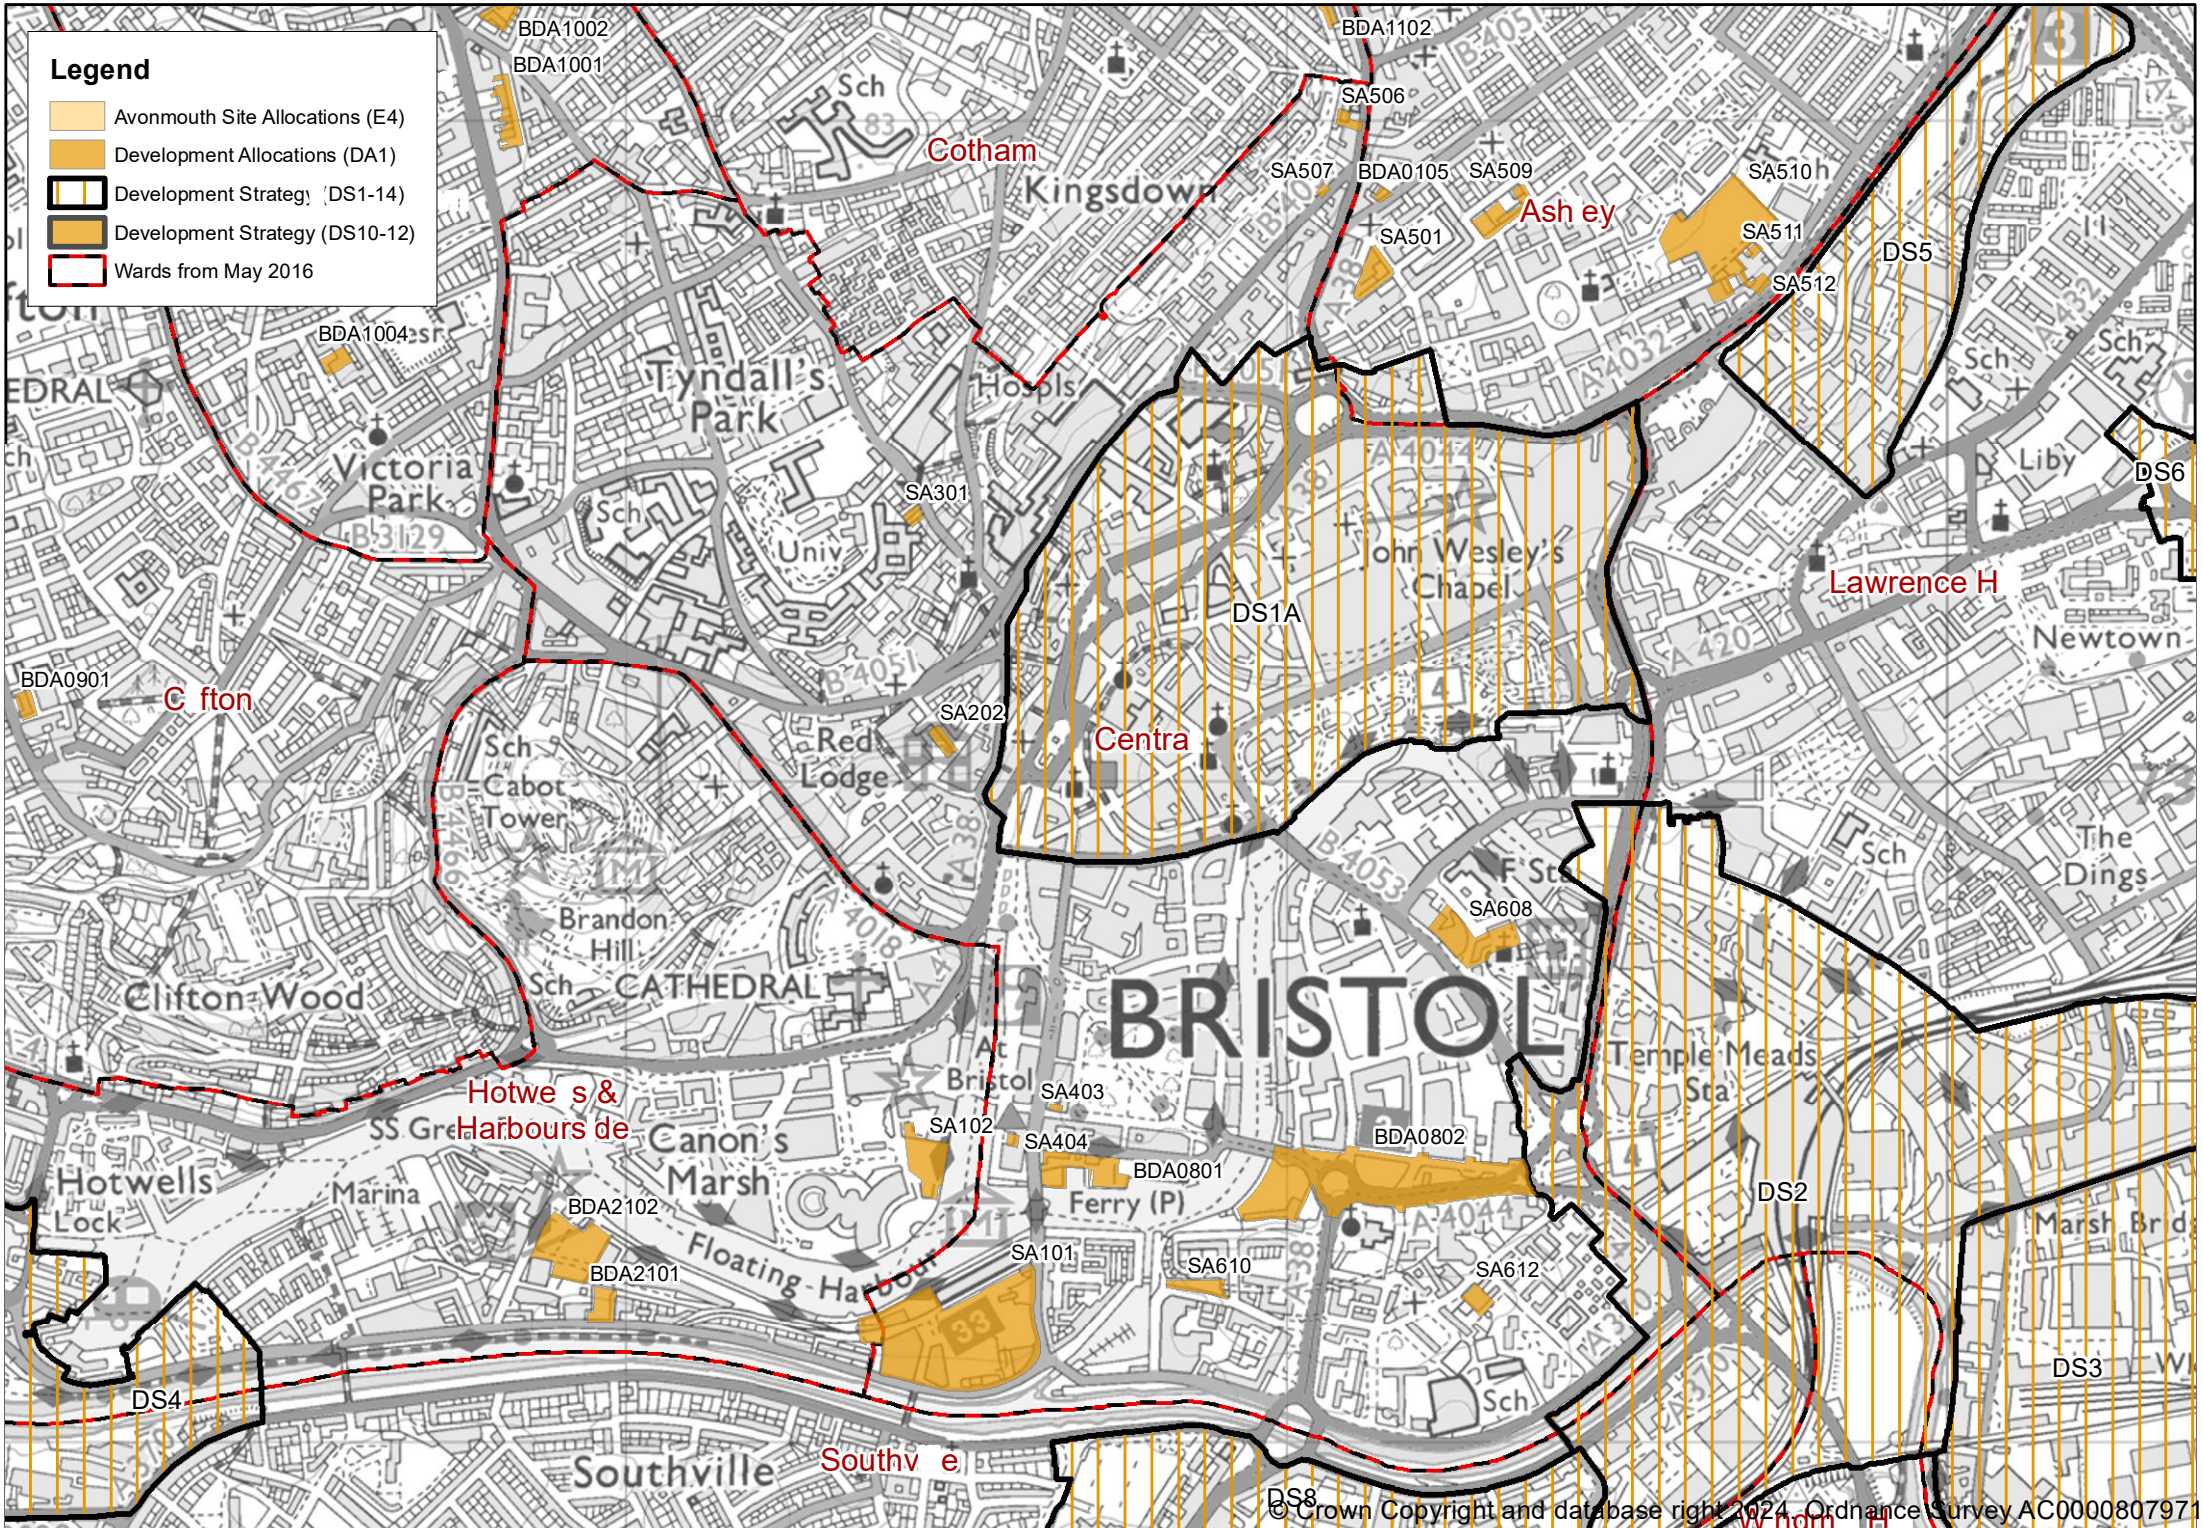

Legend

-  Avonmouth Site Allocations (E4)
-  Development Allocations (DA1)
-  Development Strategy (DS1-14)
-  Development Strategy (DS10-12)
-  Wards from May 2016

Legend

- Avonmouth Site Allocations (E4)
- Development Allocations (DA1)
- Development Strategy (DS1-14)
- Development Strategy (DS10-12)
- Wards from May 2016

Legend

- Avonmouth Site Allocations (E4)
- Development Allocations (DA1)
- Development Strategy (DS1-14)
- Development Strategy (DS10-12)
- Wards from May 2016

Legend

- Avonmouth Site Allocations (E4)
- Development Allocations (DA1)
- Development Strategy (DS1-14)
- Development Strategy (DS10-12)
- W: Is from May 2016