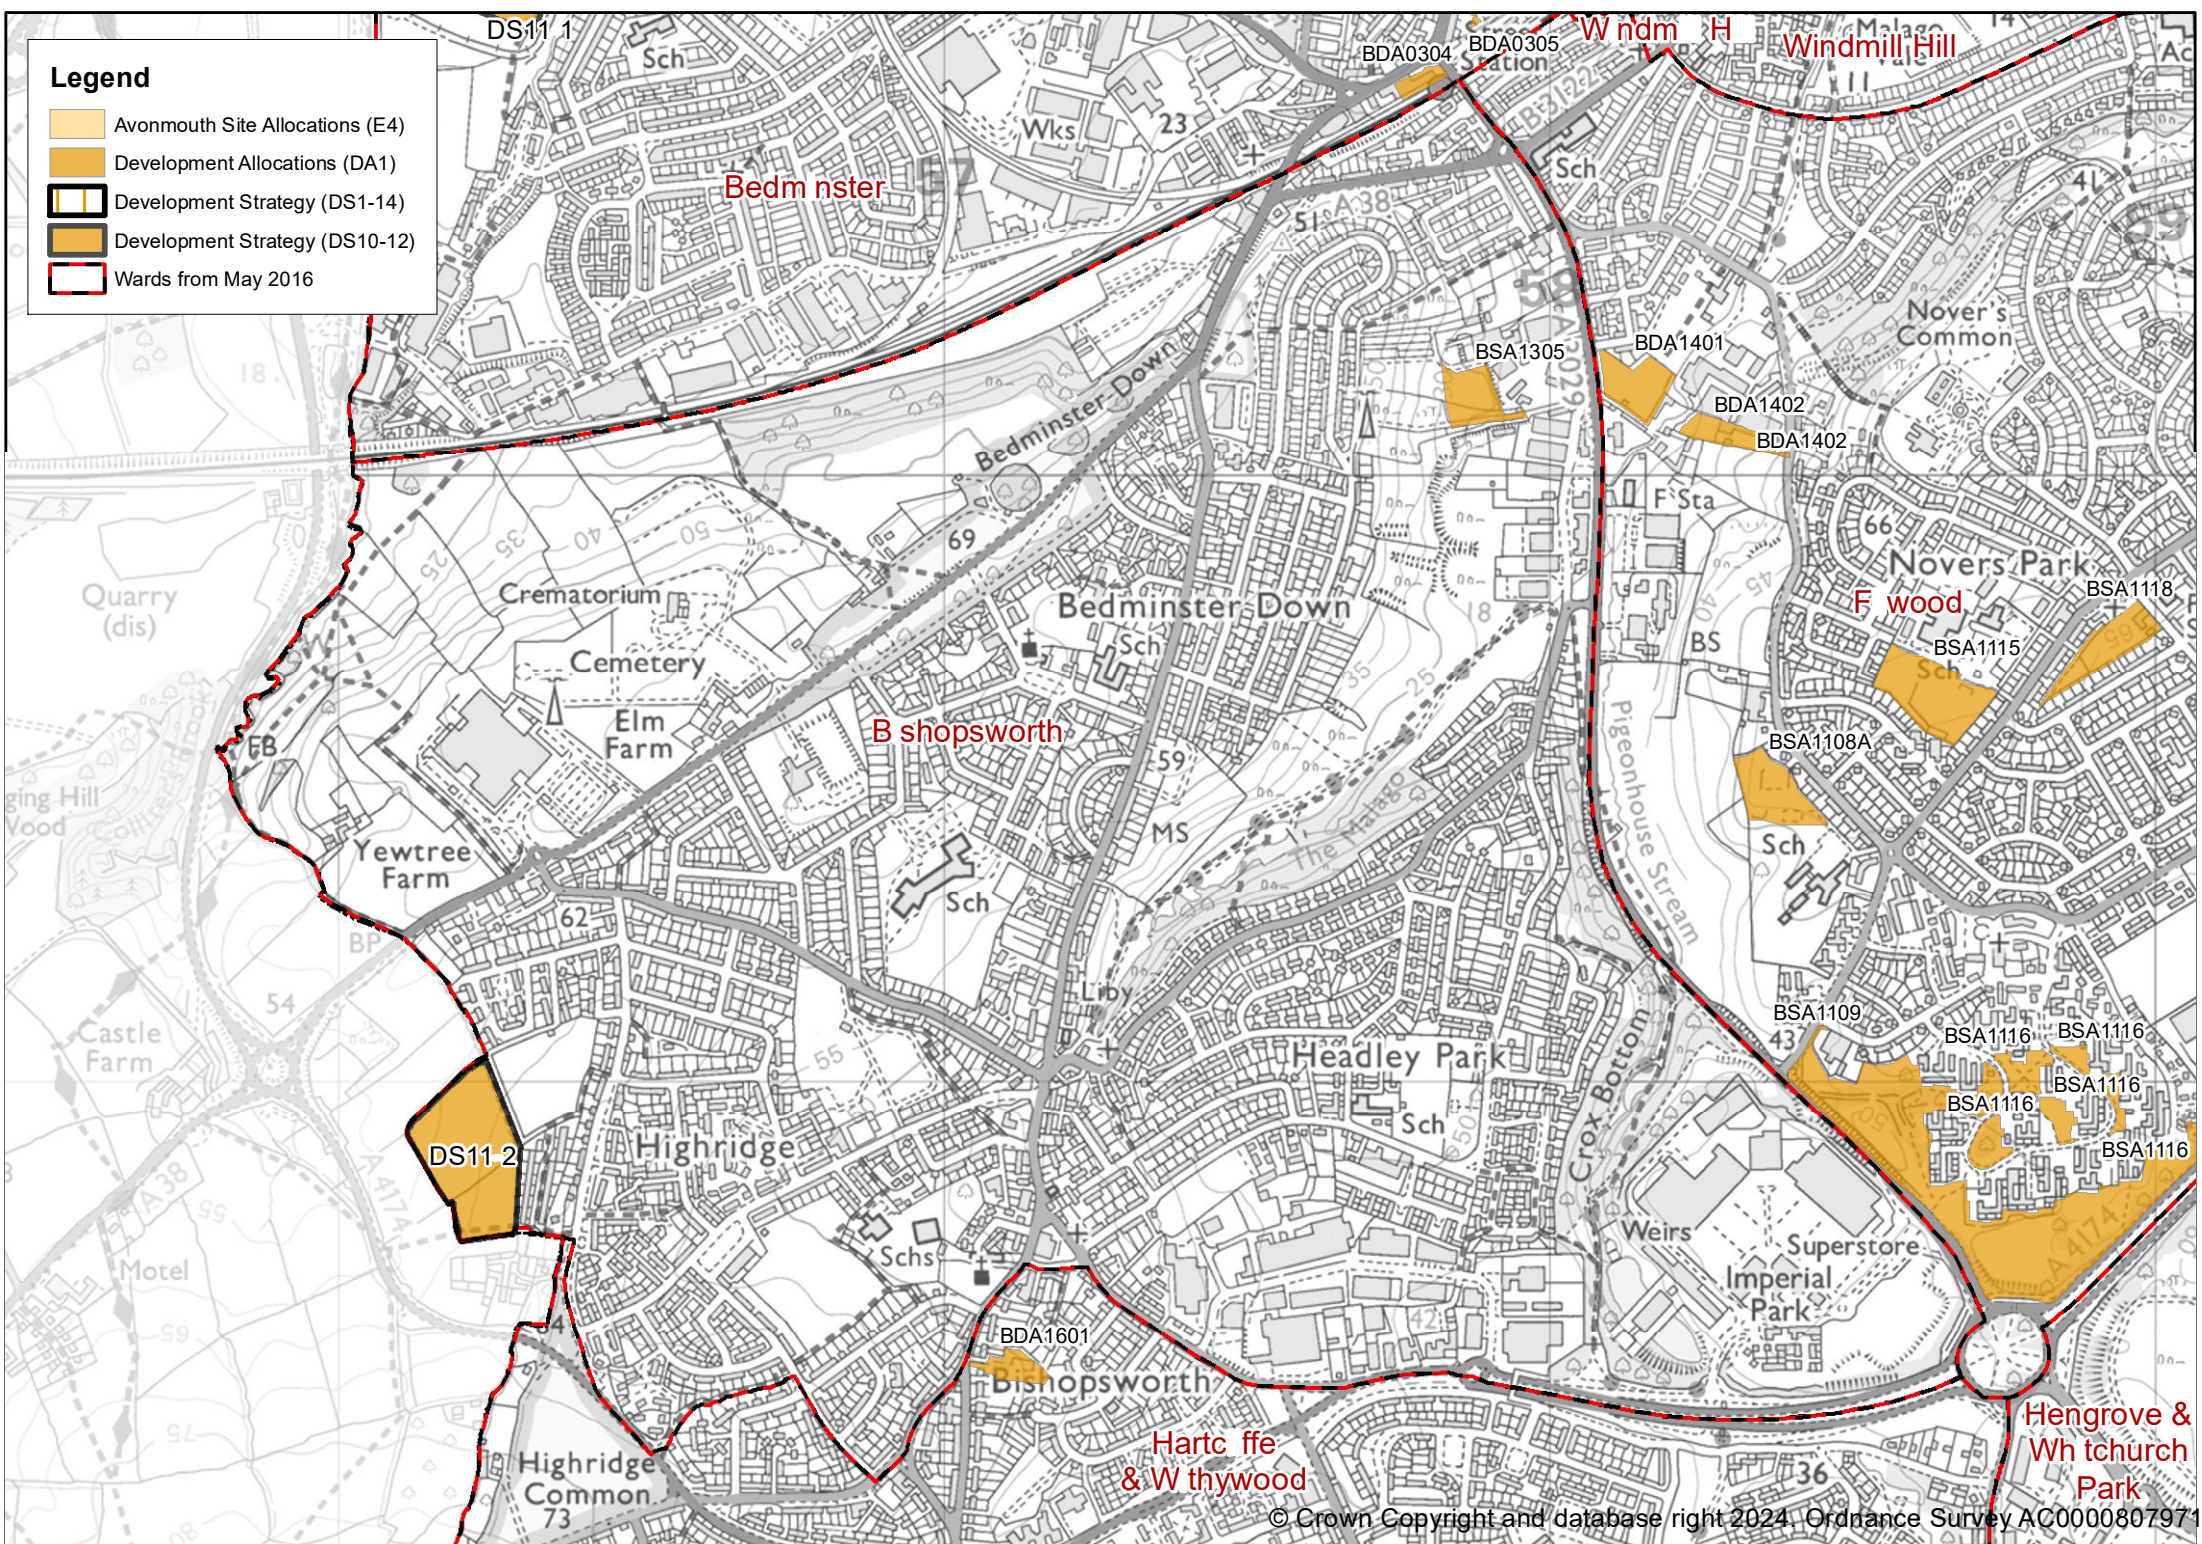

Legend

- Avonmouth Site Allocations (E4)
- Development Allocations (DA1)
- Development Strategy (DS1-14)
- Development Strategy (DS10-12)
- Wards from May 2016

Legend

- Avonmouth Site Allocations (E4)
- Development Allocations (DA1)
- Development Strategy (DS1-14)
- Development Strategy (DS10-12)
- Wards from May 2016

Legend

- Avonmouth Site Allocations (E4)
- Development Allocations (DA1)
- Development Strategy (DS1-14)
- Development Strategy (DS10-12)
- Wards from May 2016

Legend

- Avonmouth Site Allocations (E4)
- Development Allocations (DA1)
- Development Strategy (DS1-14)
- Development Strategy (DS10-12)
- W: Is from May 2016

Legend

- Avonmouth Site Allocations (E4)
- Development Allocations (DA1)
- Development Strategy (DS1-14)
- Development Strategy (DS10-12)
- Wards from May 2016