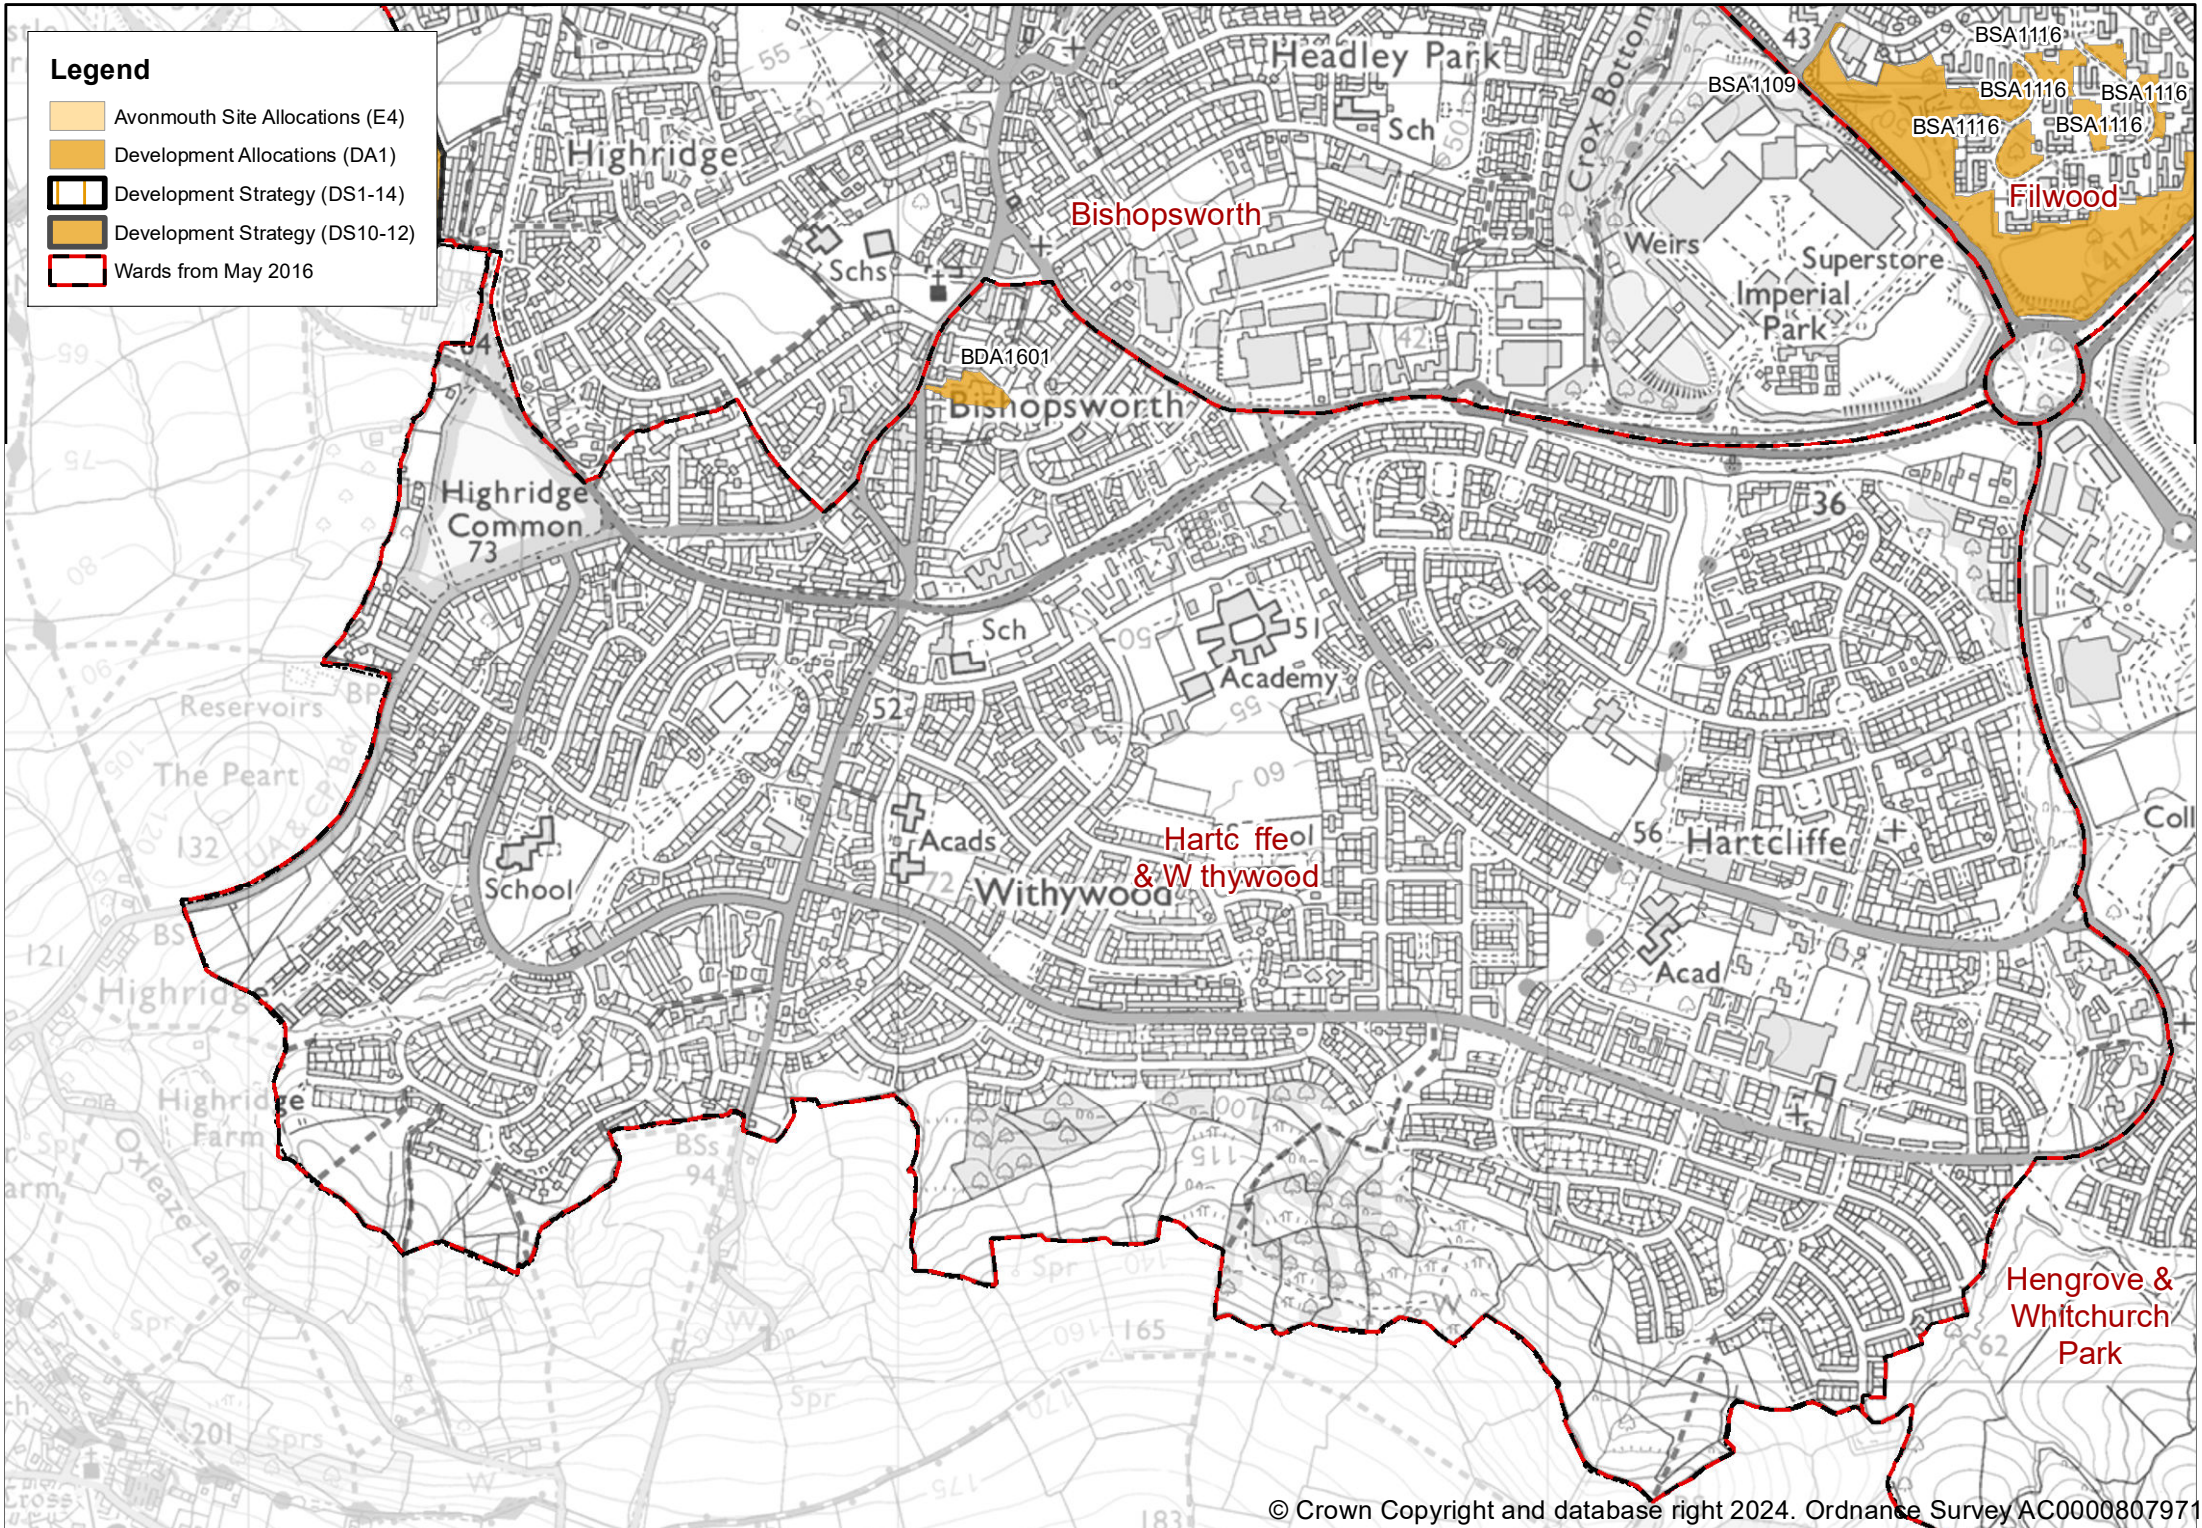

Legend

-  Avonmouth Site Allocations (E4)
-  Development Allocations (DA1)
-  Development Strategy (DS1-14)
-  Development Strategy (DS10-12)
-  Wards from May 2016

Legend

- Avonmouth Site Allocations (E4)
- Development Allocations (DA1)
- Development Strategy (DS1-14)
- Development Strategy (DS10-12)
- Wards from May 2016

Legend

- Avonmouth Site Allocations (E4)
- Development Allocations (DA1)
- Development Strategy (DS1-14)
- Development Strategy (DS10-12)
- Wards from May 2016