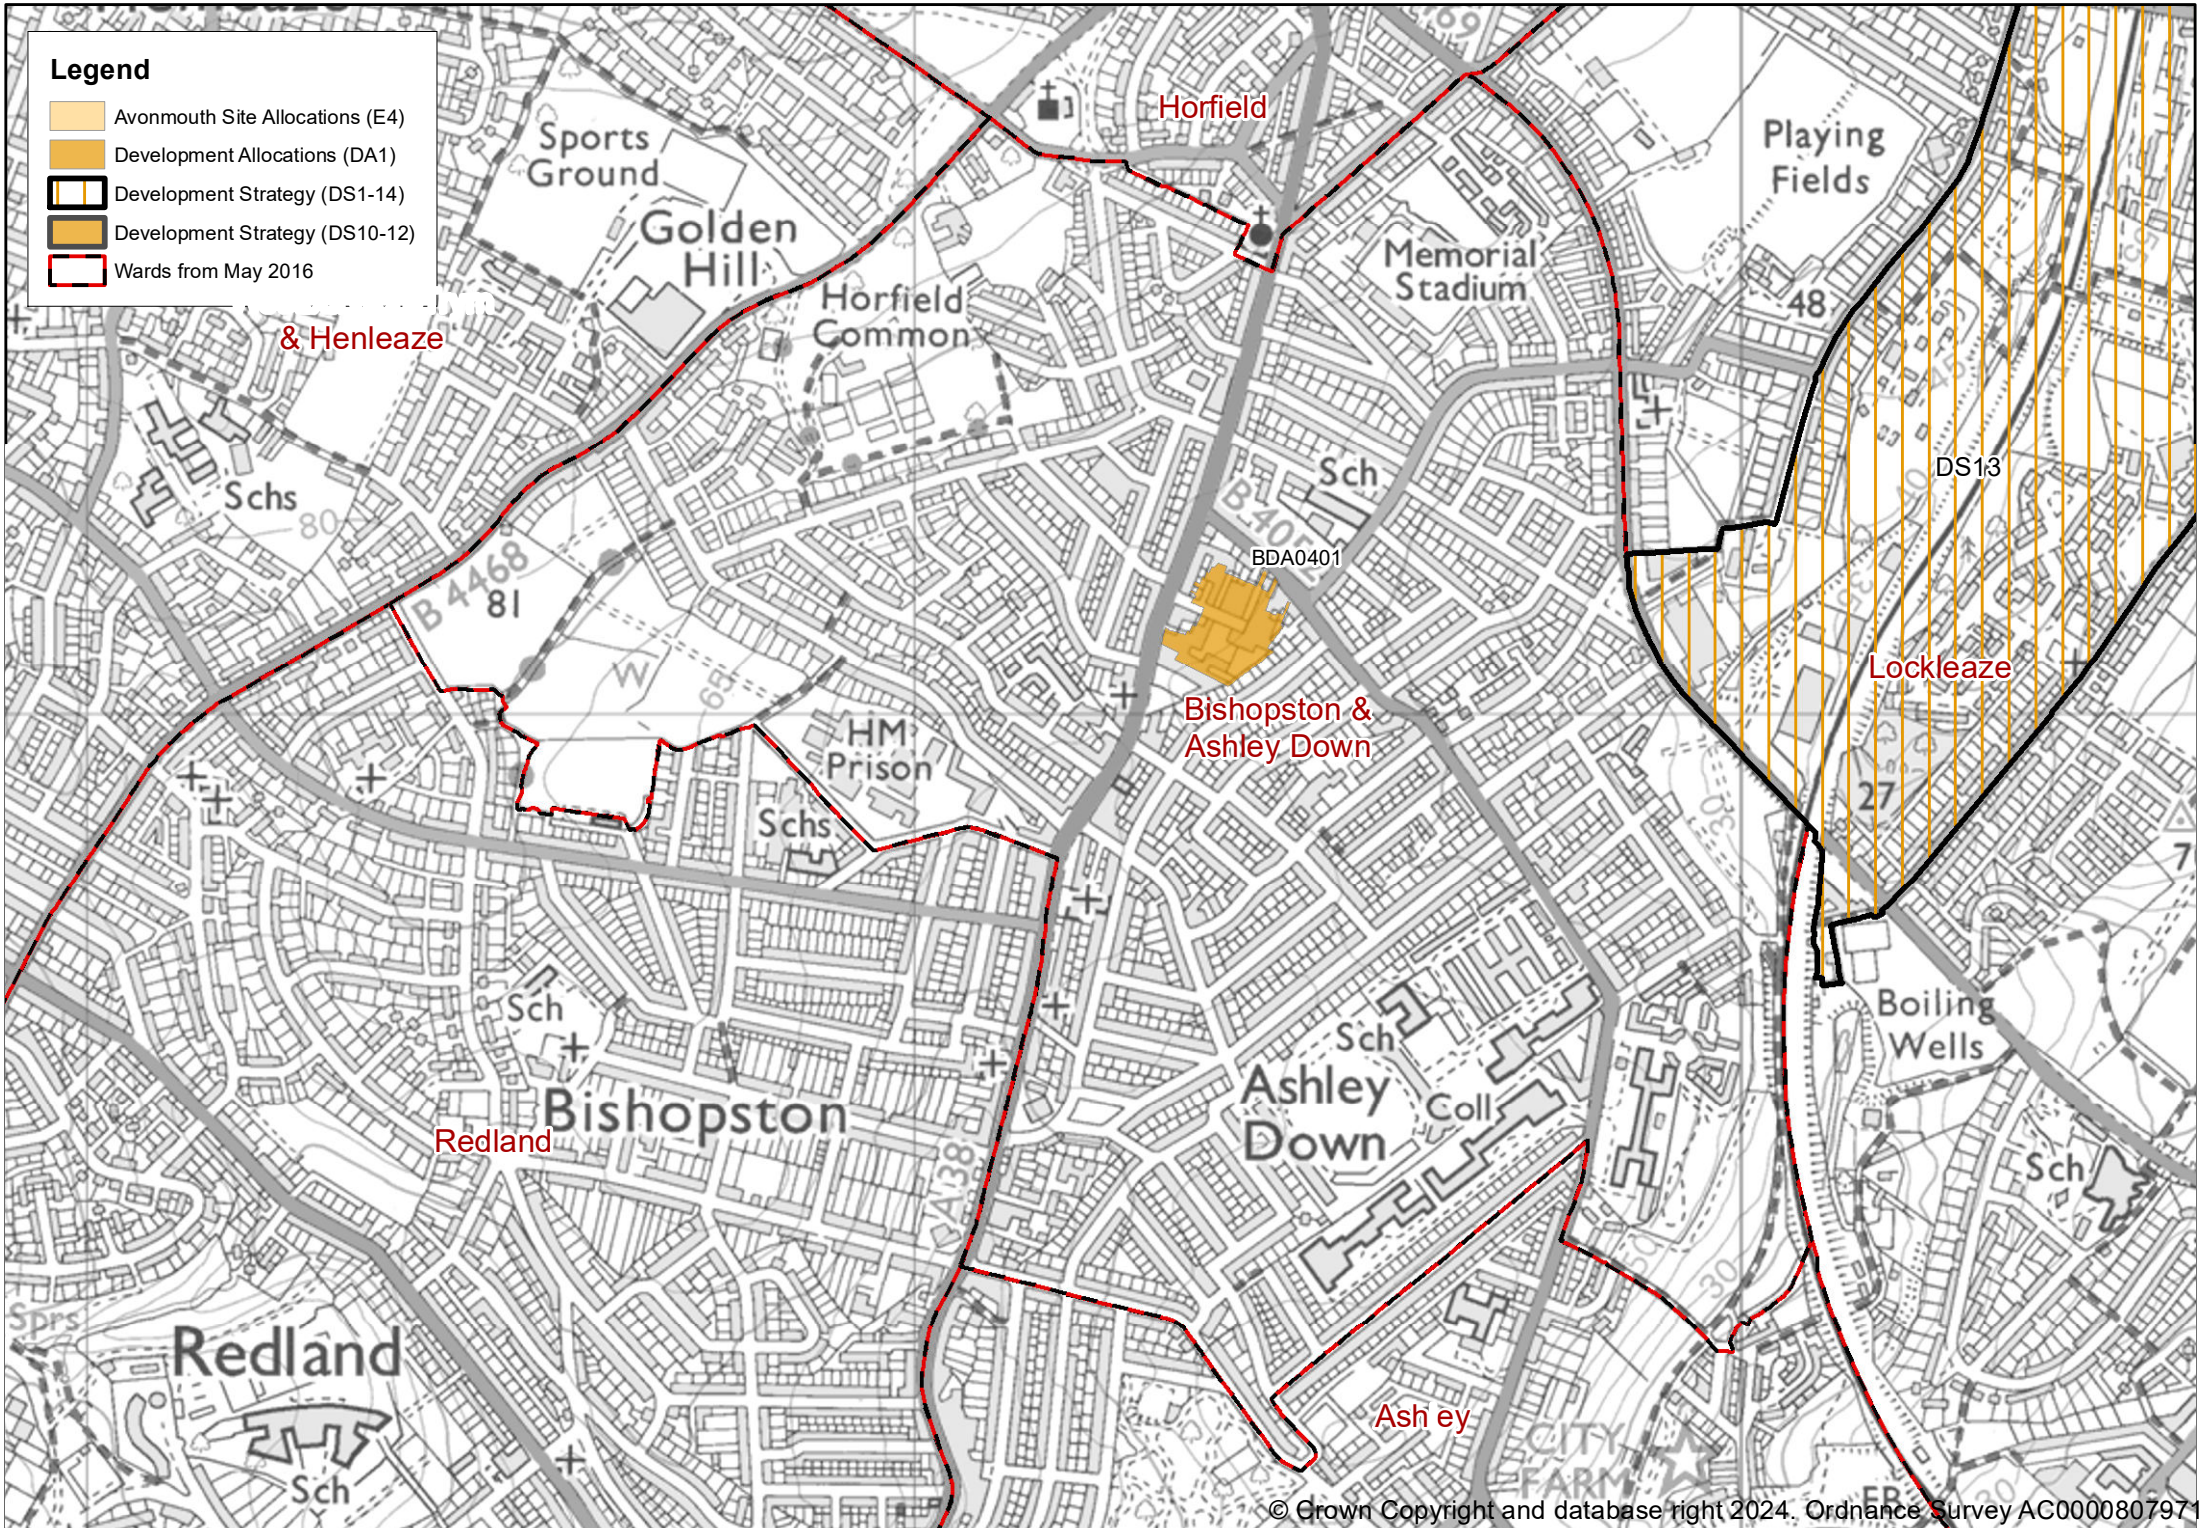

Legend

- Avonmouth Site Allocations (E4)
- Development Allocations (DA1)
- Development Strategy (DS1-14)
- Development Strategy (DS10-12)
- Wards from May 2016

Legend

- Avonmouth Site Allocations (E4)
- Development Allocations (DA1)
- Development Strategy (DS1-14)
- Development Strategy (DS10-12)
- Wards from May 2016

Legend

- Avonmouth Site Allocations (E4)
- Development Allocations (DA1)
- Development Strategy (DS1-14)
- Development Strategy (DS10-12)
- Wards from May 2016

Legend

- Avonmouth Site Allocations (E4)
- Development Allocations (DA1)
- Development Strategy (DS1-14)
- Development Strategy (DS10-12)
- W: Is from May 2016