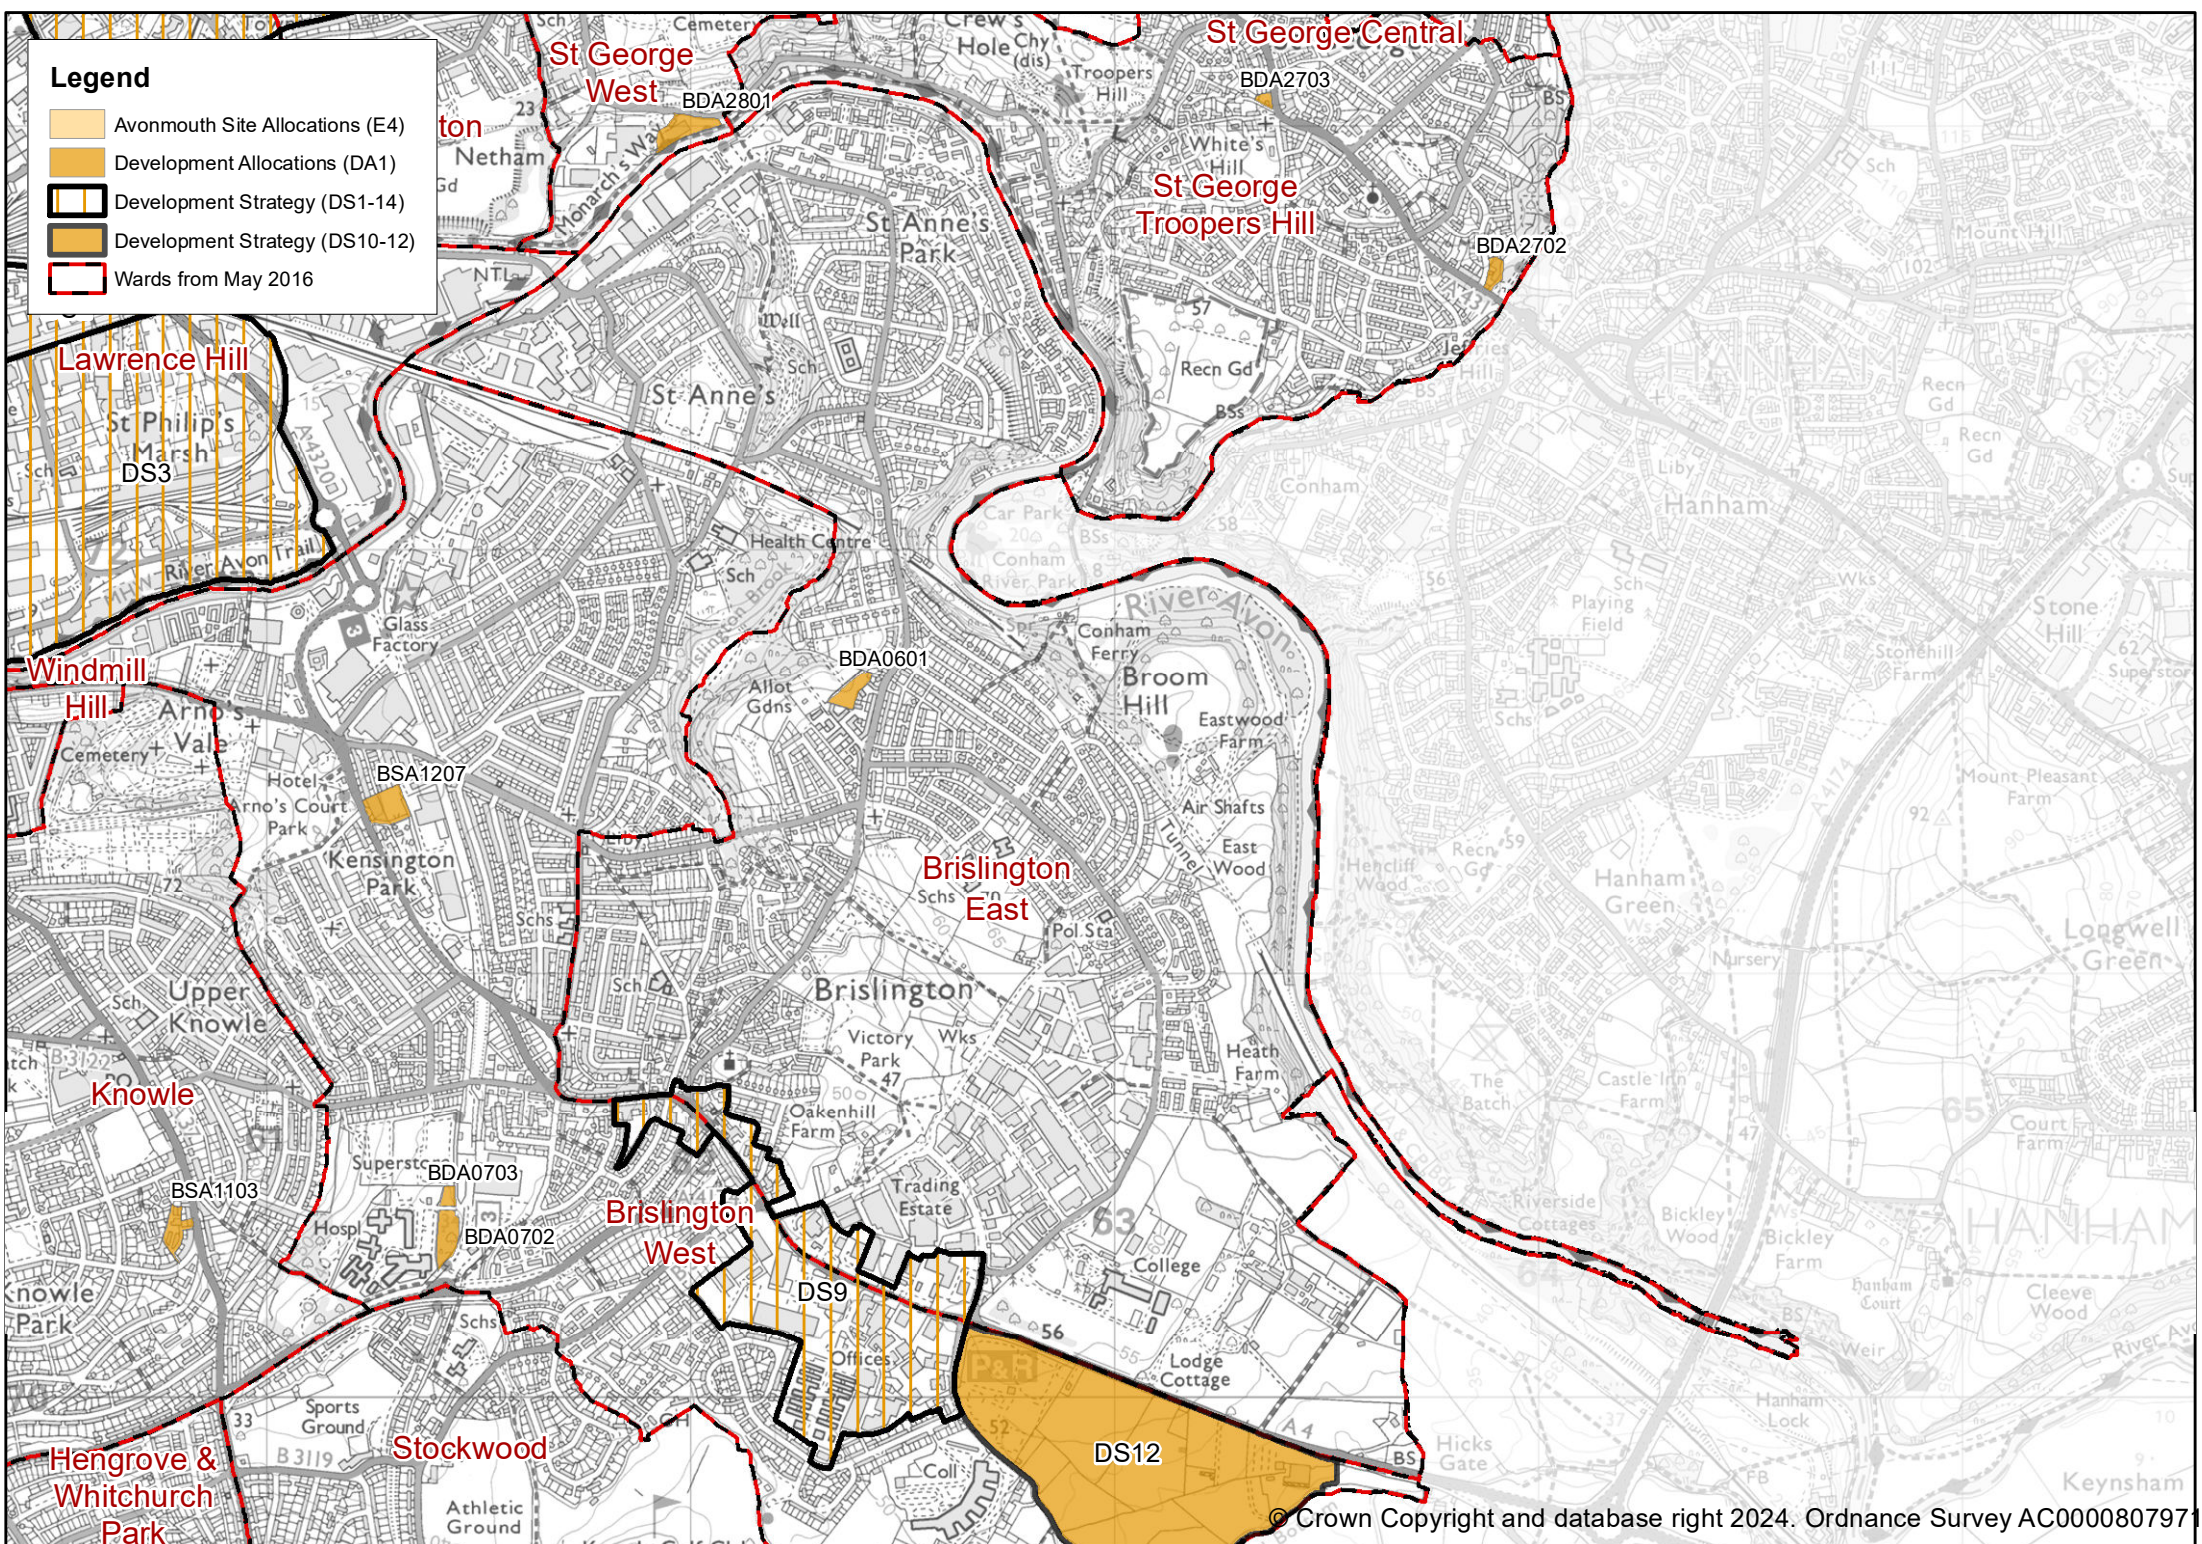

Legend

- Avonmouth Site Allocations (E4)
- Development Allocations (DA1)
- Development Strategy (DS1-14)
- Development Strategy (DS10-12)
- Wards from May 2016

Legend

- Avonmouth Site Allocations (E4)
- Development Allocations (DA1)
- Development Strategy (DS1-14)
- Development Strategy (DS10-12)
- Wards from May 2016

Legend

- Avonmouth Site Allocations (E4)
- Development Allocations (DA1)
- Development Strategy (DS1-14)
- Development Strategy (DS10-12)
- Wards from May 2016

Legend

- Avonmouth Site Allocations (E4)
- Development Allocations (DA1)
- Development Strategy (DS1-14)
- Development Strategy (DS10-12)
- W: Is from May 2016