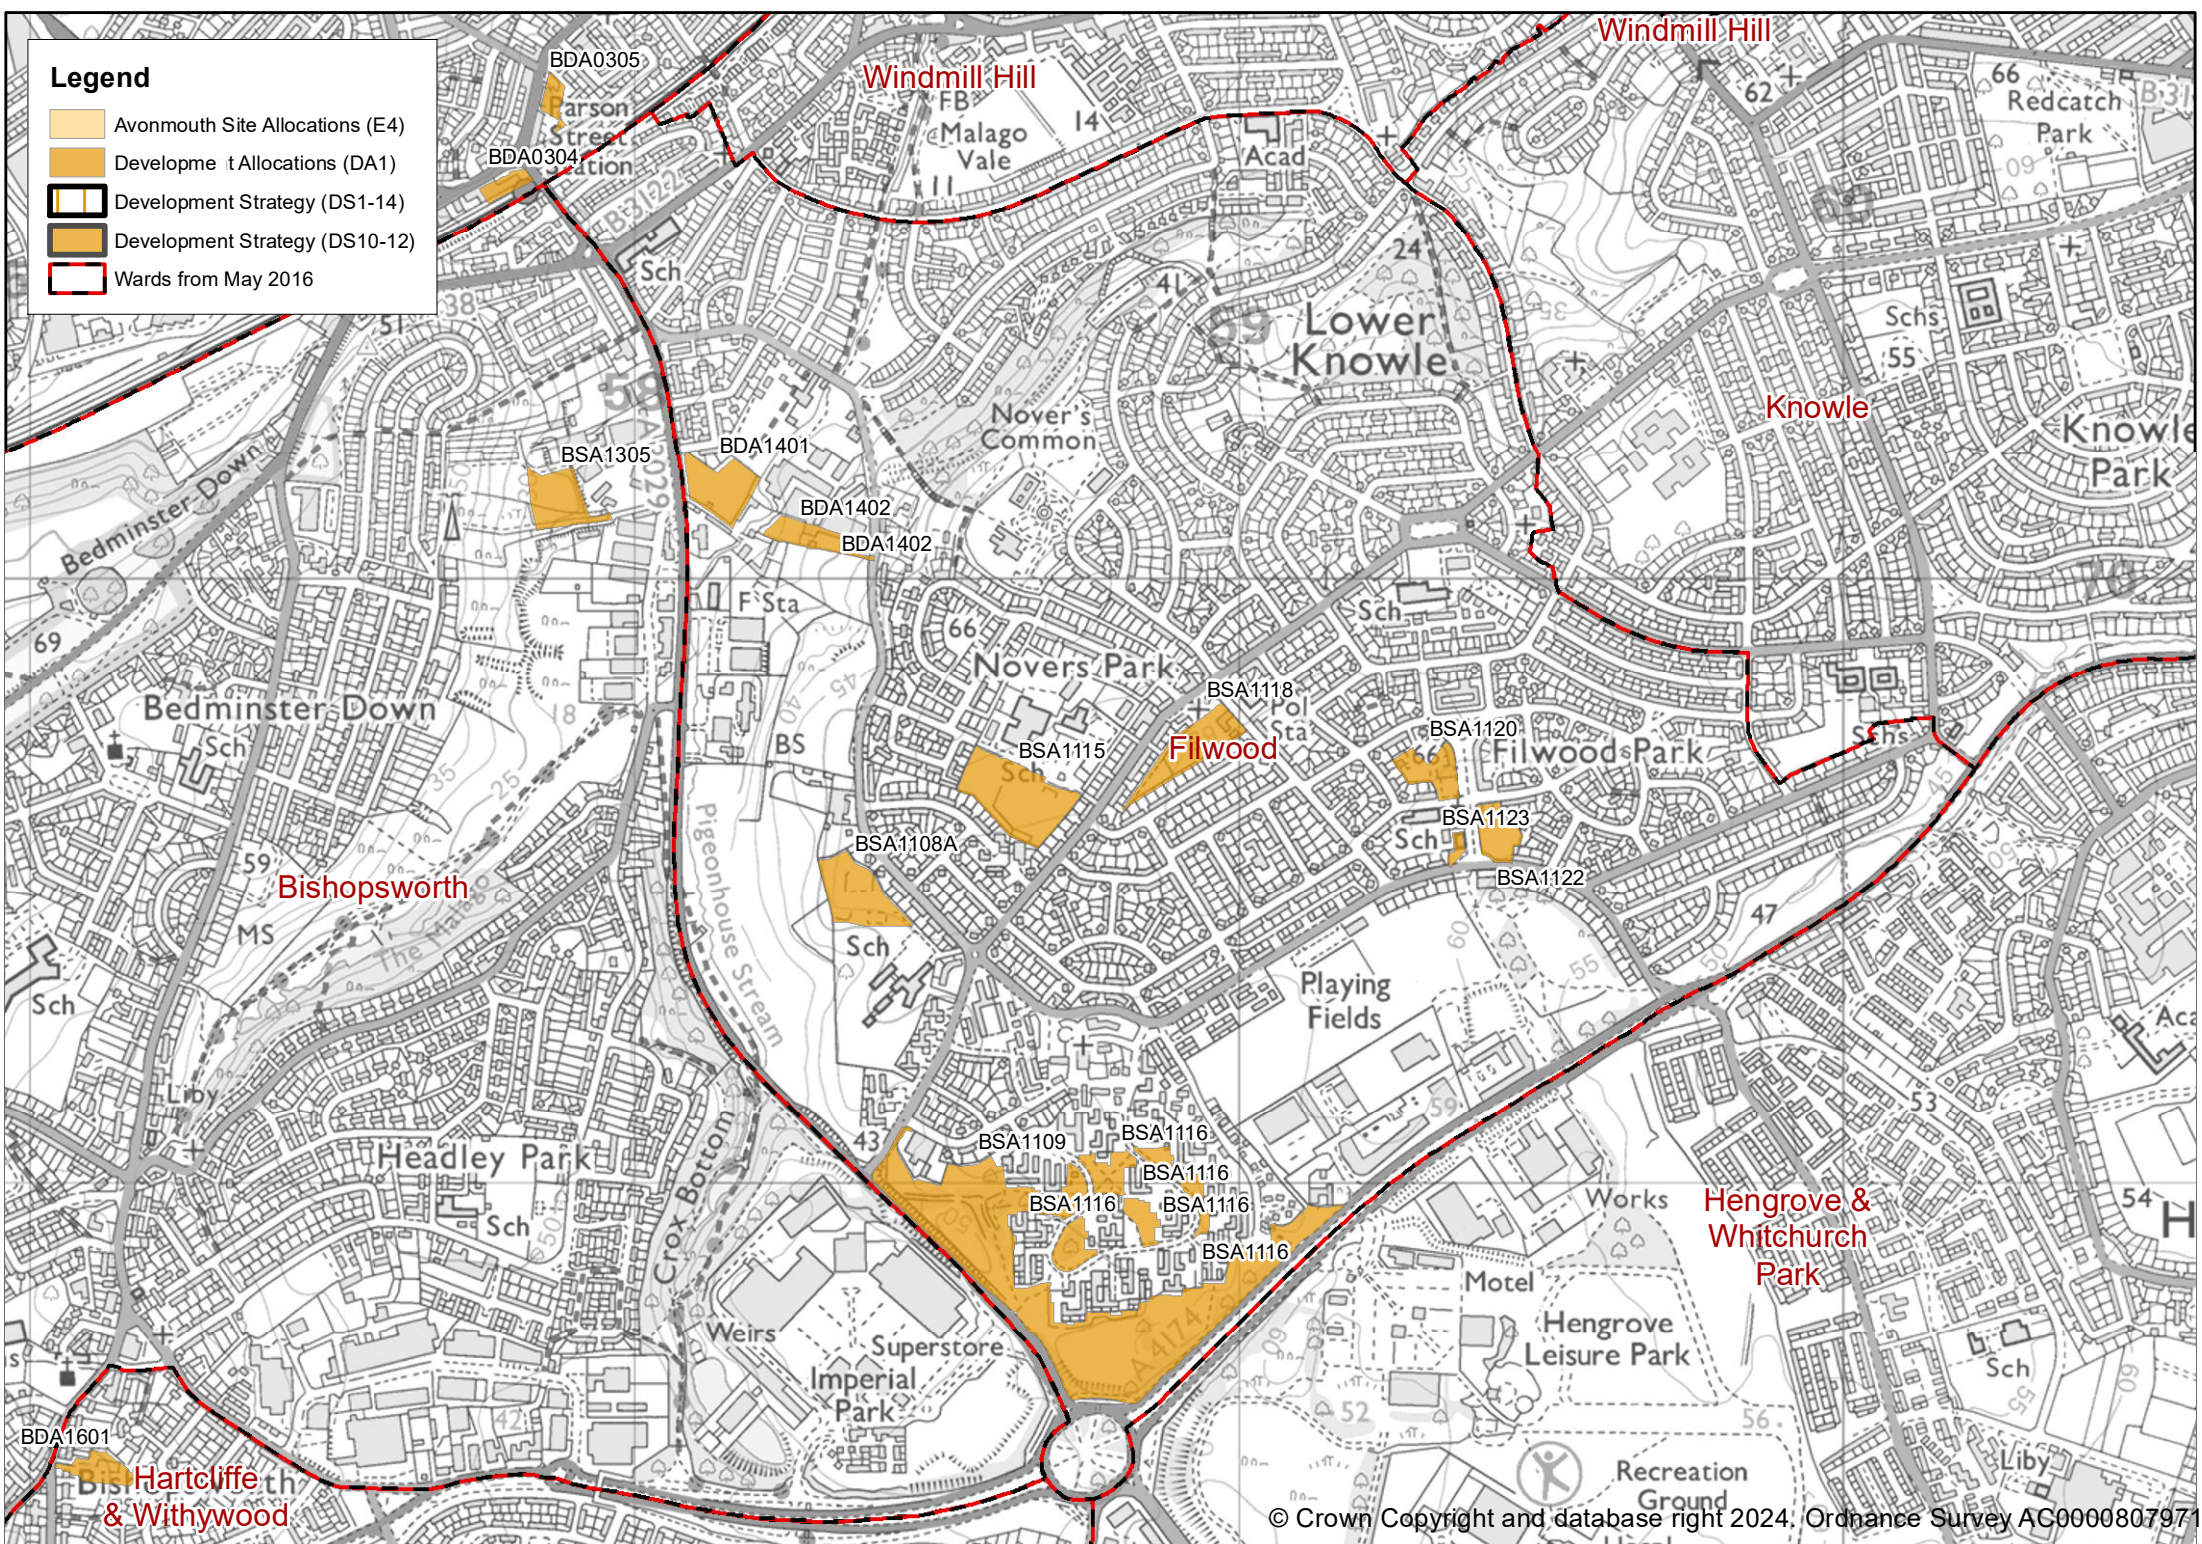

Legend

-  Avonmouth Site Allocations (E4)
-  Development Allocations (DA1)
-  Development Strategy (DS1-14)
-  Development Strategy (DS10-12)
-  Wards from May 2016

Legend

- Avonmouth Site Allocations (E4)
- Development Allocations (DA1)
- Development Strategy (DS1-14)
- Development Strategy (DS10-12)
- Wards from May 2016

Legend

- Avonmouth Site Allocations (E4)
- Development Allocations (DA1)
- Development Strategy (DS1-14)
- Development Strategy (DS10-12)
- Wards from May 2016