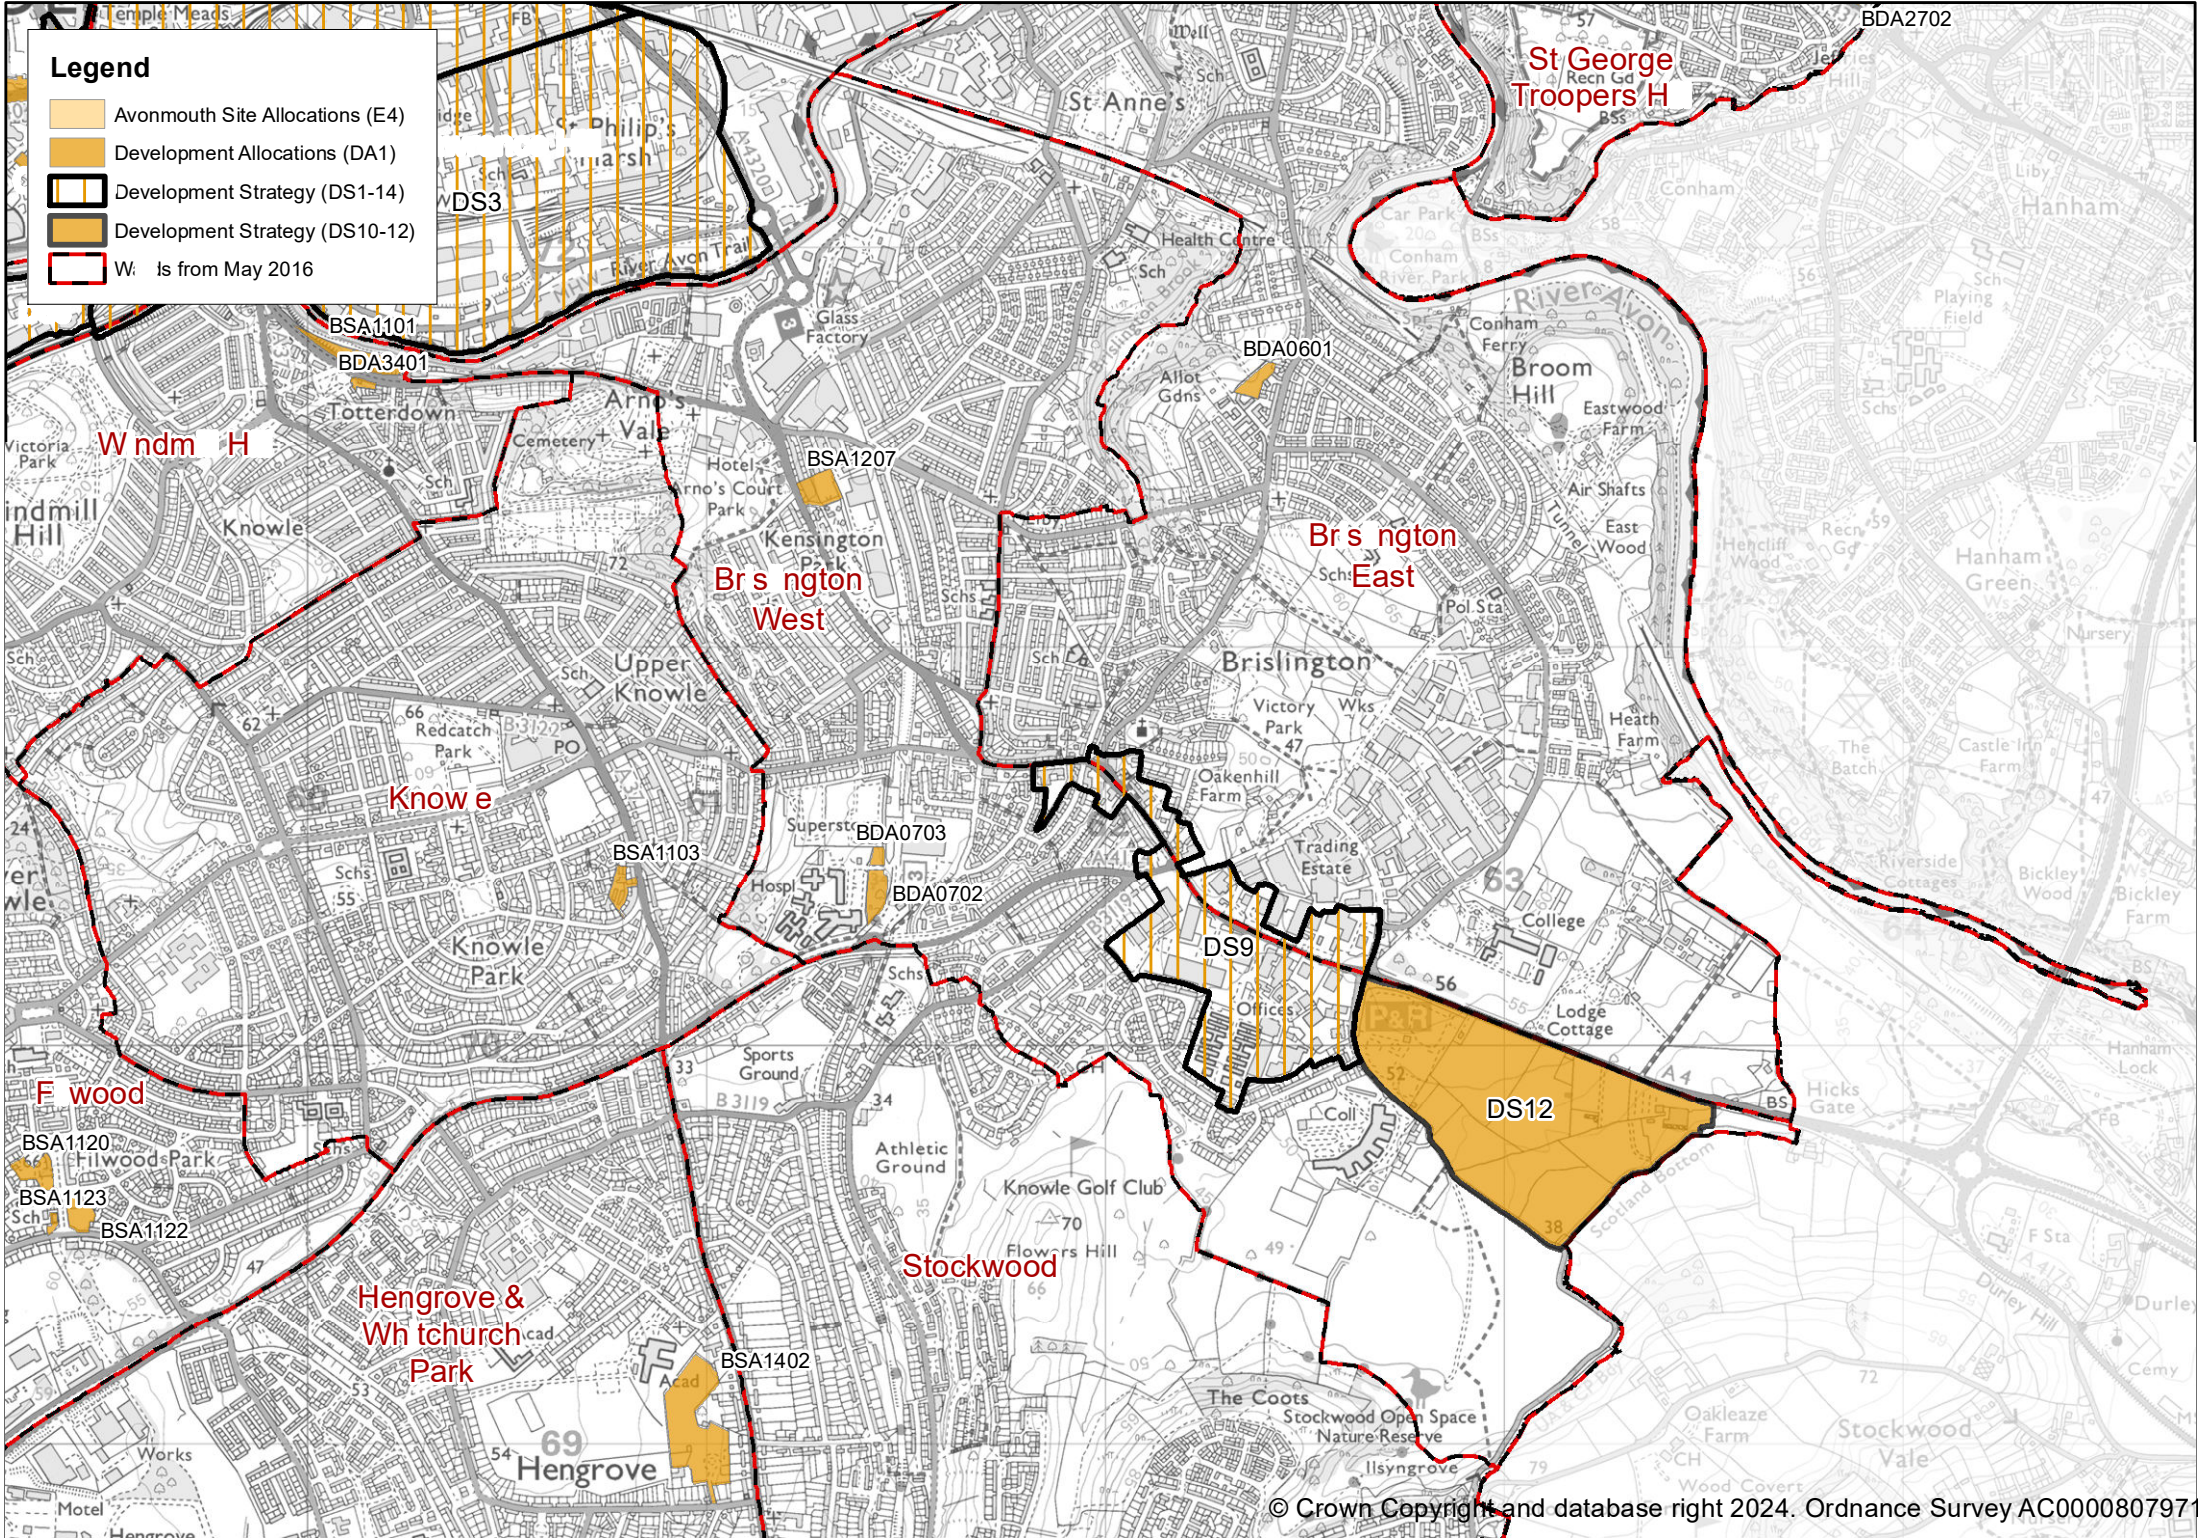

Legend

- Avonmouth Site Allocations (E4)
- Development Allocations (DA1)
- Development Strategy (DS1-14)
- Development Strategy (DS10-12)
- Wards from May 2016

Legend

- Avonmouth Site Allocations (E4)
- Development Allocations (DA1)
- Development Strategy (DS1-14)
- Development Strategy (DS10-12)
- Wards from May 2016

Legend

- Avonmouth Site Allocations (E4)
- Development Allocations (DA1)
- Development Strategy (DS1-14)
- Development Strategy (DS10-12)
- Wards from May 2016

Legend

- Avonmouth Site Allocations (E4)
- Development Allocations (DA1)
- Development Strategy (DS1-14)
- Development Strategy (DS10-12)
- W: Is from May 2016