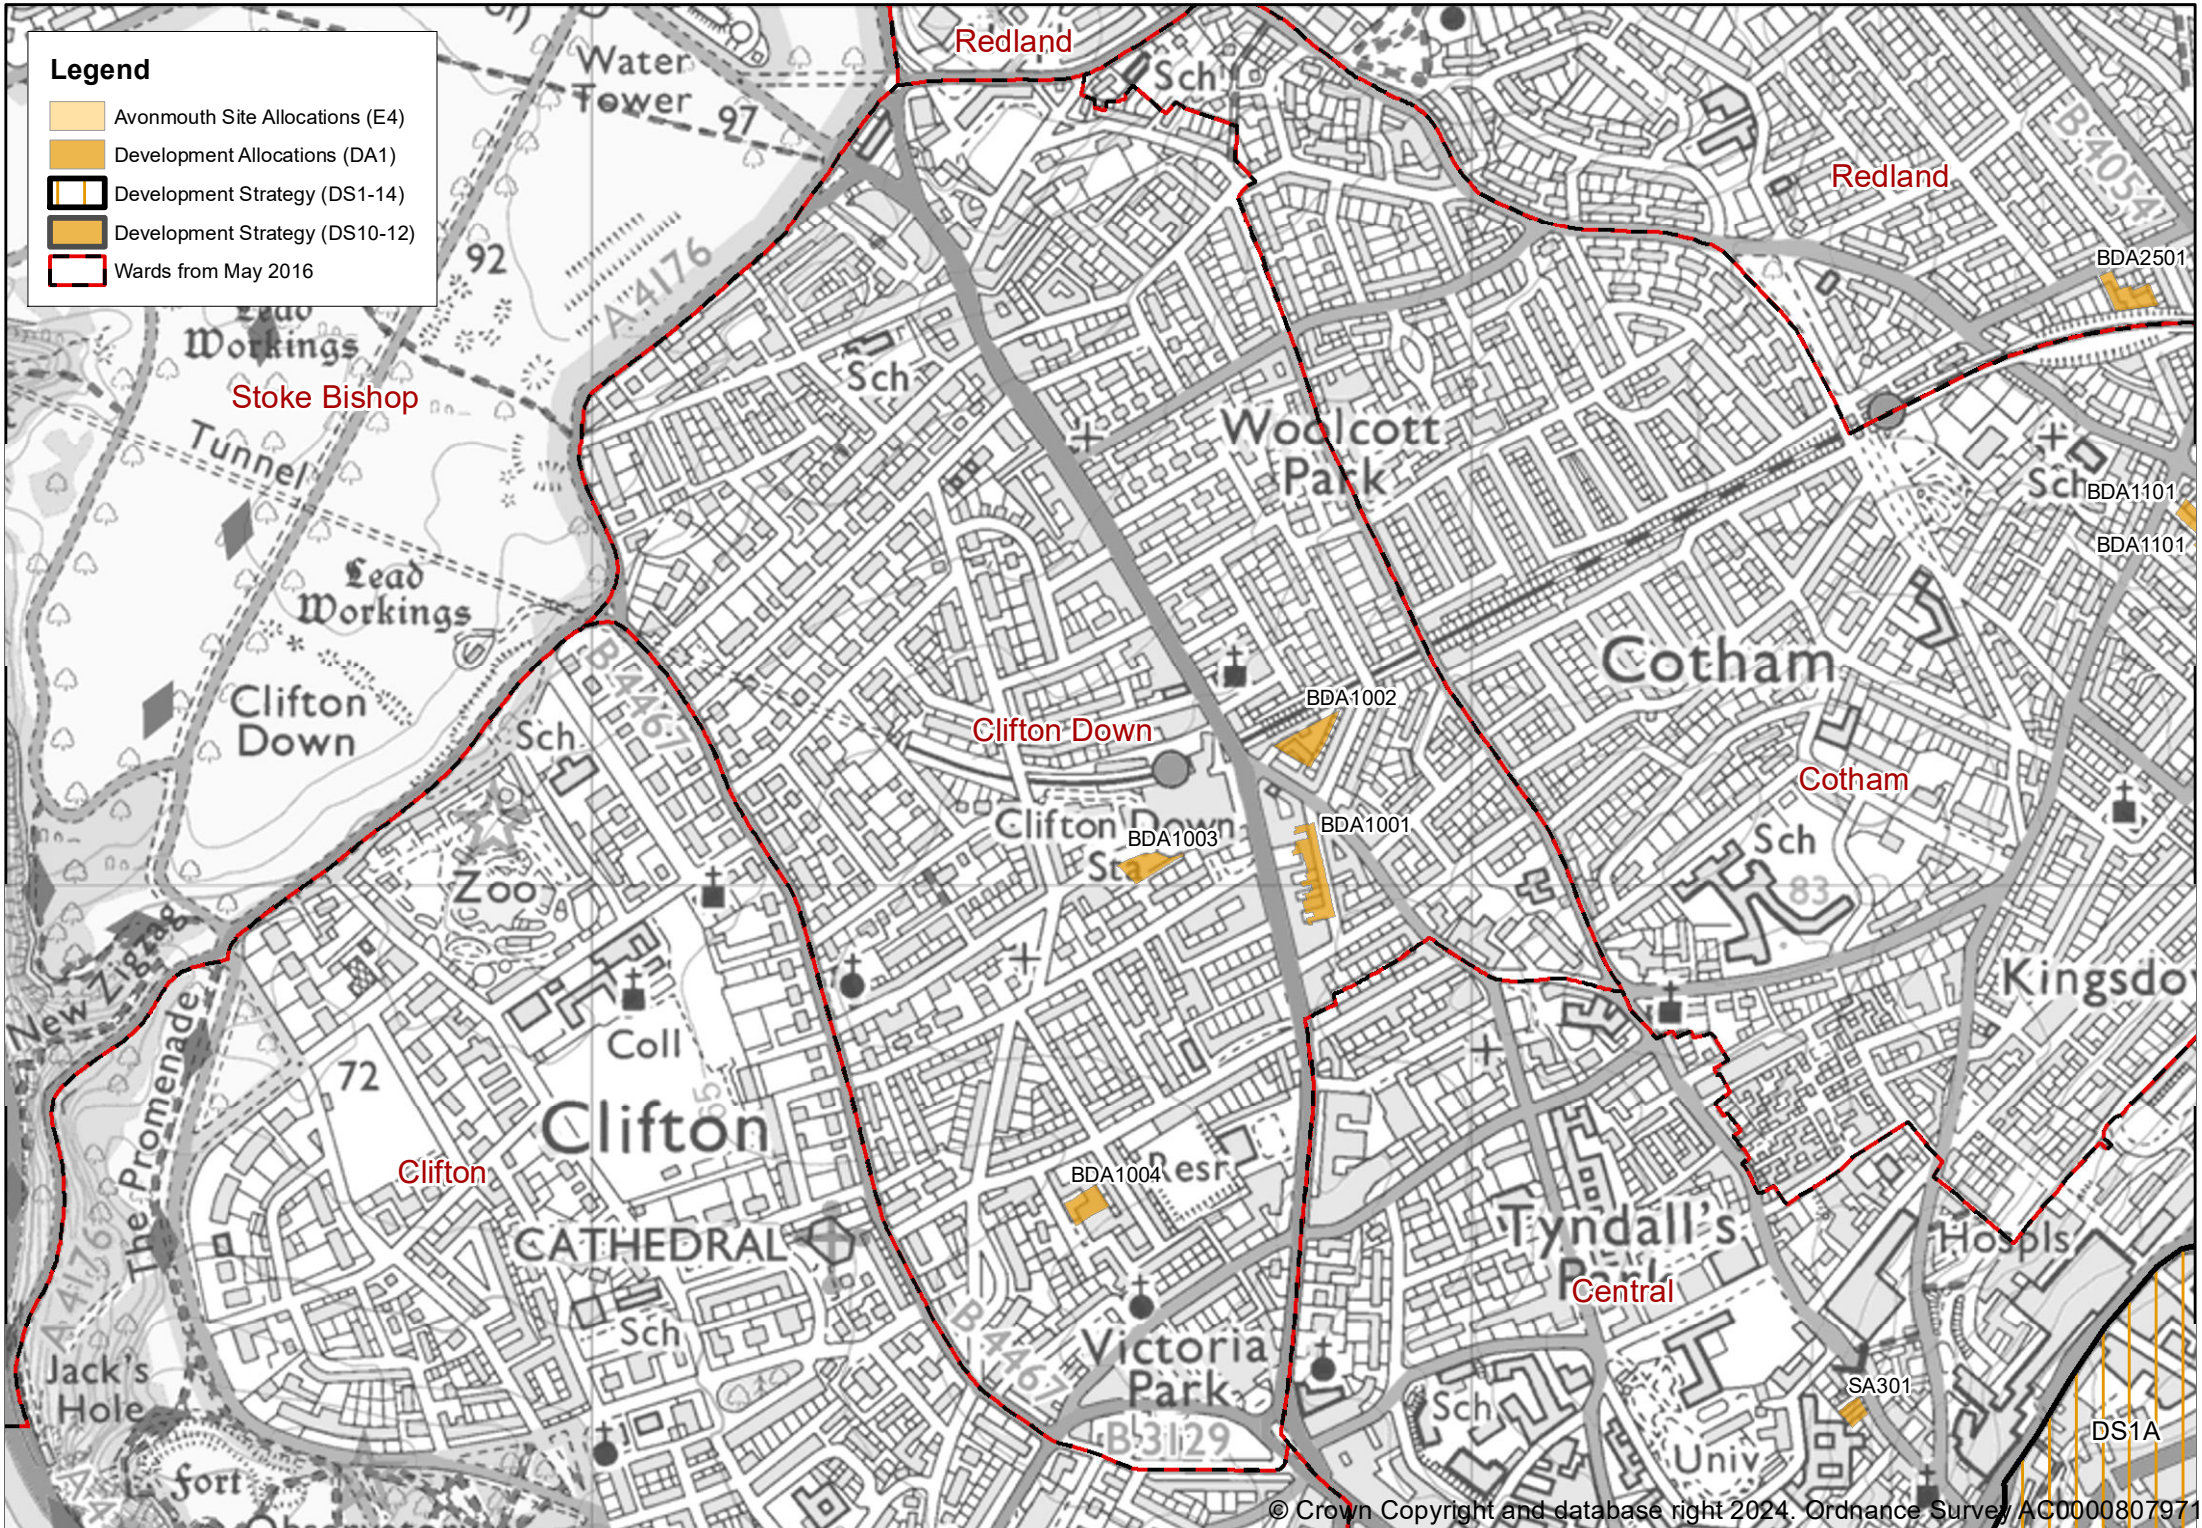

Legend

-  Avonmouth Site Allocations (E4)
-  Development Allocations (DA1)
-  Development Strategy (DS1-14)
-  Development Strategy (DS10-12)
-  Wards from May 2016

Legend

- Avonmouth Site Allocations (E4)
- Development Allocations (DA1)
- Development Strategy (DS1-14)
- Development Strategy (DS10-12)
- Wards from May 2016

Legend

- Avonmouth Site Allocations (E4)
- Development Allocations (DA1)
- Development Strategy (DS1-14)
- Development Strategy (DS10-12)
- Wards from May 2016

Legend

- Avonmouth Site Allocations (E4)
- Development Allocations (DA1)
- Development Strategy (DS1-14)
- Development Strategy (DS10-12)
- W: Is from May 2016