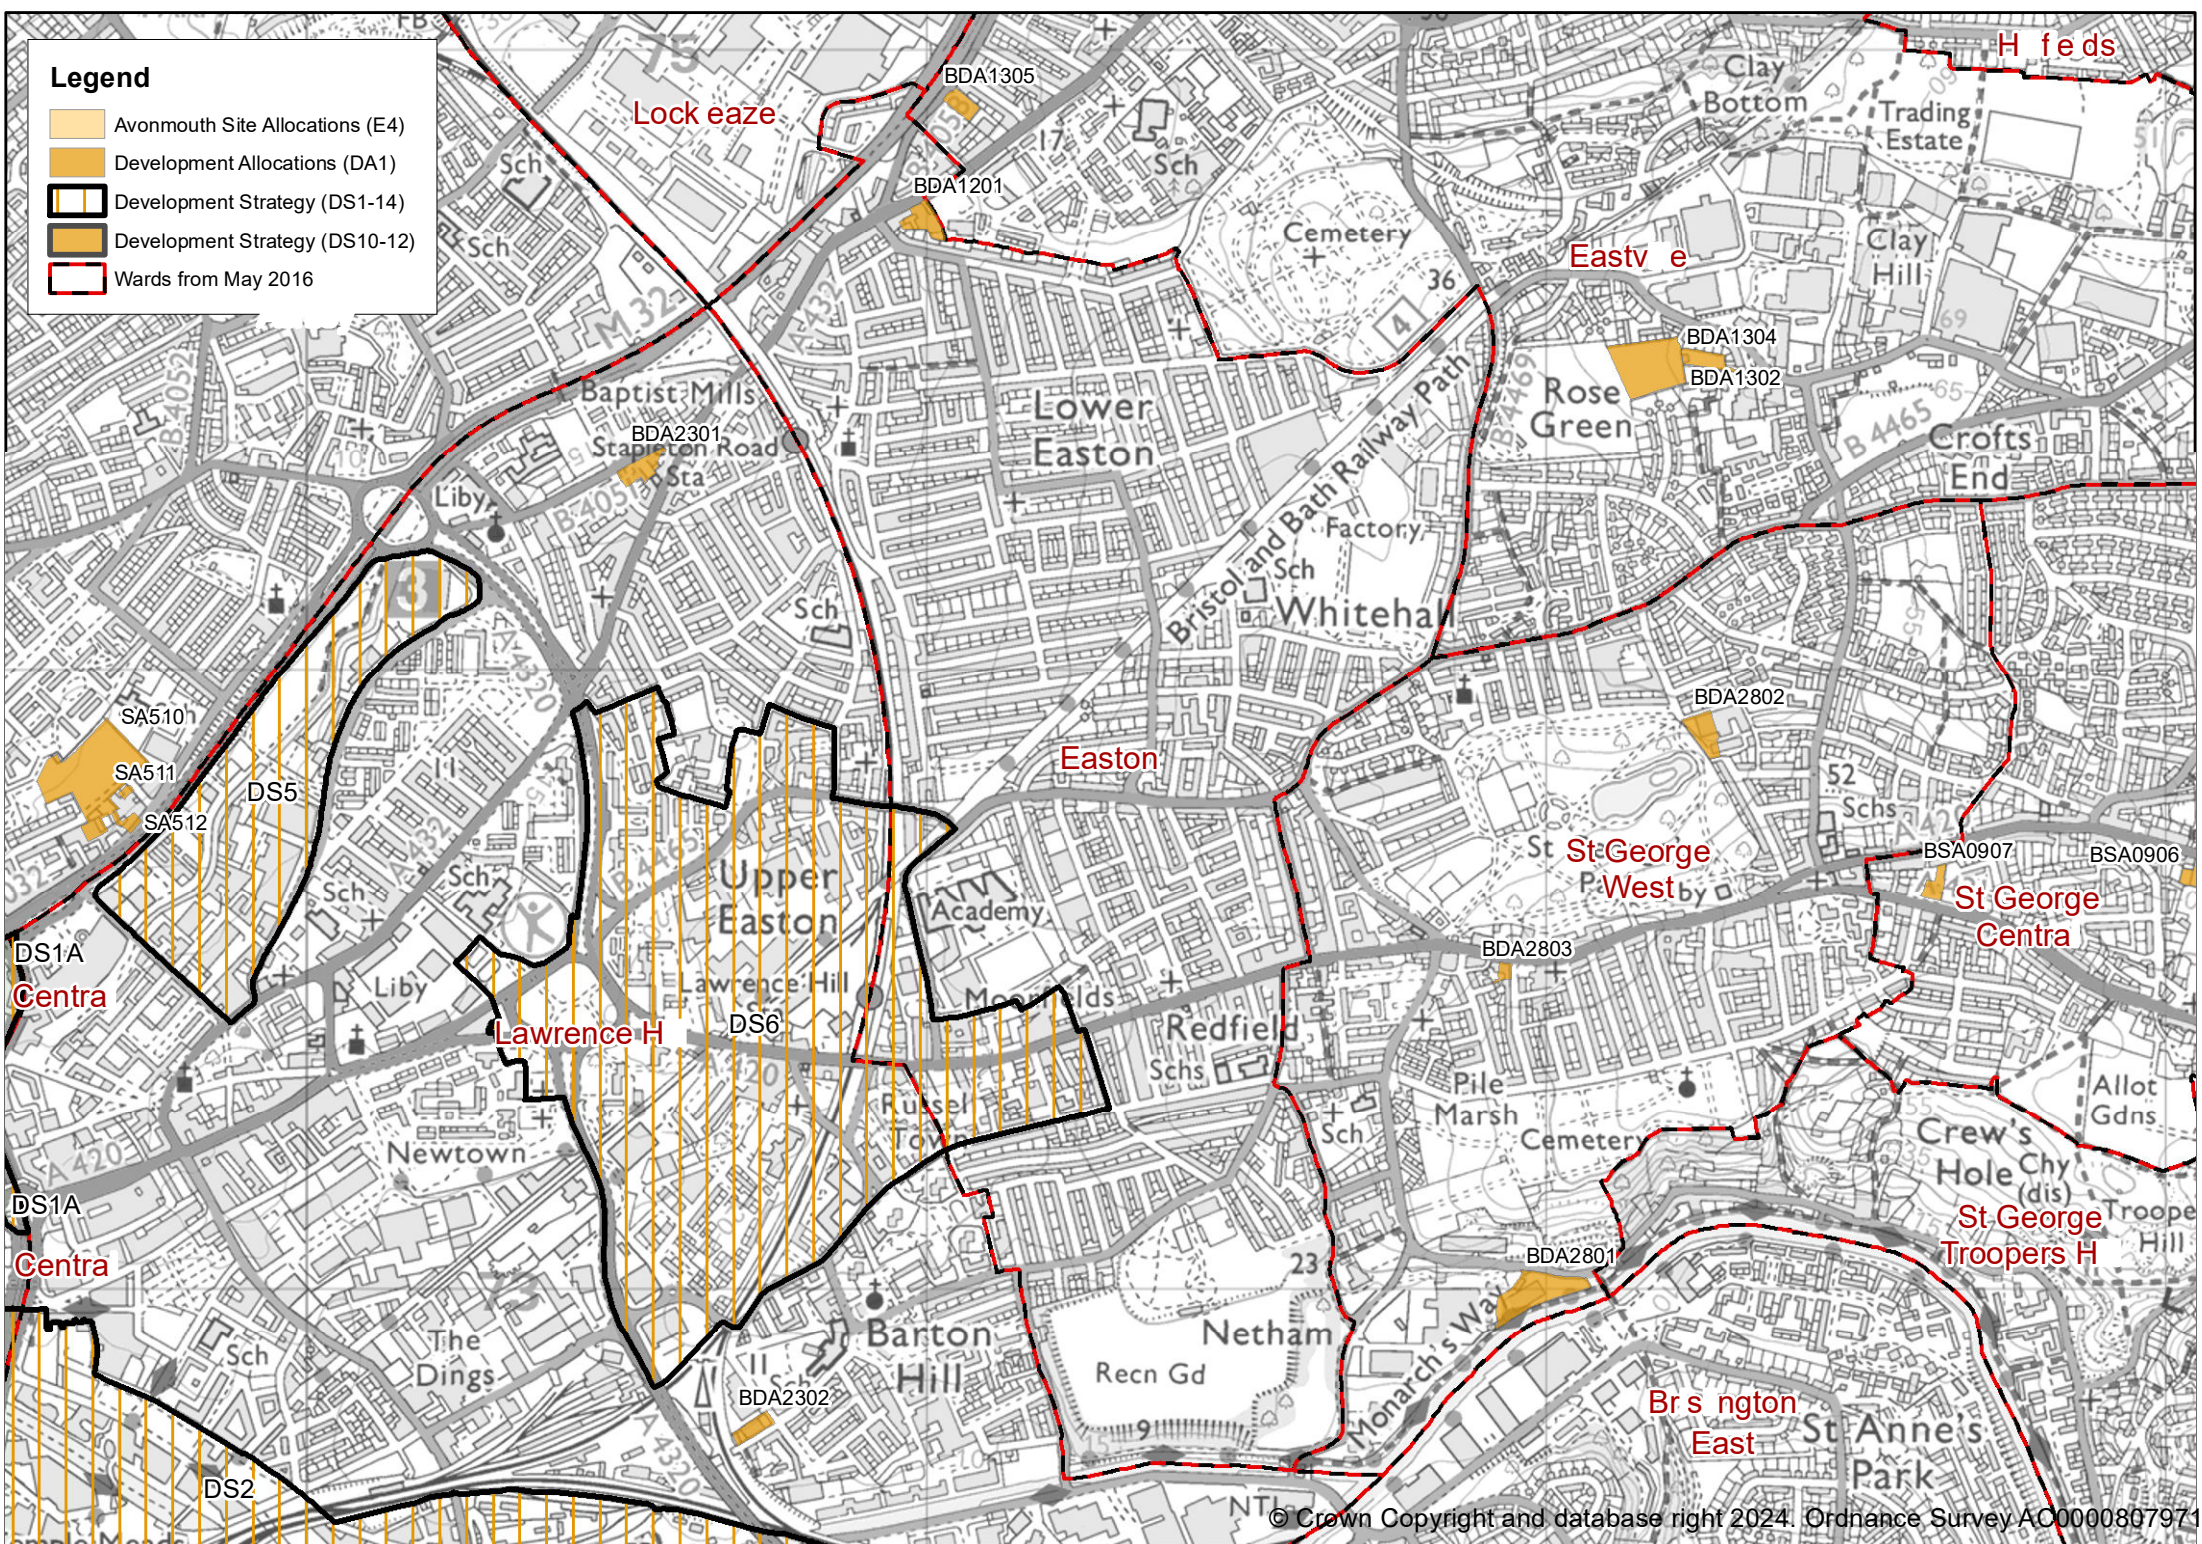

Legend

-  Avonmouth Site Allocations (E4)
-  Development Allocations (DA1)
-  Development Strategy (DS1-14)
-  Development Strategy (DS10-12)
-  Wards from May 2016

Legend

- Avonmouth Site Allocations (E4)
- Development Allocations (DA1)
- Development Strategy (DS1-14)
- Development Strategy (DS10-12)
- Wards from May 2016