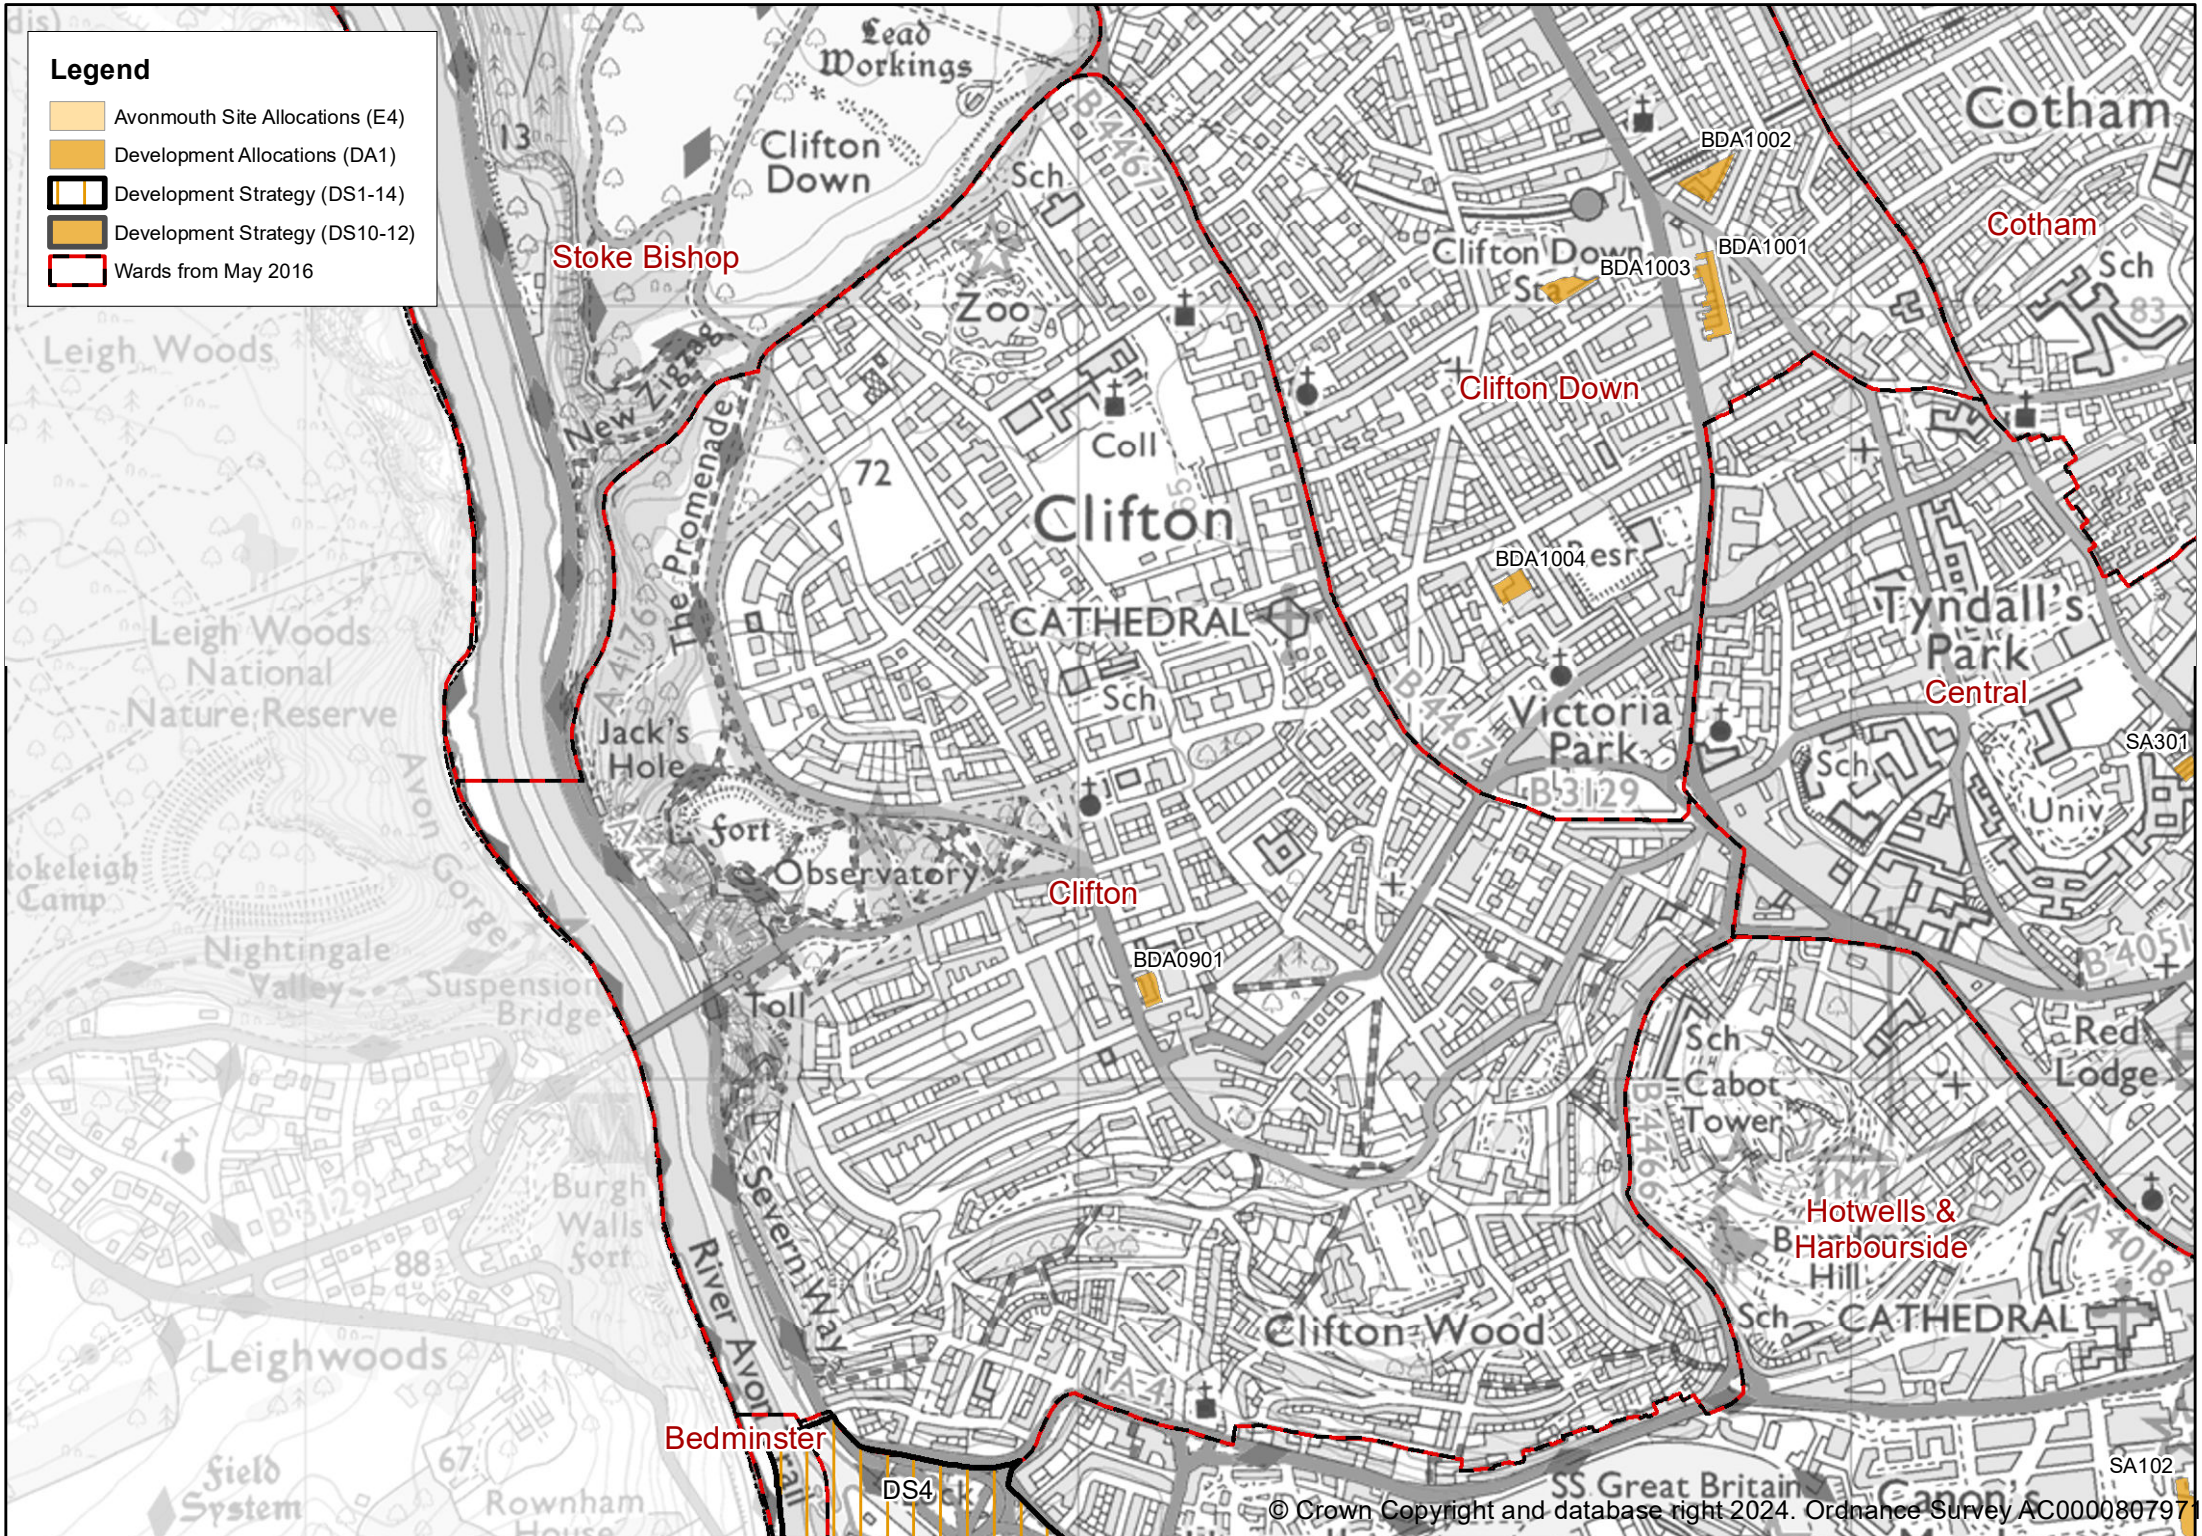

Legend

- Avonmouth Site Allocations (E4)
- Development Allocations (DA1)
- Development Strategy (DS1-14)
- Development Strategy (DS10-12)
- Wards from May 2016

Legend

- Avonmouth Site Allocations (E4)
- Development Allocations (DA1)
- Development Strategy (DS1-14)
- Development Strategy (DS10-12)
- W: Is from May 2016

Legend

-  Avonmouth Site Allocations (E4)
-  Development Allocations (DA1)
-  Development Strategy (DS1-14)
-  Development Strategy (DS10-12)
-  Wards from May 2016

Legend

- Avonmouth Site Allocations (E4)
- Development Allocations (DA1)
- Development Strategy (DS1-14)
- Development Strategy (DS10-12)
- Wards from May 2016