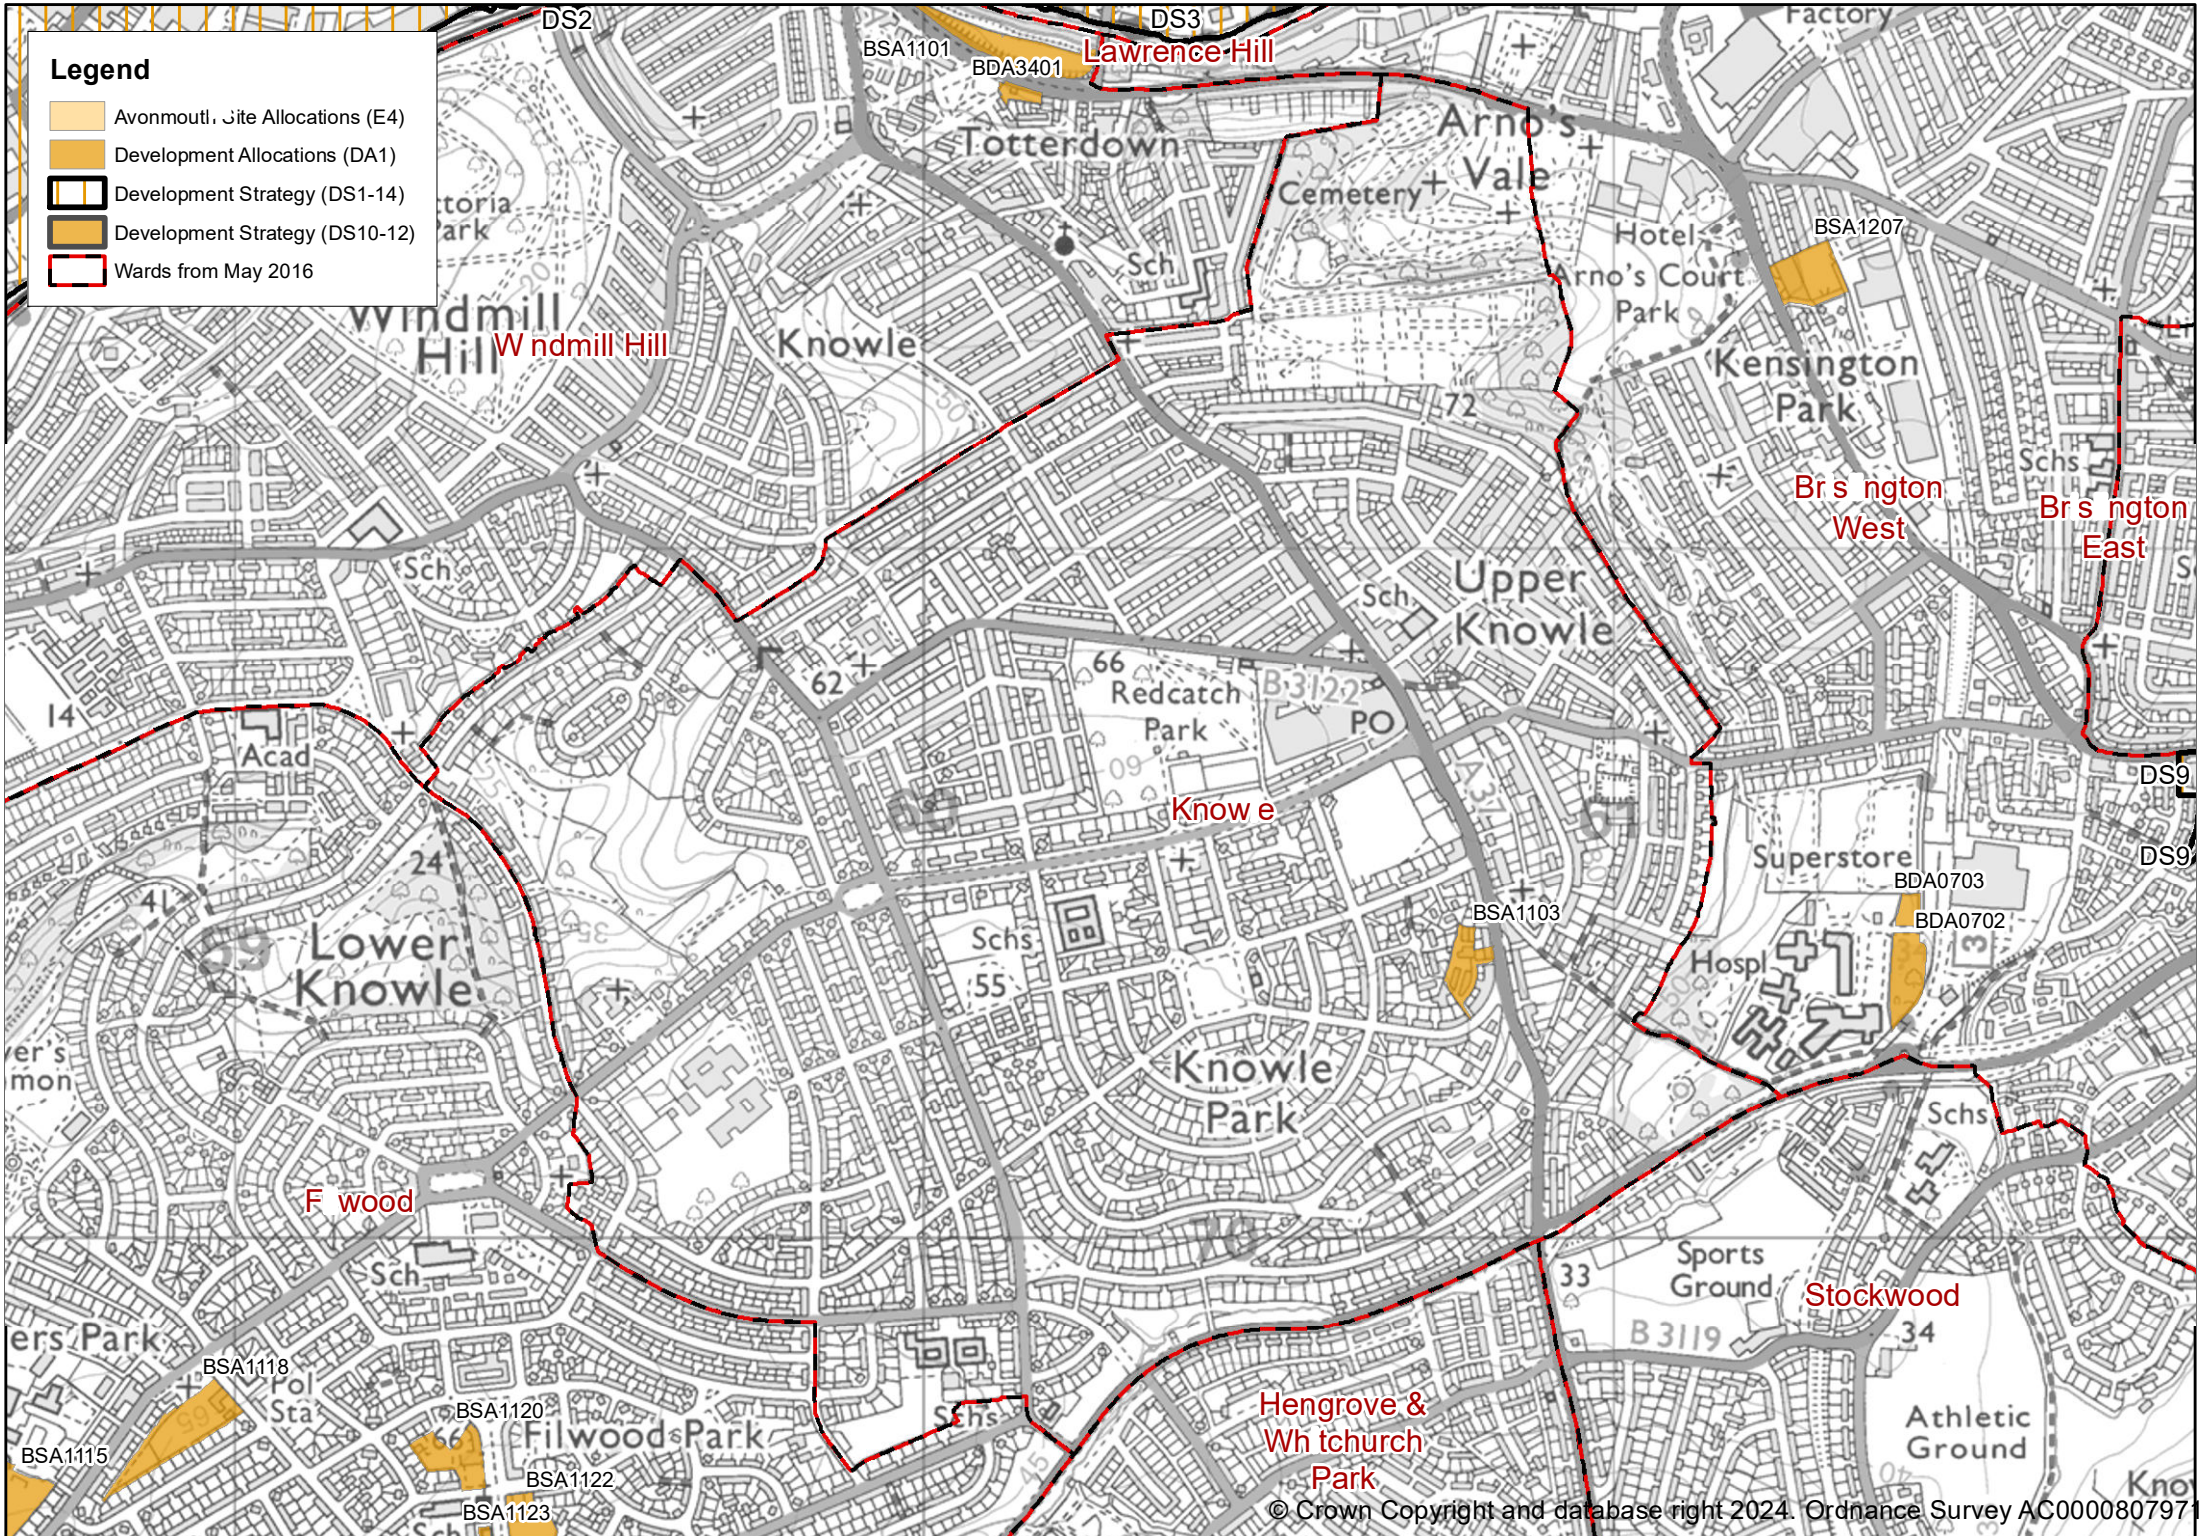

Legend

- Avonmouth, Site Allocations (E4)
- Development Allocations (DA1)
- Development Strategy (DS1-14)
- Development Strategy (DS10-12)
- Wards from May 2016