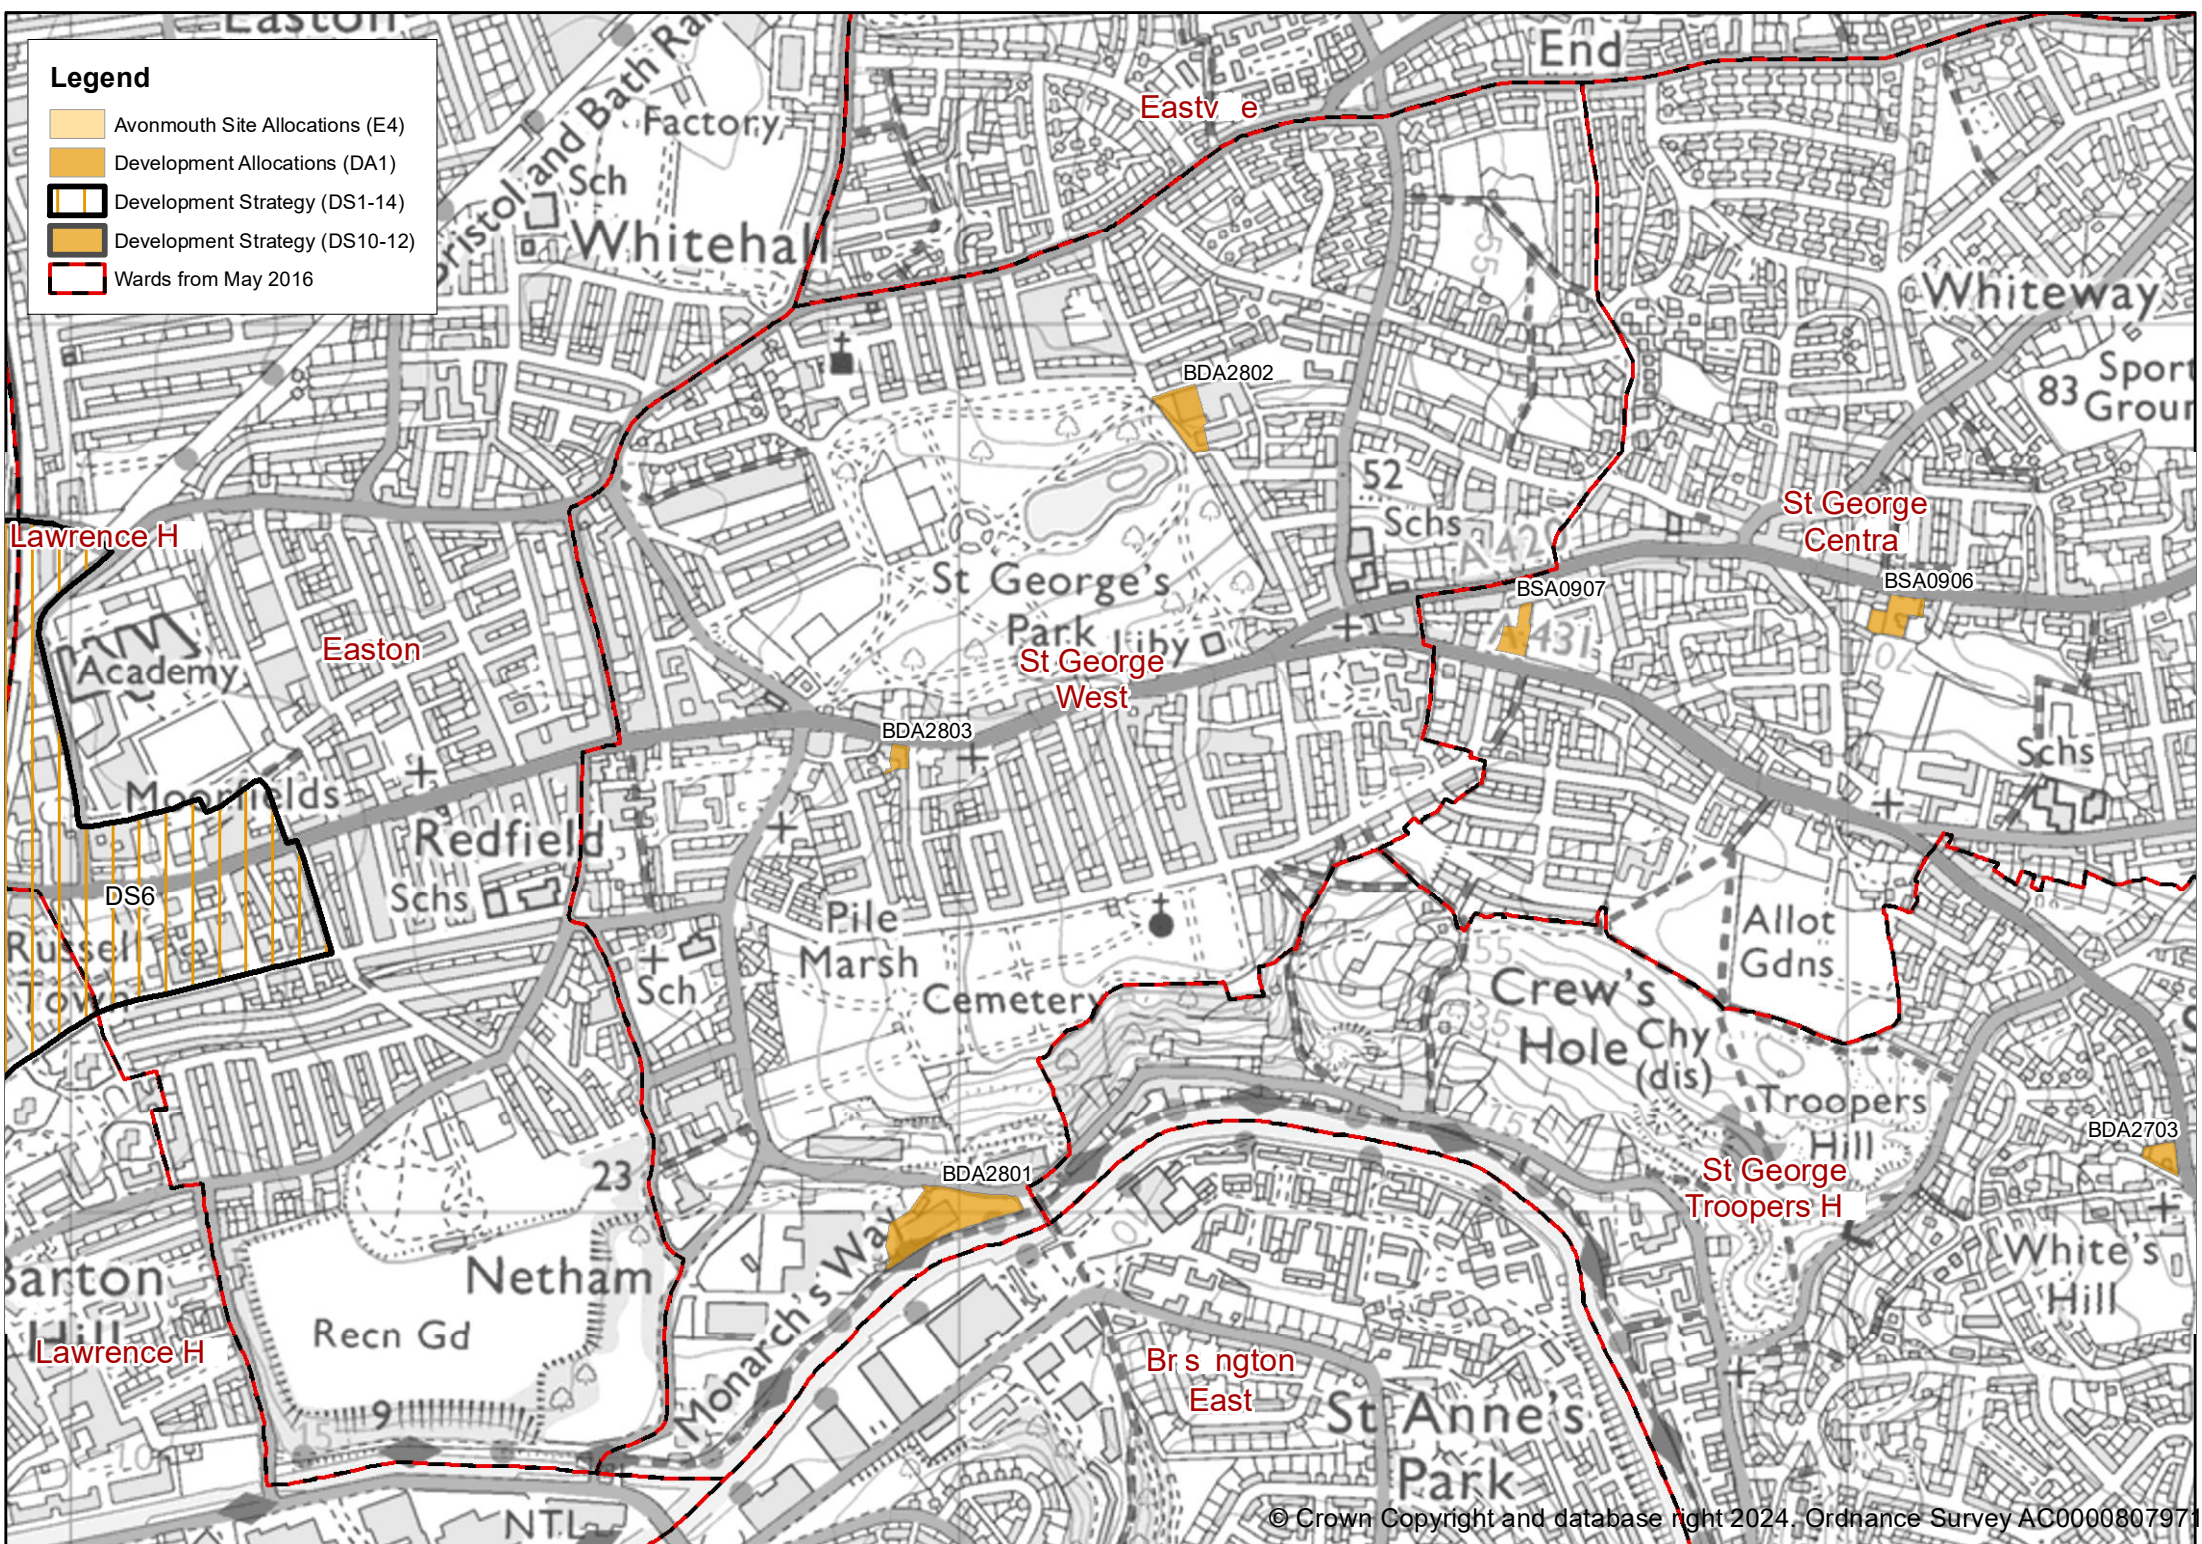

**Legend**

- Avonmouth Site Allocations (E4)
- Development Allocations (DA1)
- Development Strategy (DS1-14)
- Development Strategy (DS10-12)
- Wards from May 2016

**Legend**

-  Avonmouth Site Allocations (E4)
-  Development Allocations (DA1)
-  Development Strategy (DS1-14)
-  Development Strategy (DS10-12)
-  Wards from May 2016

**Legend**

- Avonmouth Site Allocations (E )
- Development Allocations (DA1)
- Development Strategy (DS1-14)
- Development Strategy (DS10-12)
- Wards from May 2016

**Legend**

- Avonmouth Site Allocations (E4)
- Development Allocations (DA1)
- Development Strategy (DS1-14)
- Development Strategy (DS10-12)
- Wards from May 2016