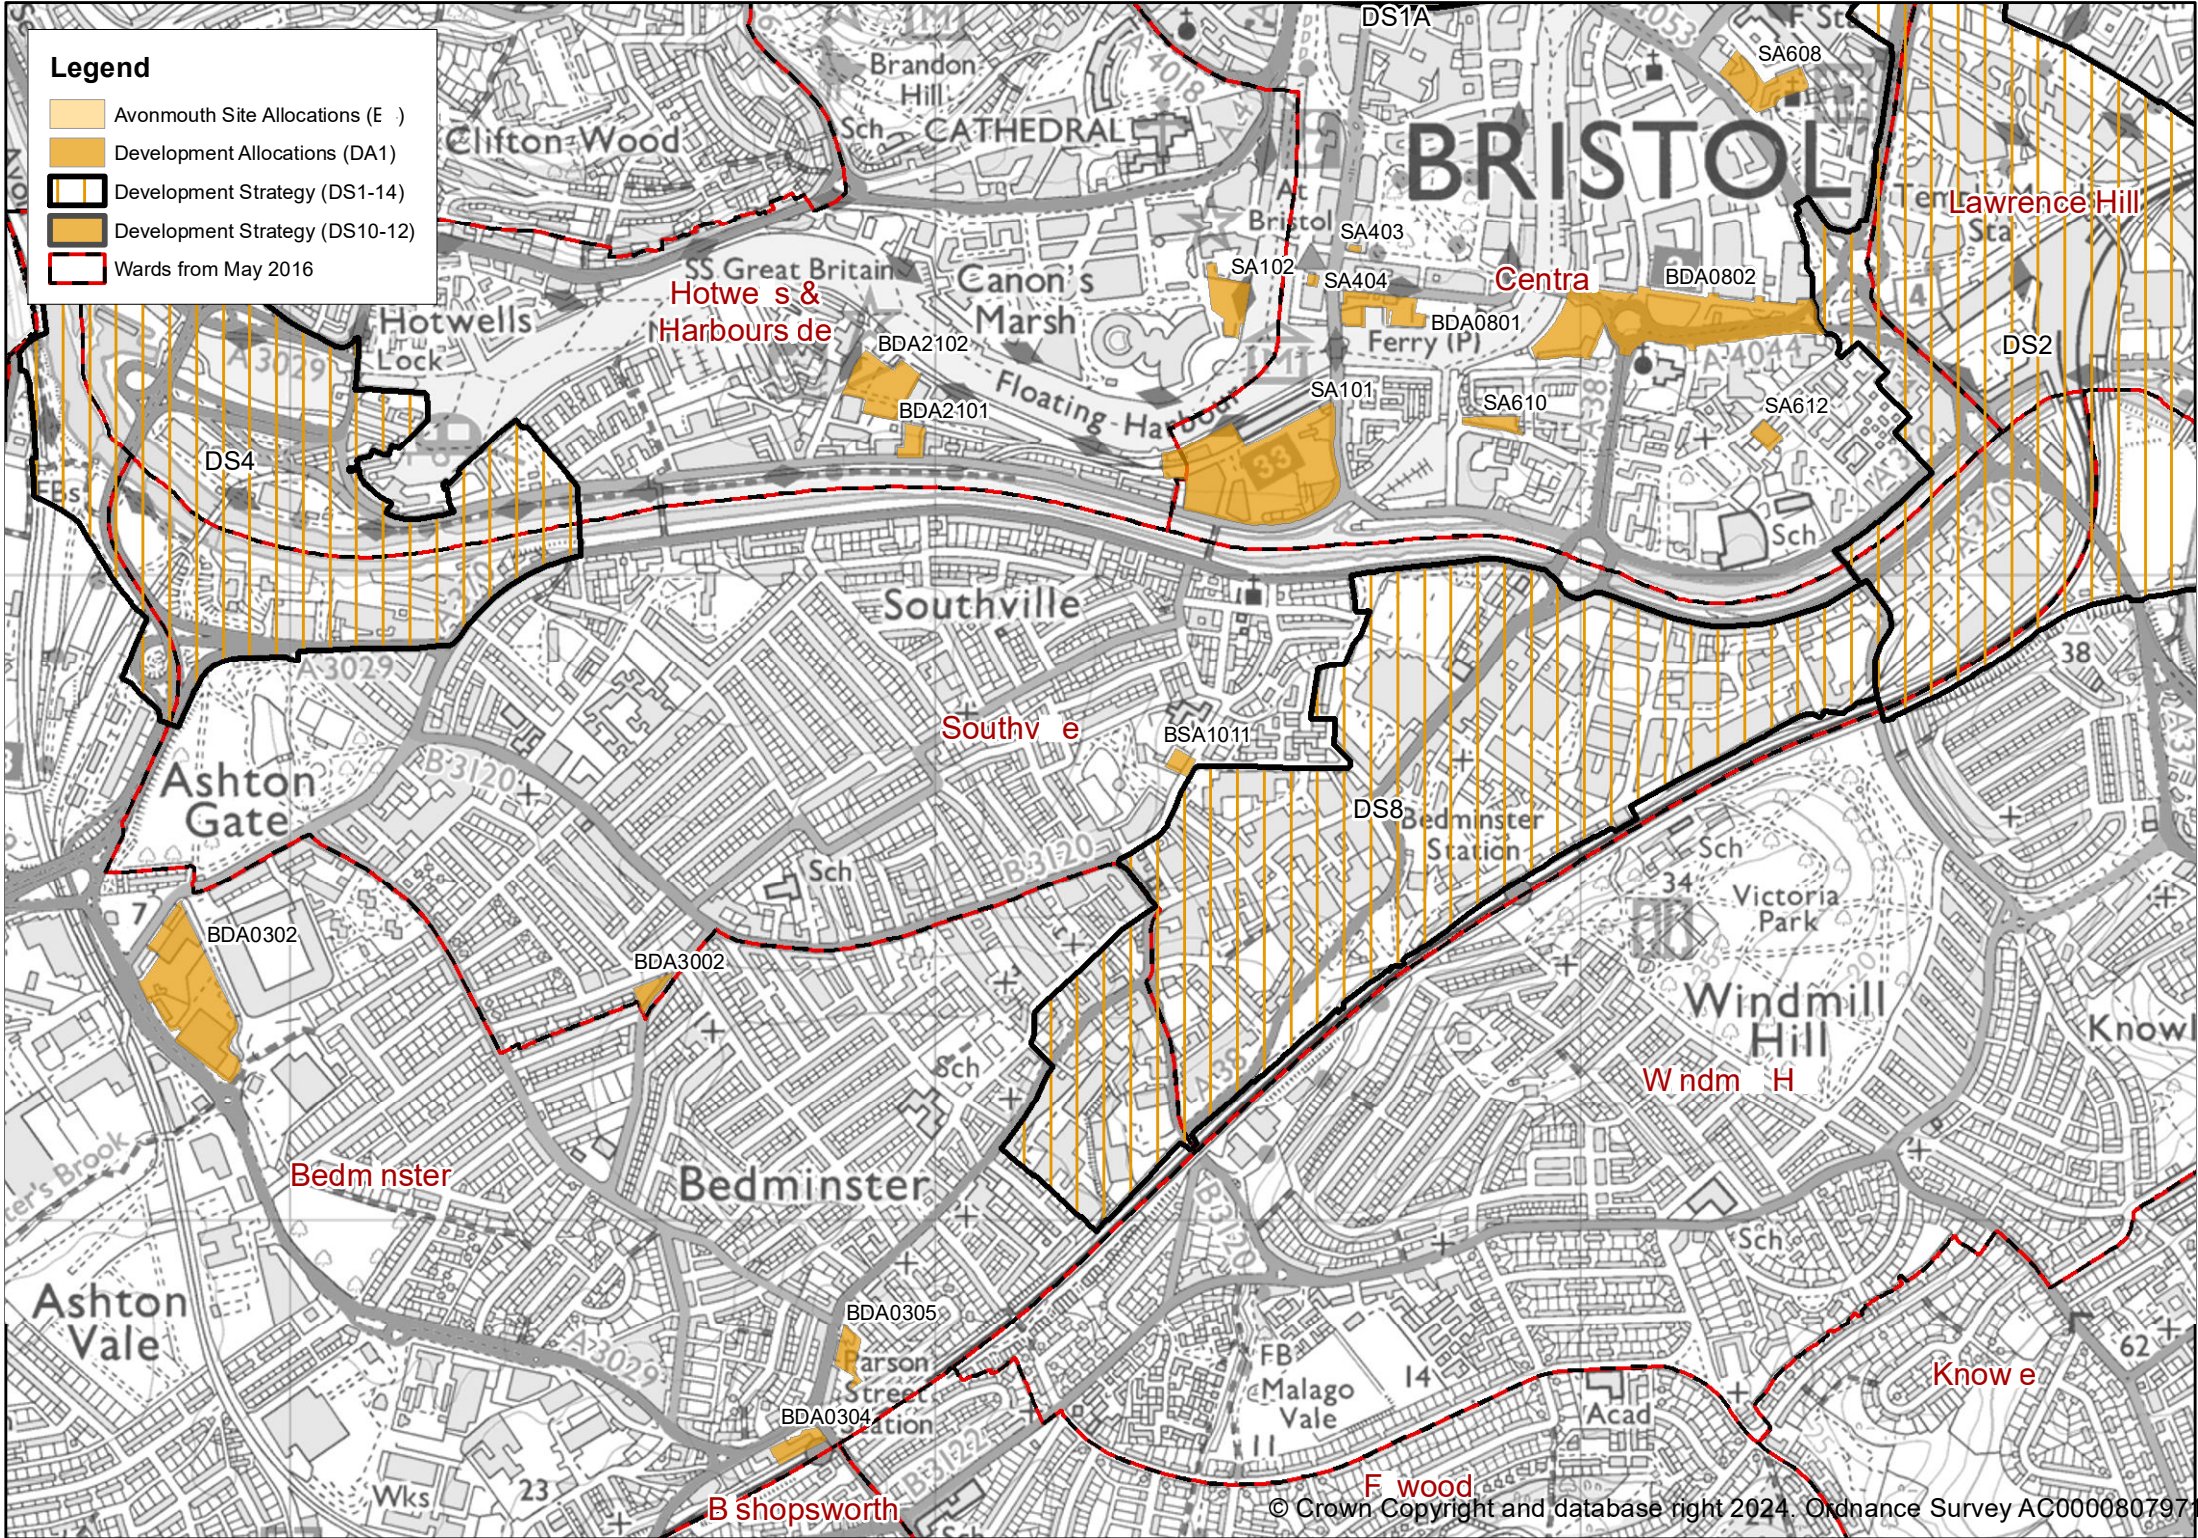

**Legend**

-  Avonmouth Site Allocations (E4)
-  Development Allocations (DA1)
-  Development Strategy (DS1-14)

**Legend**

- Avonmouth Site Allocations (E4)
- Development Allocations (DA1)
- Development Strategy (DS1-14)
- Development Strategy (DS10-12)
- Wards from May 2016

**Legend**

- Avonmouth Site Allocations (E4)
- Development Allocations (DA1)
- Development Strategy (DS1-14)
- Development Strategy (DS10-12)
- Wards from May 2016

**Legend**

-  Avonmouth Site Allocations (E4)
-  Development Allocations (DA1)
-  Development Strategy (DS1-14)
-  Development Strategy (DS10-12)
-  Wards from May 2016

**Legend**

- Avonmouth Site Allocations (E )
- Development Allocations (DA1)
- Development Strategy (DS1-14)
- Development Strategy (DS10-12)
- Wards from May 2016

**Legend**

- Avonmouth Site Allocations (E4)
- Development Allocations (DA1)
- Development Strategy (DS1-14)
- Development Strategy (DS10-12)
- Wards from May 2016

**Legend**

- Avonmouth Site A locations (E4)
- Development Allocations (DA1)
- Development Strategy (DS1-14)
- Development Strategy (DS10-12)
- Wards from May 2016