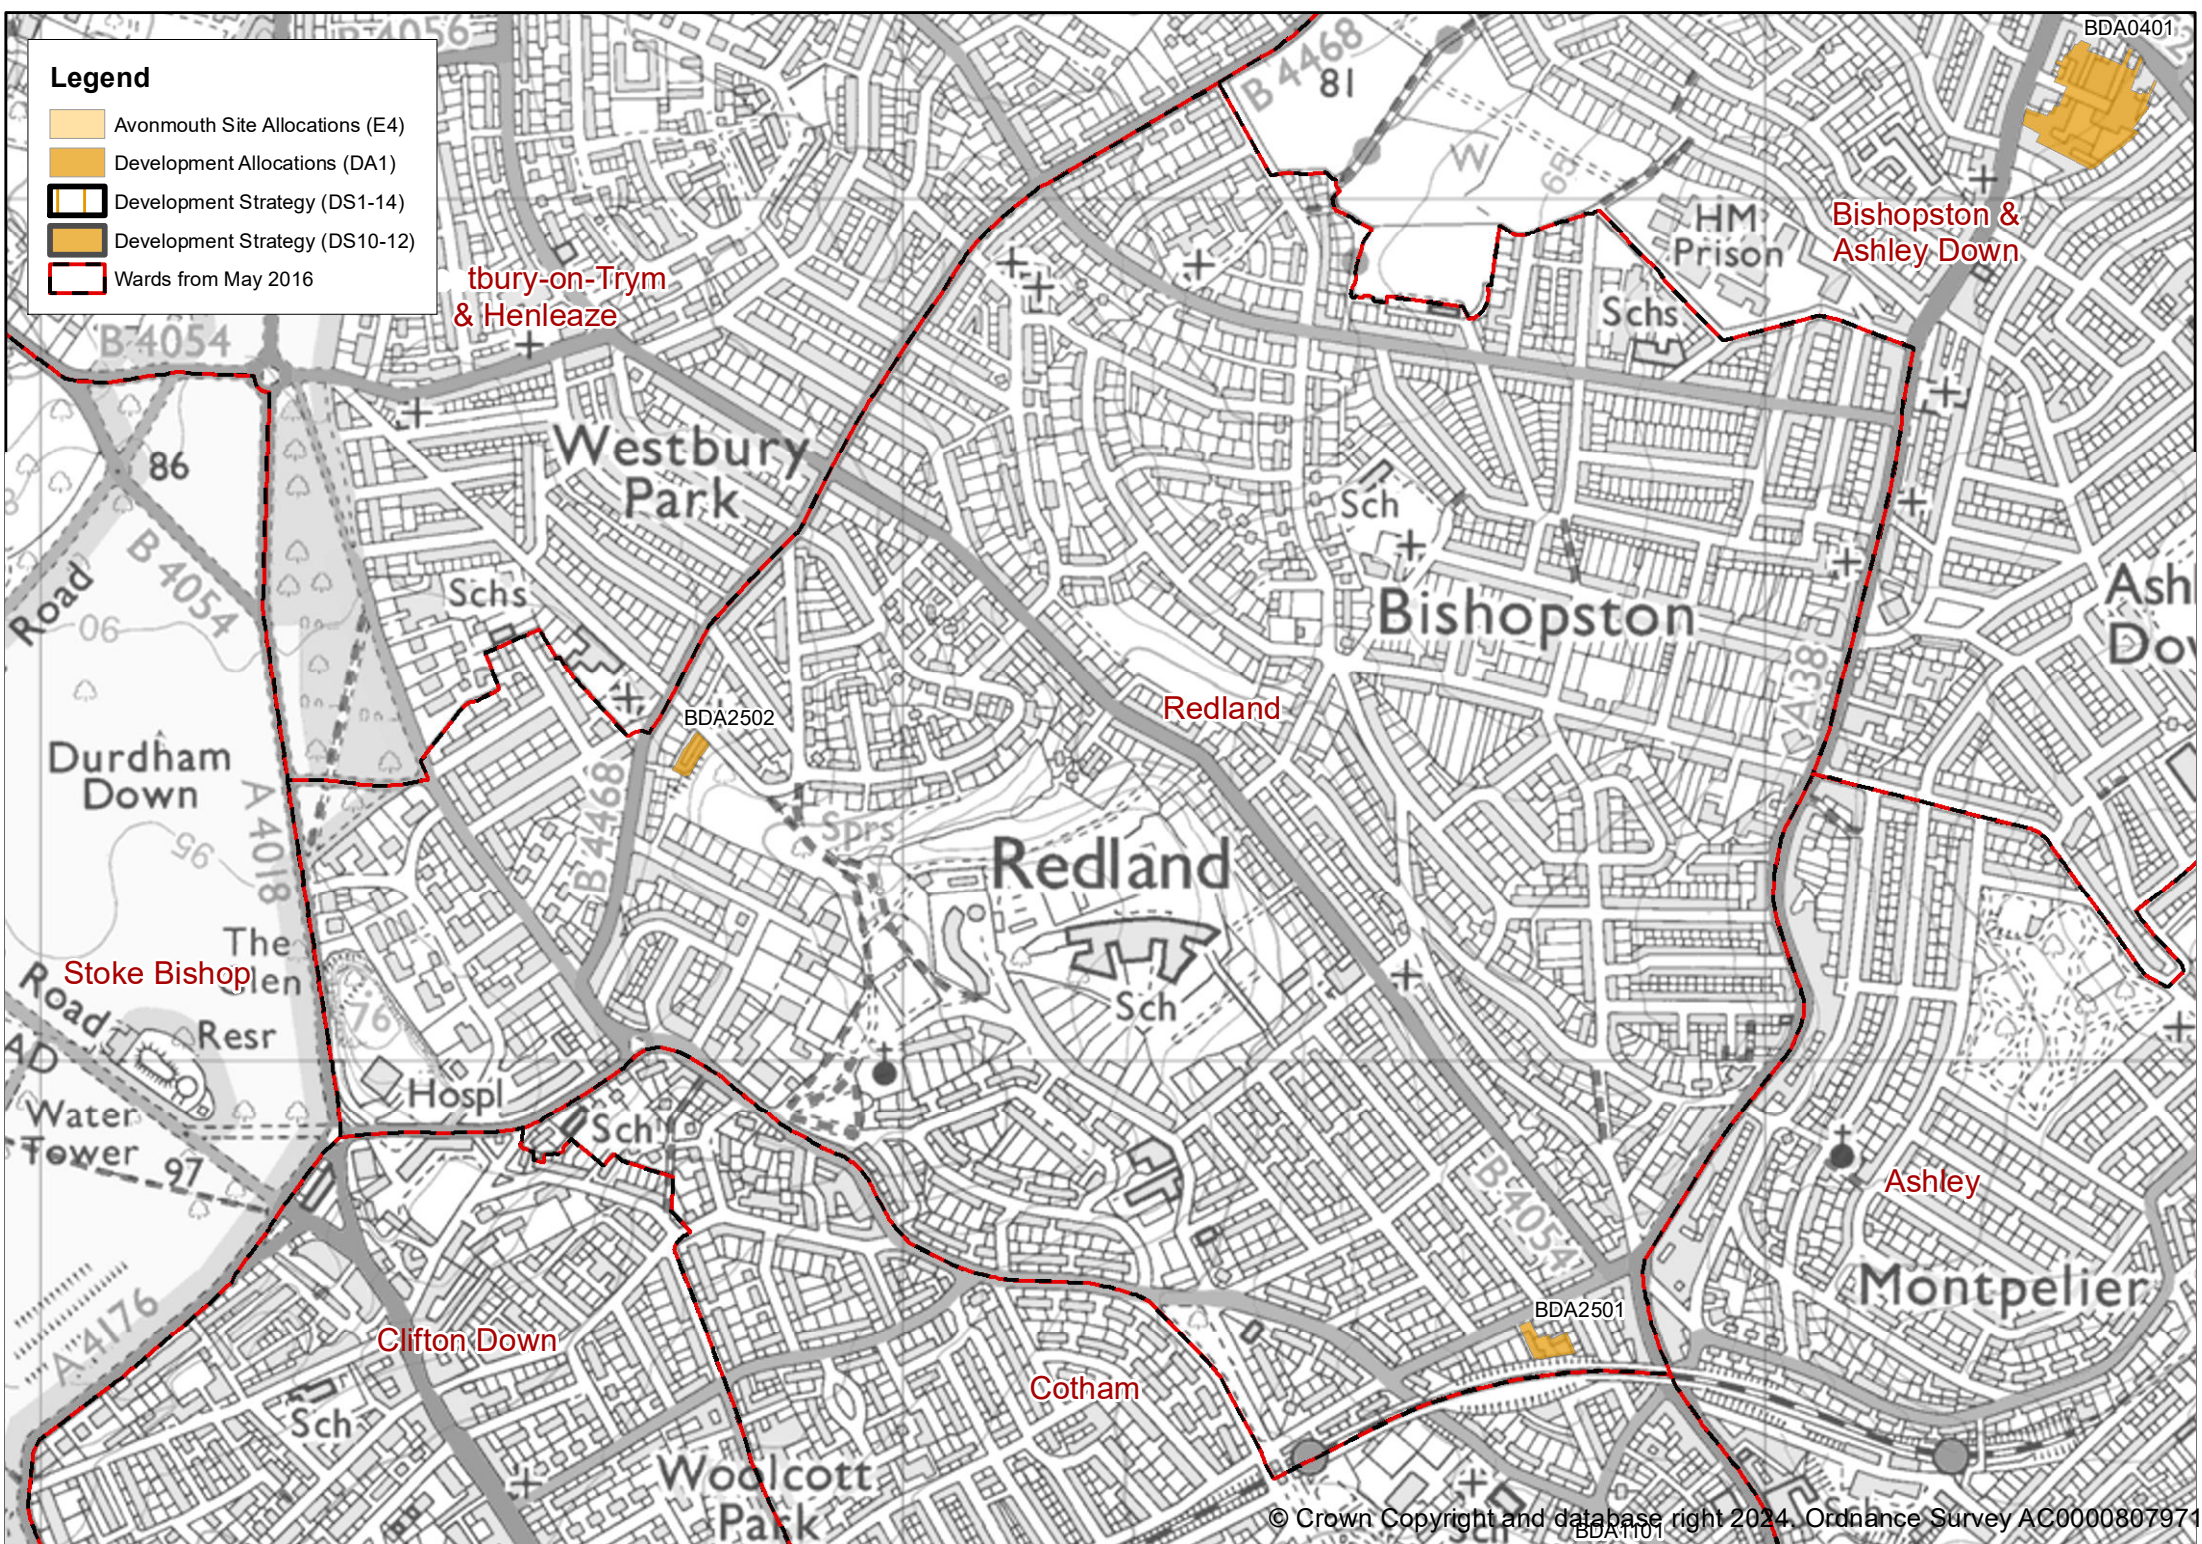

**Legend**

-  Avonmouth Site Allocations (E4)
-  Development Allocations (DA1)
-  Development Strategy (DS1-14)

**Legend**

- Avonmouth Site Allocations (E4)
- Development Allocations (DA1)
- Development Strategy (DS1-14)
- Development Strategy (DS10-12)
- Wards from May 2016

**Legend**

- Avonmouth Site Allocations (E4)
- Development Allocations (DA1)
- Development Strategy (DS1-14)
- Development Strategy (DS10-12)
- Wards from May 2016

**Legend**

-  Avonmouth Site Allocations (E4)
-  Development Allocations (DA1)
-  Development Strategy (DS1-14)
-  Development Strategy (DS10-12)
-  Wards from May 2016