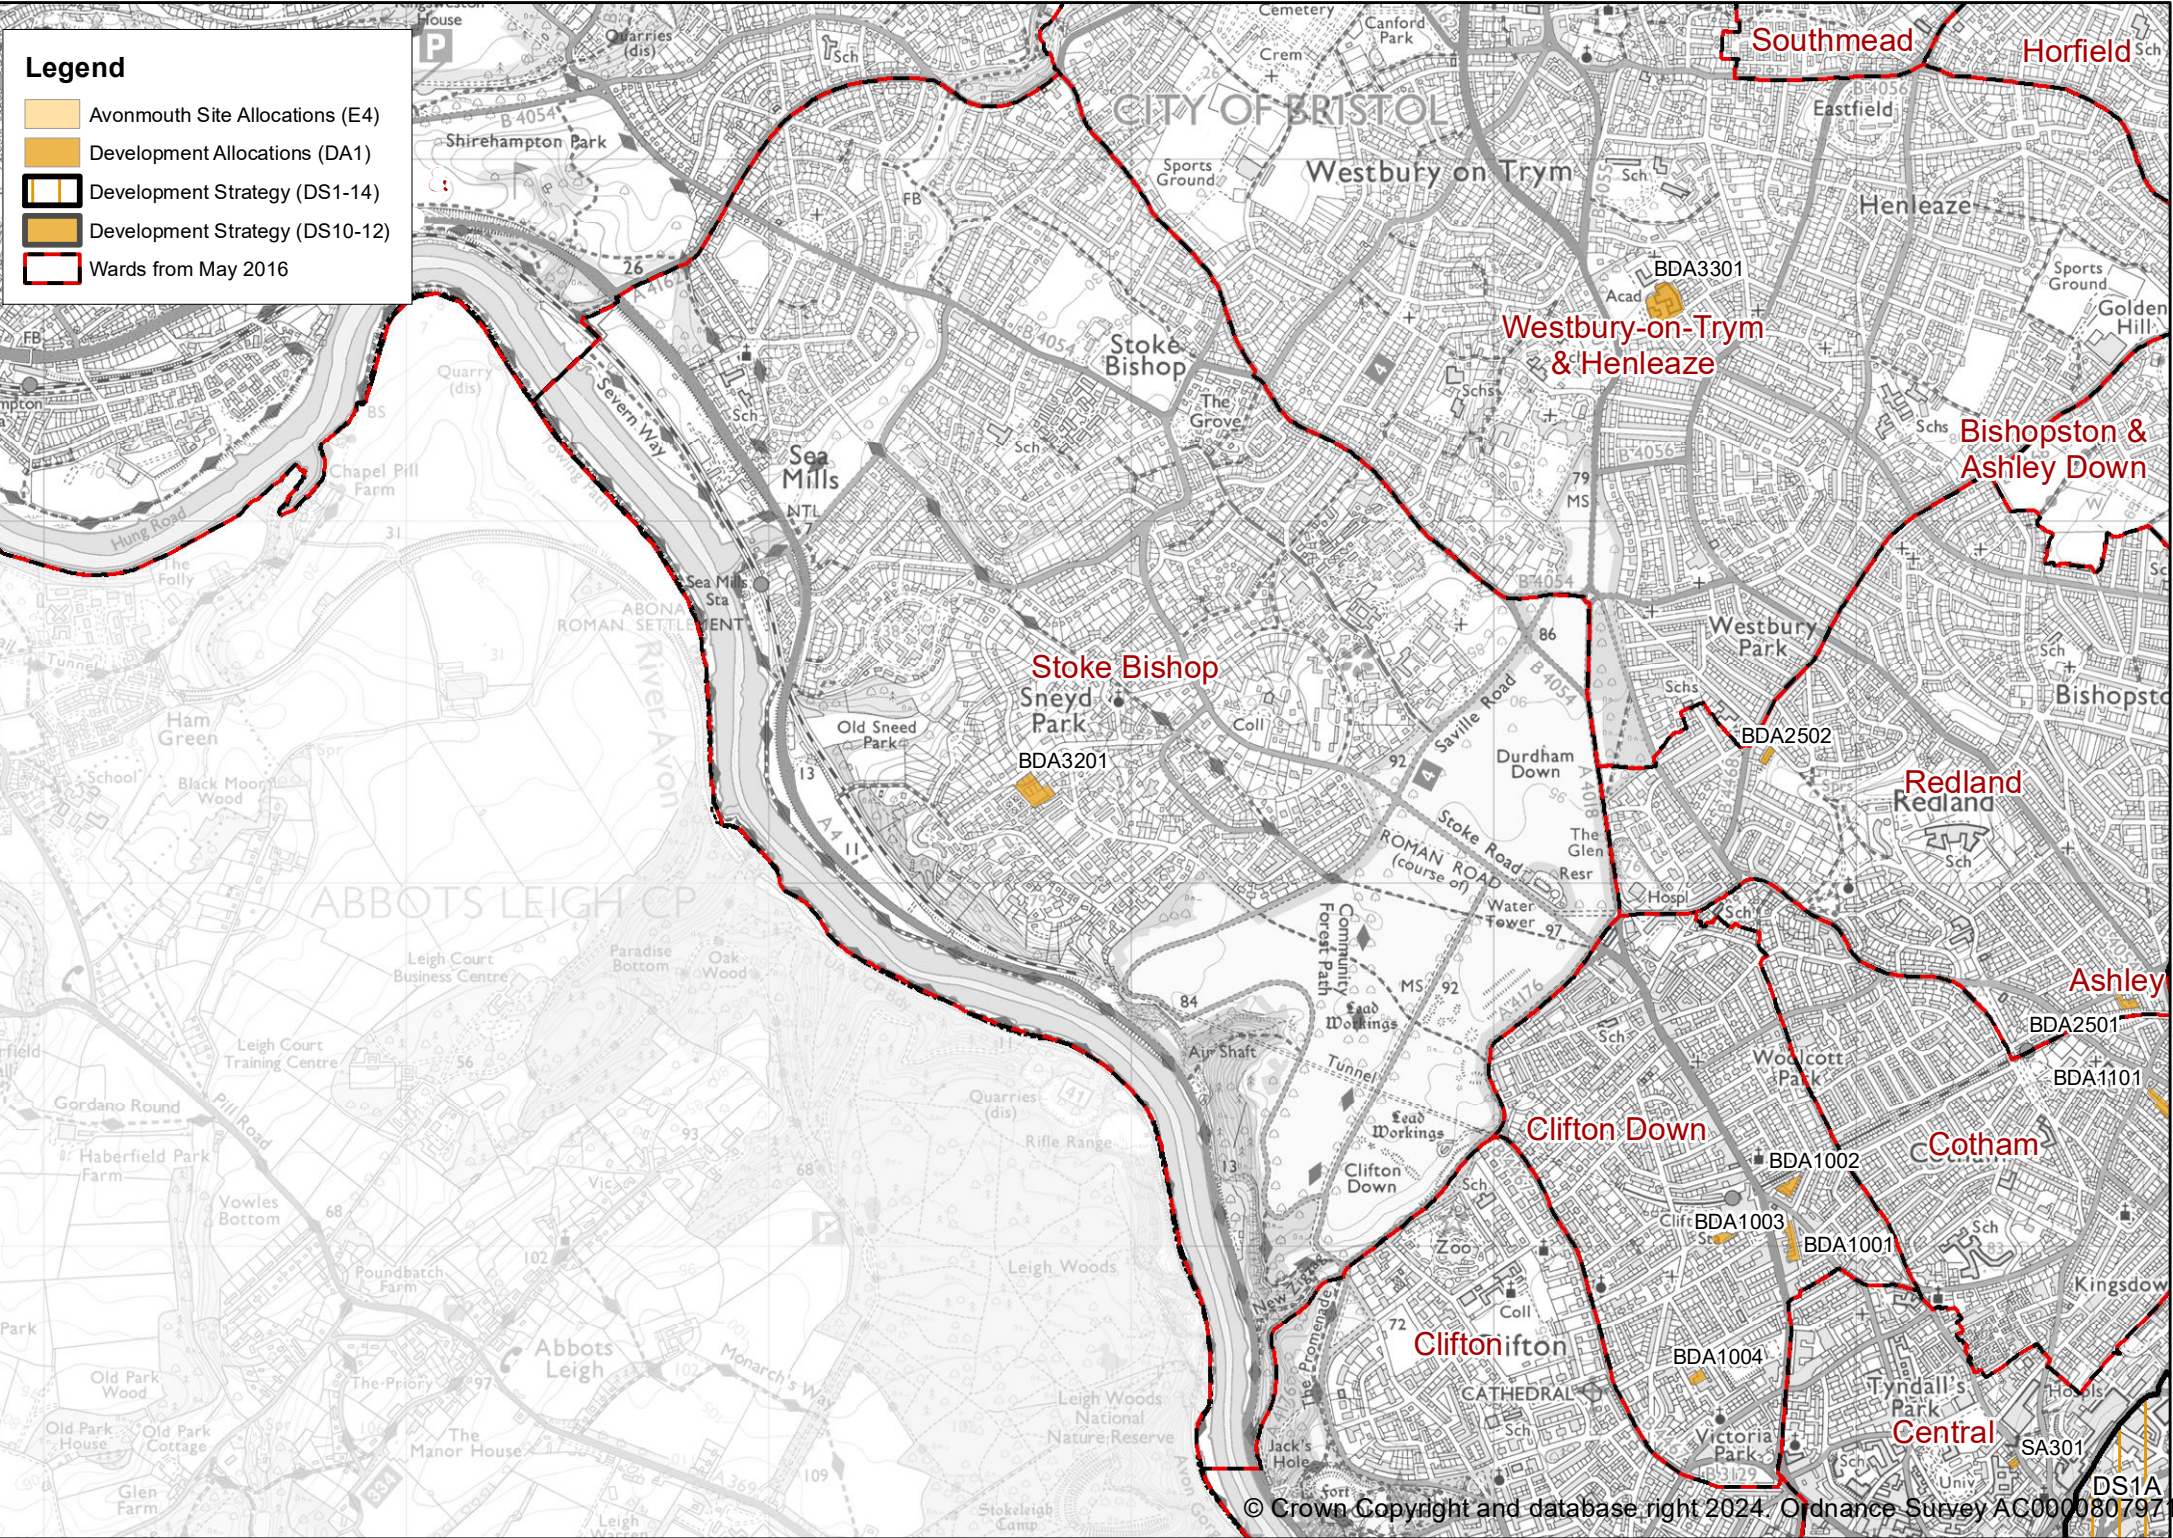

Legend

- Avonmouth Site Allocations (E4)
- Development Allocations (DA1)
- Development Strategy (DS1-14)
- Development Strategy (DS10-12)
- Wards from May 2016