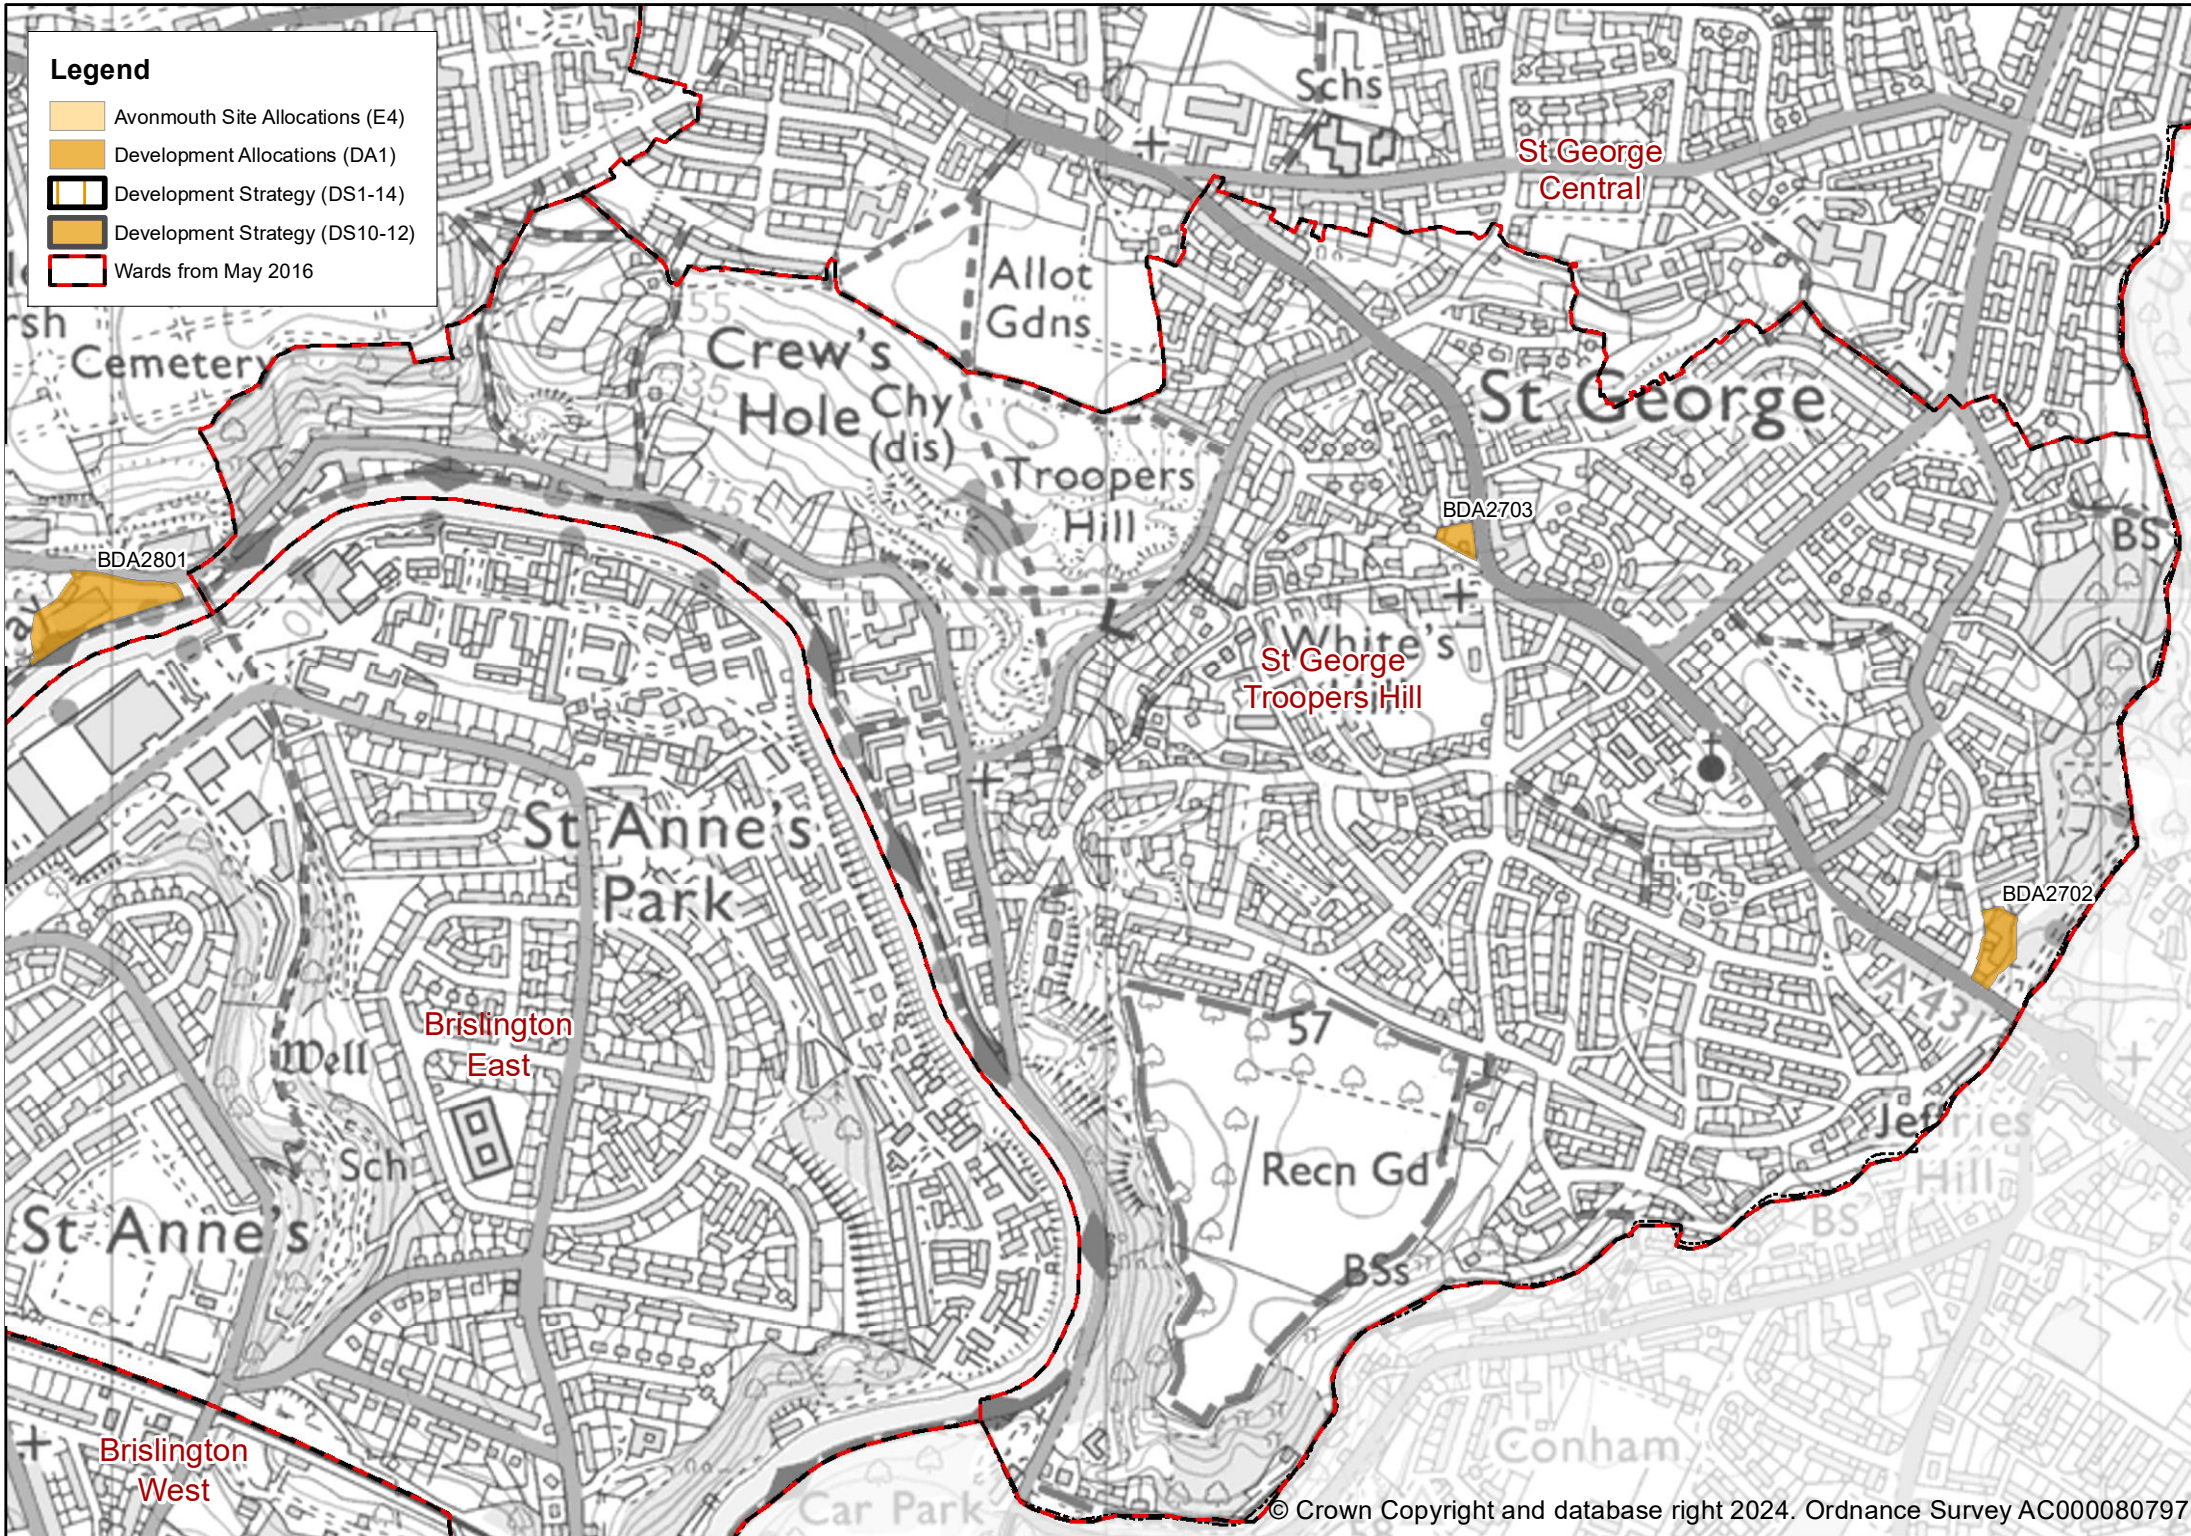

**Legend**

- Avonmouth Site Allocations (E4)
- Development Allocations (DA1)
- Development Strategy (DS1-14)
- Development Strategy (DS10-12)
- Wards from May 2016

**Legend**

-  Avonmouth Site Allocations (E4)
-  Development Allocations (DA1)
-  Development Strategy (DS1-14)
-  Development Strategy (DS10-12)
-  Wards from May 2016

**Legend**

- Avonmouth Site Allocations (E )
- Development Allocations (DA1)
- Development Strategy (DS1-14)
- Development Strategy (DS10-12)
- Wards from May 2016

**Legend**

- Avonmouth Site Allocations (E4)
- Development Allocations (DA1)
- Development Strategy (DS1-14)
- Development Strategy (DS10-12)
- Wards from May 2016

**Legend**

- Avonmouth Site A locations (E4)
- Development Allocations (DA1)
- Development Strategy (DS1-14)
- Development Strategy (DS10-12)
- Wards from May 2016