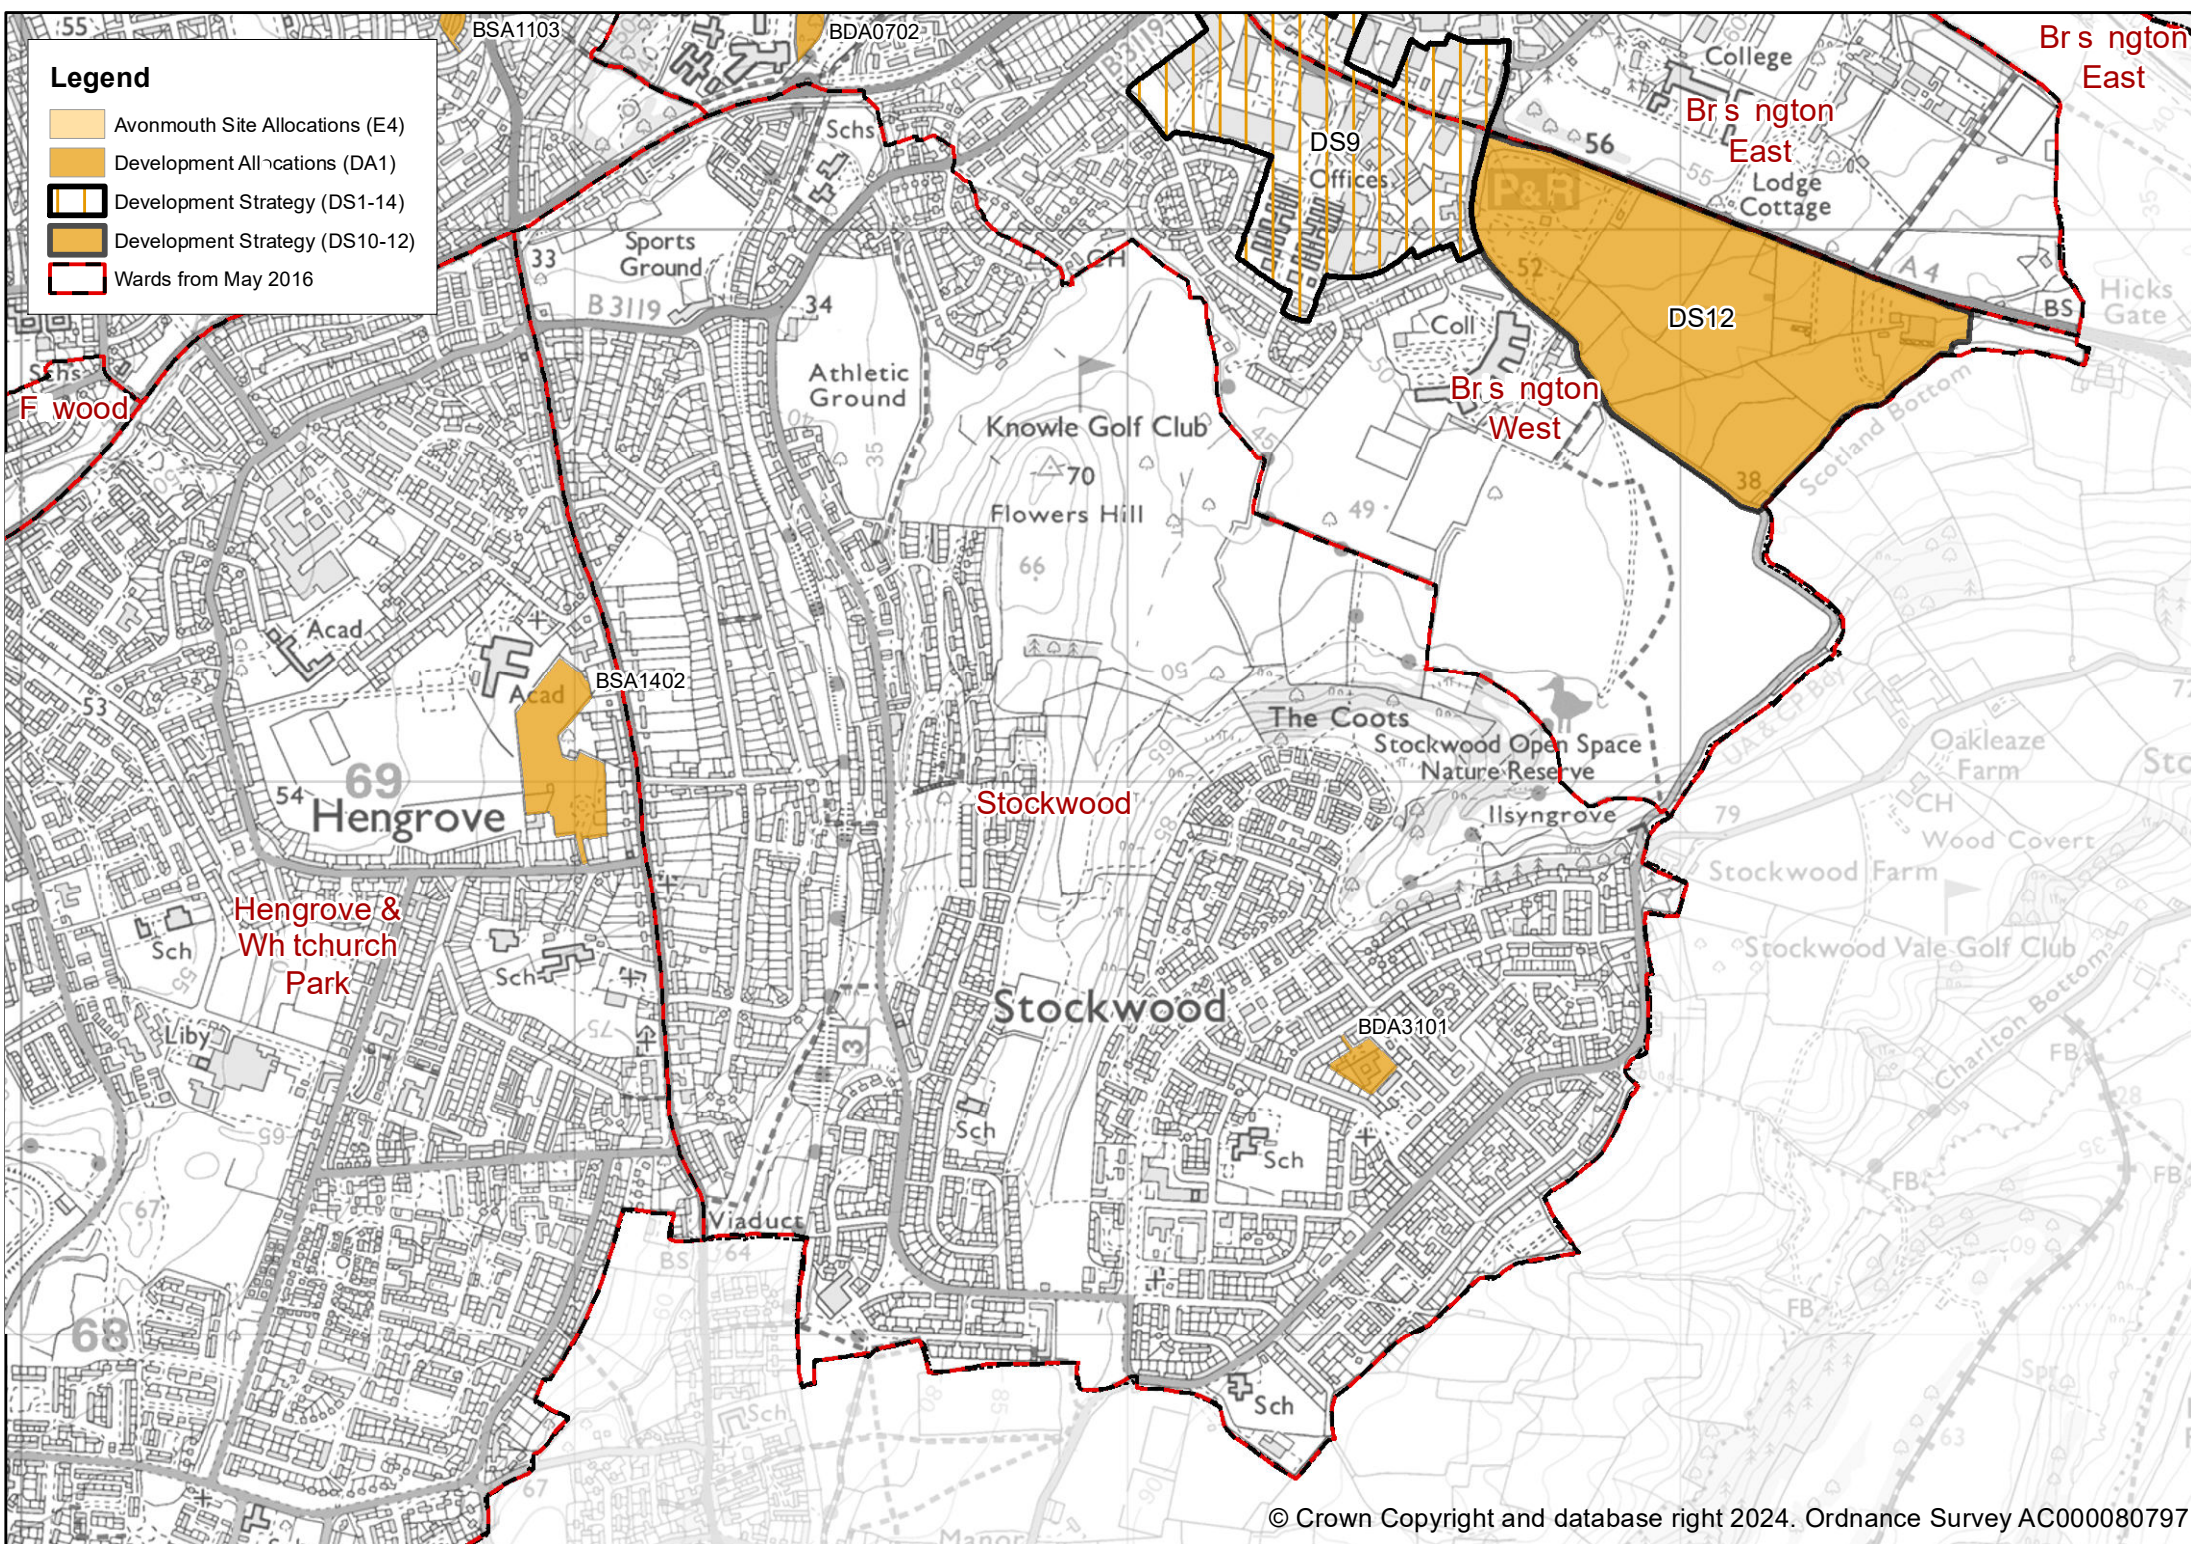

Legend

- Avonmouth Site Allocations (E4)
- Development All cations (DA1)
- Development Strategy (DS1-14)
- Development Strategy (DS10-12)
- Wards from May 2016