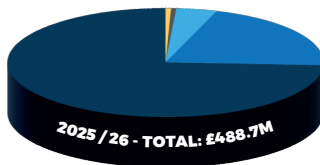

WHERE DOES THE MONEY GO?

- Police Officers, Staff and PCSOs **£363.8m**
- Running Expenses **£100.1m**
- Capital Funding **£19.5m**
- Office of the PCC **£2.7m**
- PCC victim and crime related services **£2.6m**

Council Tax Band	Monthly Increase to Your Bill	Yearly	Council Tax Band	Monthly Increase to Your Bill	Yearly
A	0.78	9.33	E	1.43	17.11
B	0.91	10.89	F	1.69	20.22
C	1.04	12.44	G	1.94	23.33
D	1.17	14.00	H	2.33	28.00

OPENNESS

PARTNERSHIP

COMPASSION

COURAGE

OUR VALUES